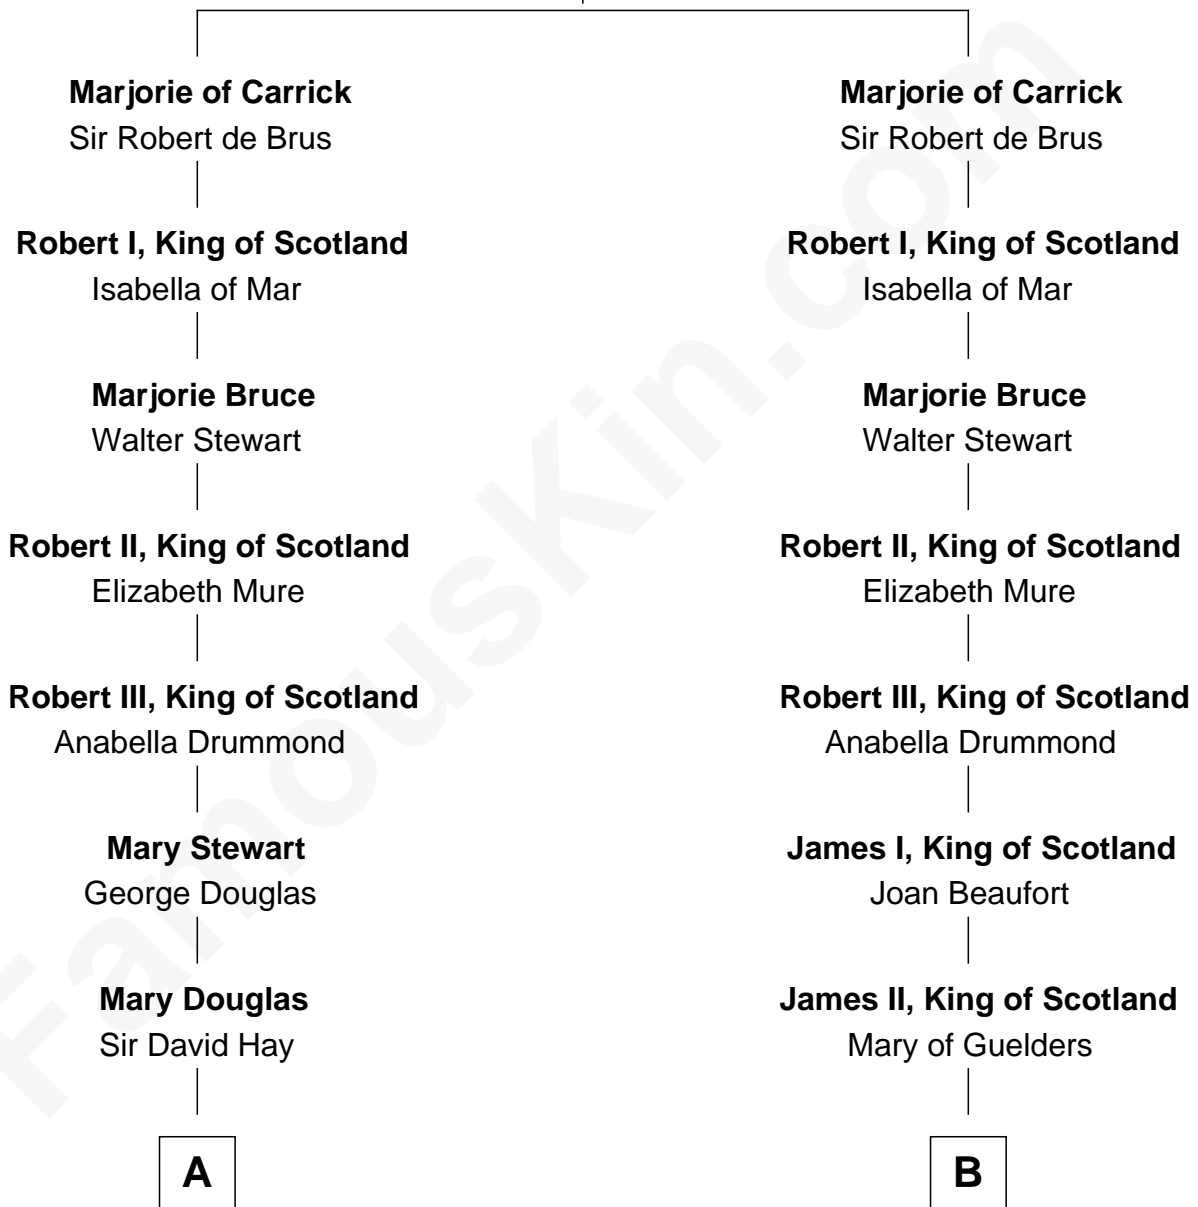

FamousKin.com

Relationship Chart of

Johnny Mercer

Songwriter and Co-Founder of Capitol Records

10th cousin 11 times removed of

Mary Stuart
Queen of Scots

Neil of Carrick
Margaret Stewart

C

—
Louisa Griffin
Col. Hugh Mercer

—
Gen. Hugh Weedon Mercer
Mary Stiles Anderson

—
George Anderson Mercer
Nanny Maury Herndon

—
George Anderson Mercer
Lillian Elizabeth Ciucevich

—
Johnny Mercer
Co-Founder of Capitol Records