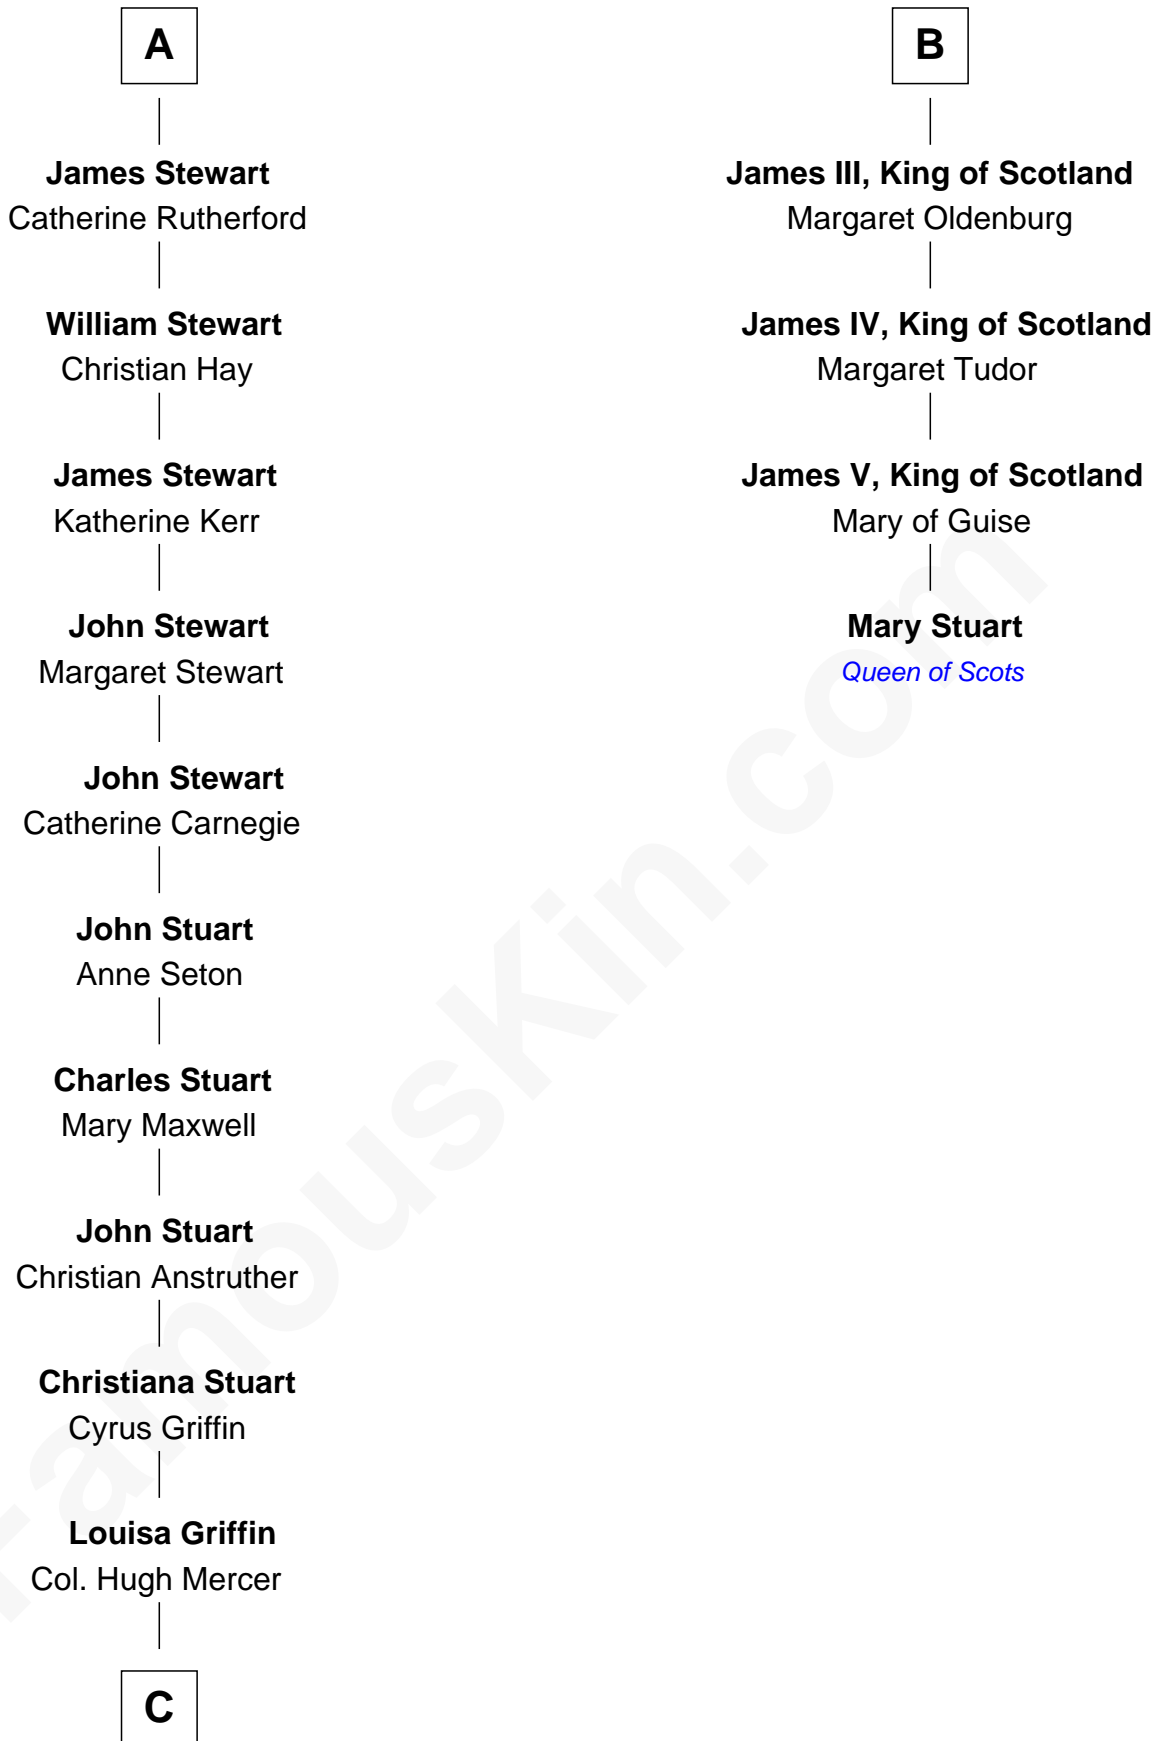

### Johnny Mercer

*Songwriter and Co-Founder of Capitol Records*

10th cousin 10 times removed of

**Mary Stuart**  
*Queen of Scots*

**Maria of Brabant**  
Philip III, King of France

**Margaret of France**  
Edward I, King of England

**Edmund of Woodstock**  
Margaret Wake

**Joan Plantagenet**  
Thomas Holand

**Sir Thomas de Holand**  
Alice Fitzalan

**Margaret de Holand**  
Sir John Beaufort

**Joan Beaufort**  
Sir James Stewart

**Sir James Stewart**  
Margaret - - - - -

**A**

**Margaret of France**  
Edward I, King of England

**Edmund of Woodstock**  
Margaret Wake

**Joan Plantagenet**  
Thomas Holand

**Sir Thomas de Holand**  
Alice Fitzalan

**Margaret de Holand**  
Sir John Beaufort

**Joan Beaufort**  
James I, King of Scotland

**James II, King of Scotland**  
Mary of Guelders

**B**

C

Gen. Hugh Weedon Mercer

Mary Stiles Anderson

George Anderson Mercer

Nanny Maury Herndon