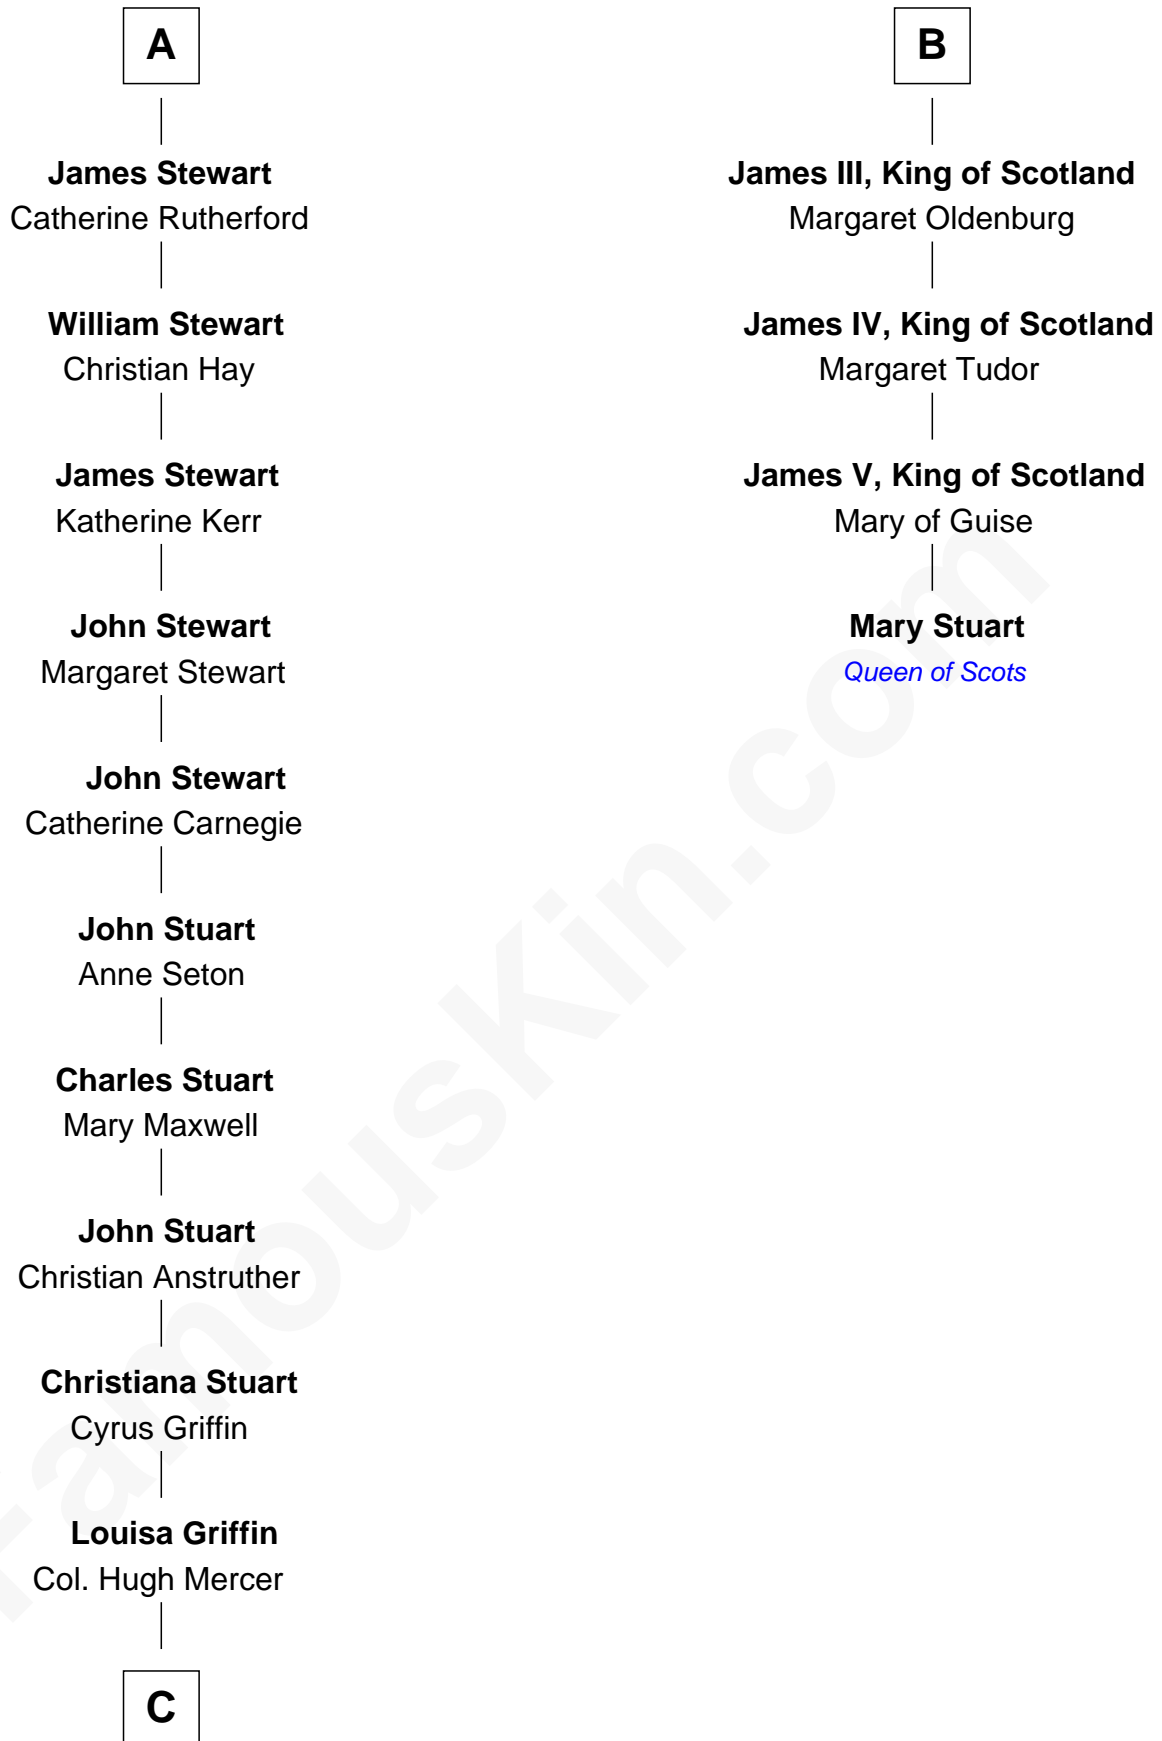

FamousKin.com

Relationship Chart of

Johnny Mercer

Songwriter and Co-Founder of Capitol Records

10th cousin 10 times removed of

Mary Stuart
Queen of Scots

Nicholas de Segrave

C

Gen. Hugh Weedon Mercer

Mary Stiles Anderson

George Anderson Mercer

Nanny Maury Herndon

George Anderson Mercer

Lillian Elizabeth Ciucevich

Johnny Mercer

Co-Founder of Capitol Records