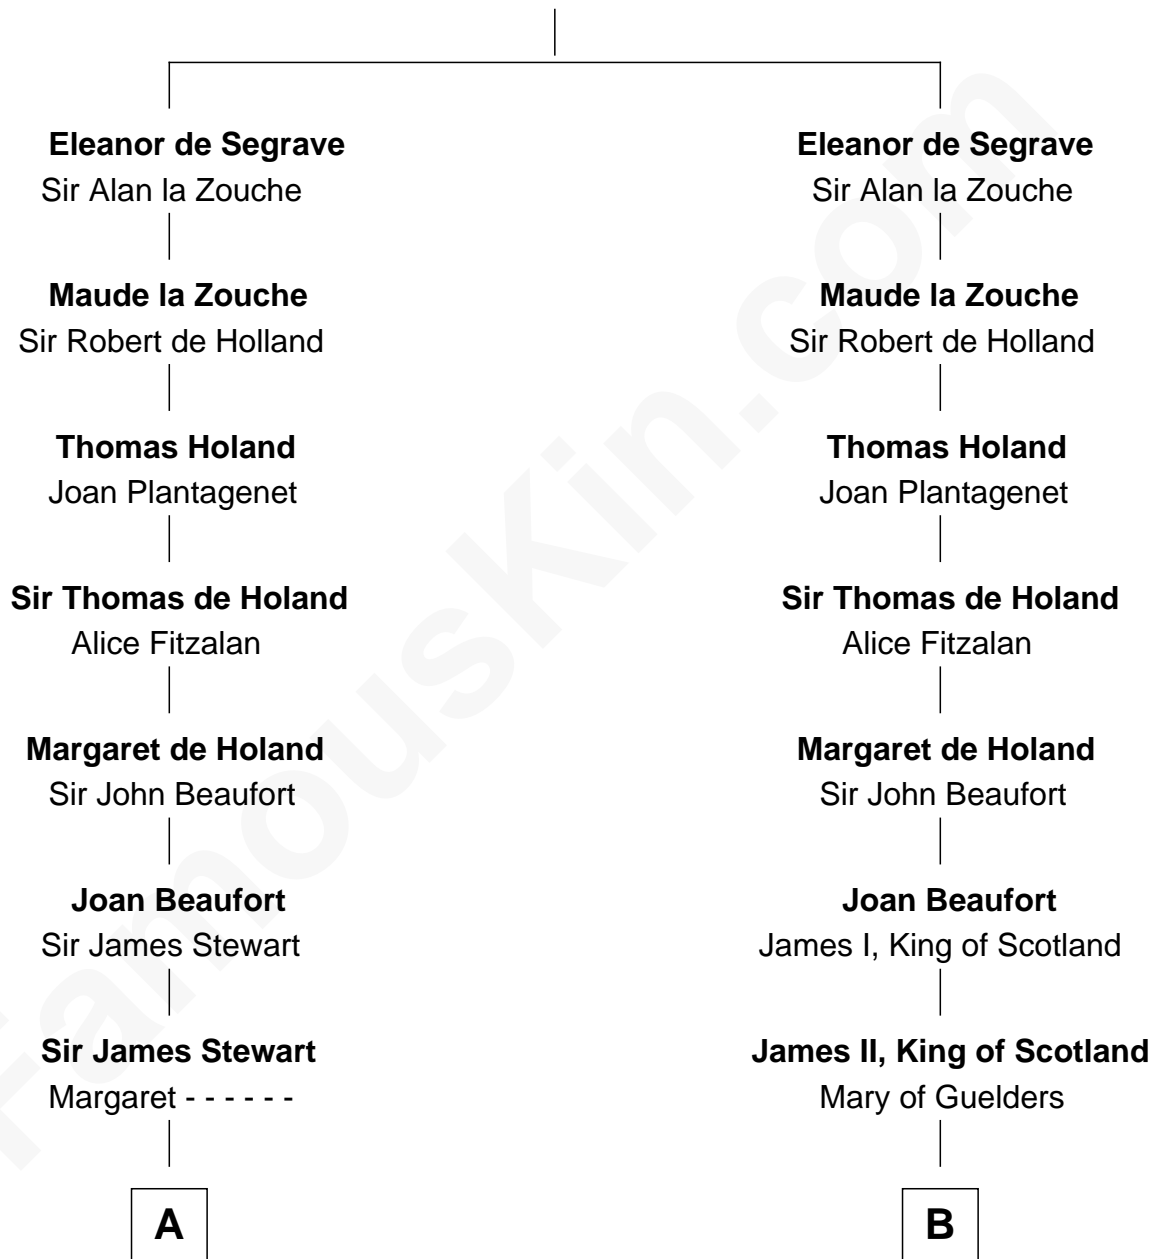

FamousKin.com

Relationship Chart of

Johnny Mercer

Songwriter and Co-Founder of Capitol Records

10th cousin 10 times removed of

Mary Stuart
Queen of Scots

Nicholas de Segrave

C

Gen. Hugh Weedon Mercer

Mary Stiles Anderson

George Anderson Mercer

Nanny Maury Herndon

George Anderson Mercer

Lillian Elizabeth Ciucevich

Johnny Mercer

Co-Founder of Capitol Records