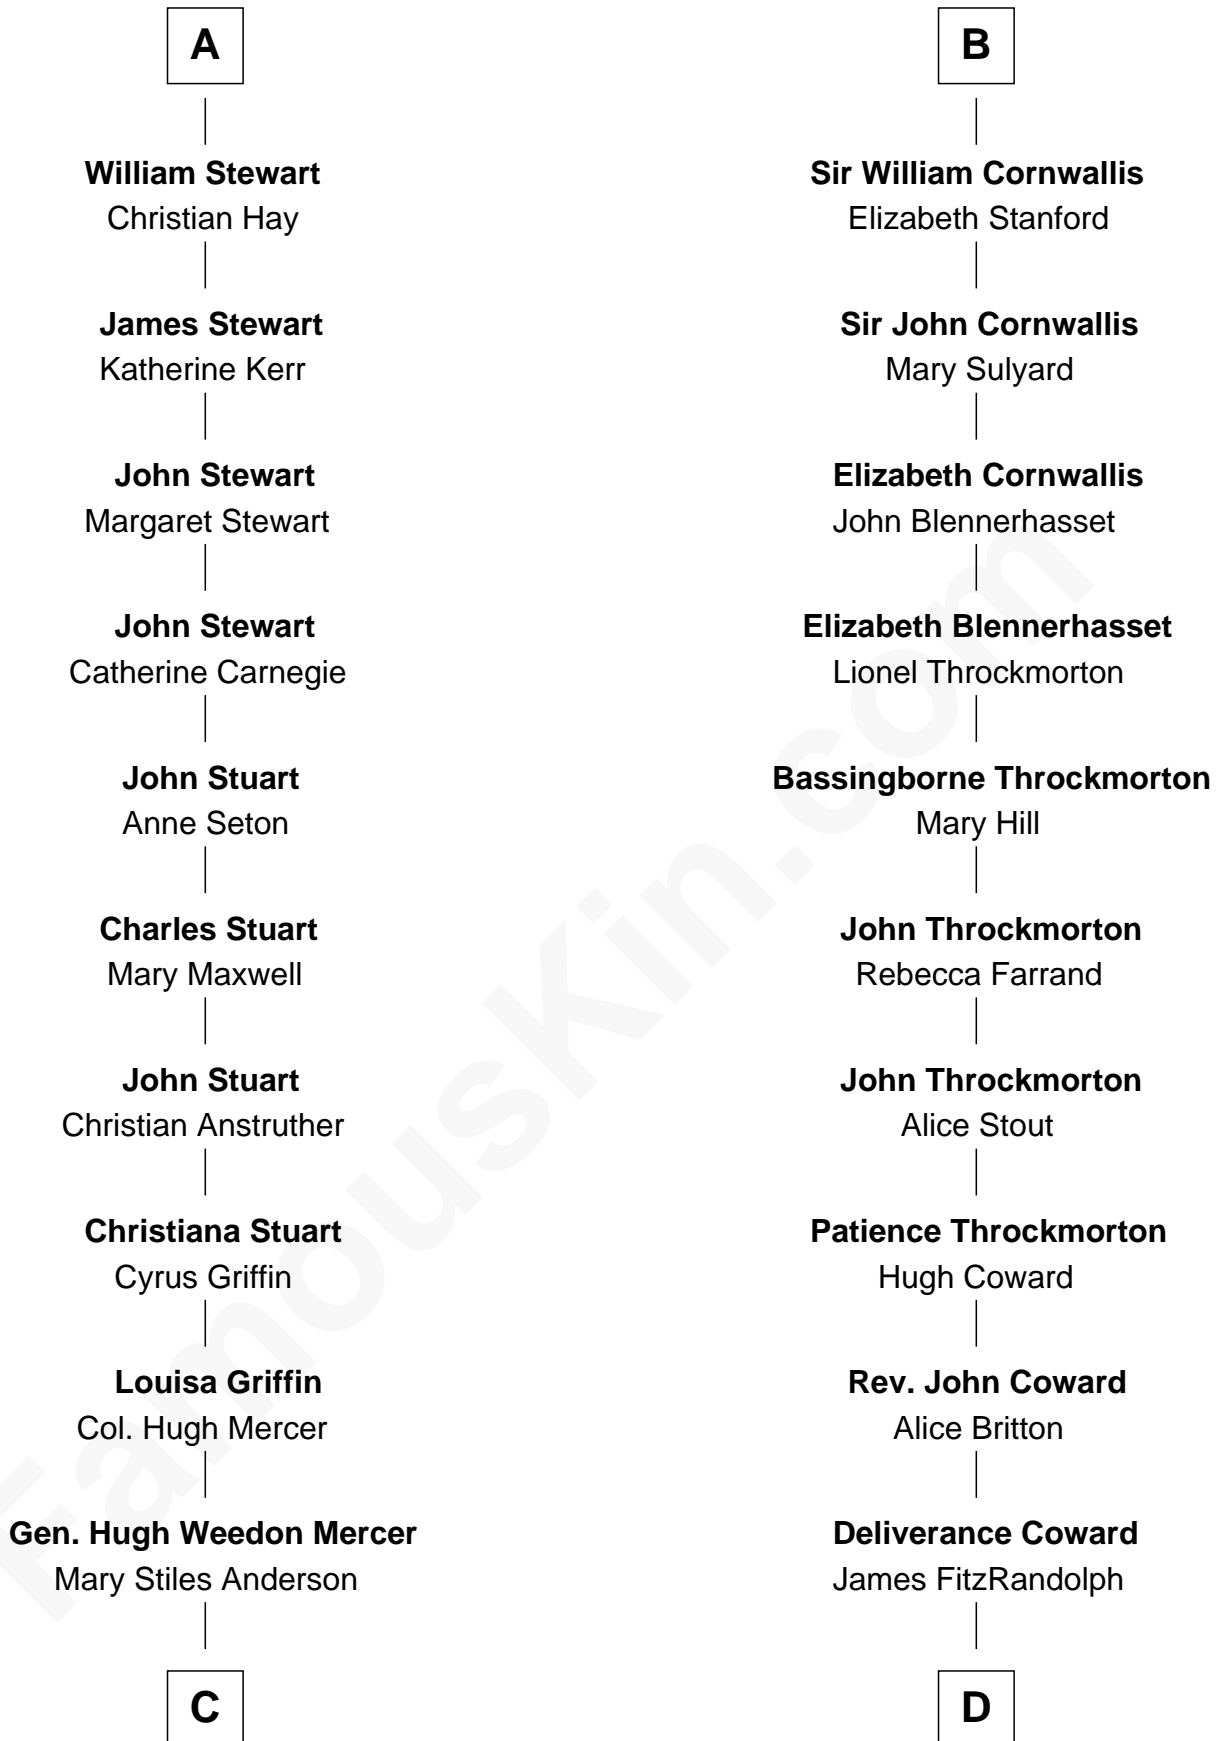

FamousKin.com

Relationship Chart of

Johnny Mercer

Songwriter and Co-Founder of Capitol Records

19th cousin 2 times removed of

Ben Ames Williams

Novelist and Short Story Author

C

George Anderson Mercer

Nanny Maury Herndon

George Anderson Mercer

Lillian Elizabeth Ciucevich

Johnny Mercer

Co-Founder of Capitol Records

D

Hannah FitzRandolph

William Longstreet

James Longstreet

Mary Anna Dent

Sarah Jane Longstreet

Charles Bingley Ames

Sarah Marshall Ames

Daniel Webster Williams

Ben Ames Williams