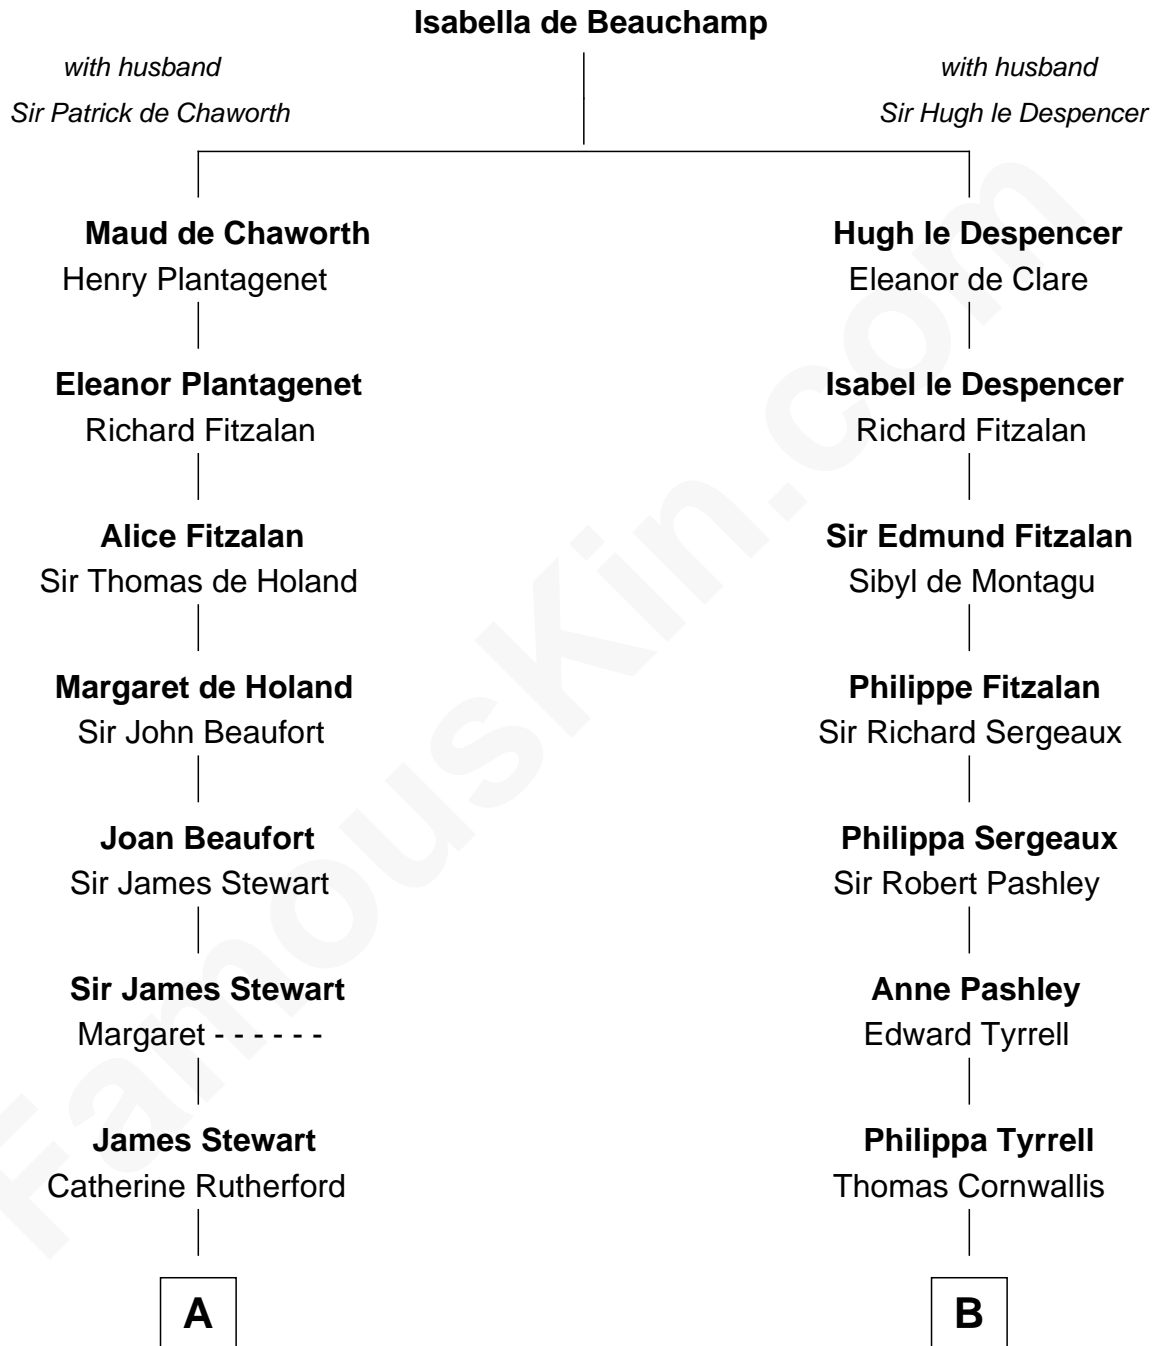

FamousKin.com

Relationship Chart of

Johnny Mercer

Songwriter and Co-Founder of Capitol Records

19th cousin 2 times removed of

Ben Ames Williams

Novelist and Short Story Author

C

George Anderson Mercer

Nanny Maury Herndon

George Anderson Mercer

Lillian Elizabeth Ciucevich

Johnny Mercer

Co-Founder of Capitol Records

D

Hannah FitzRandolph