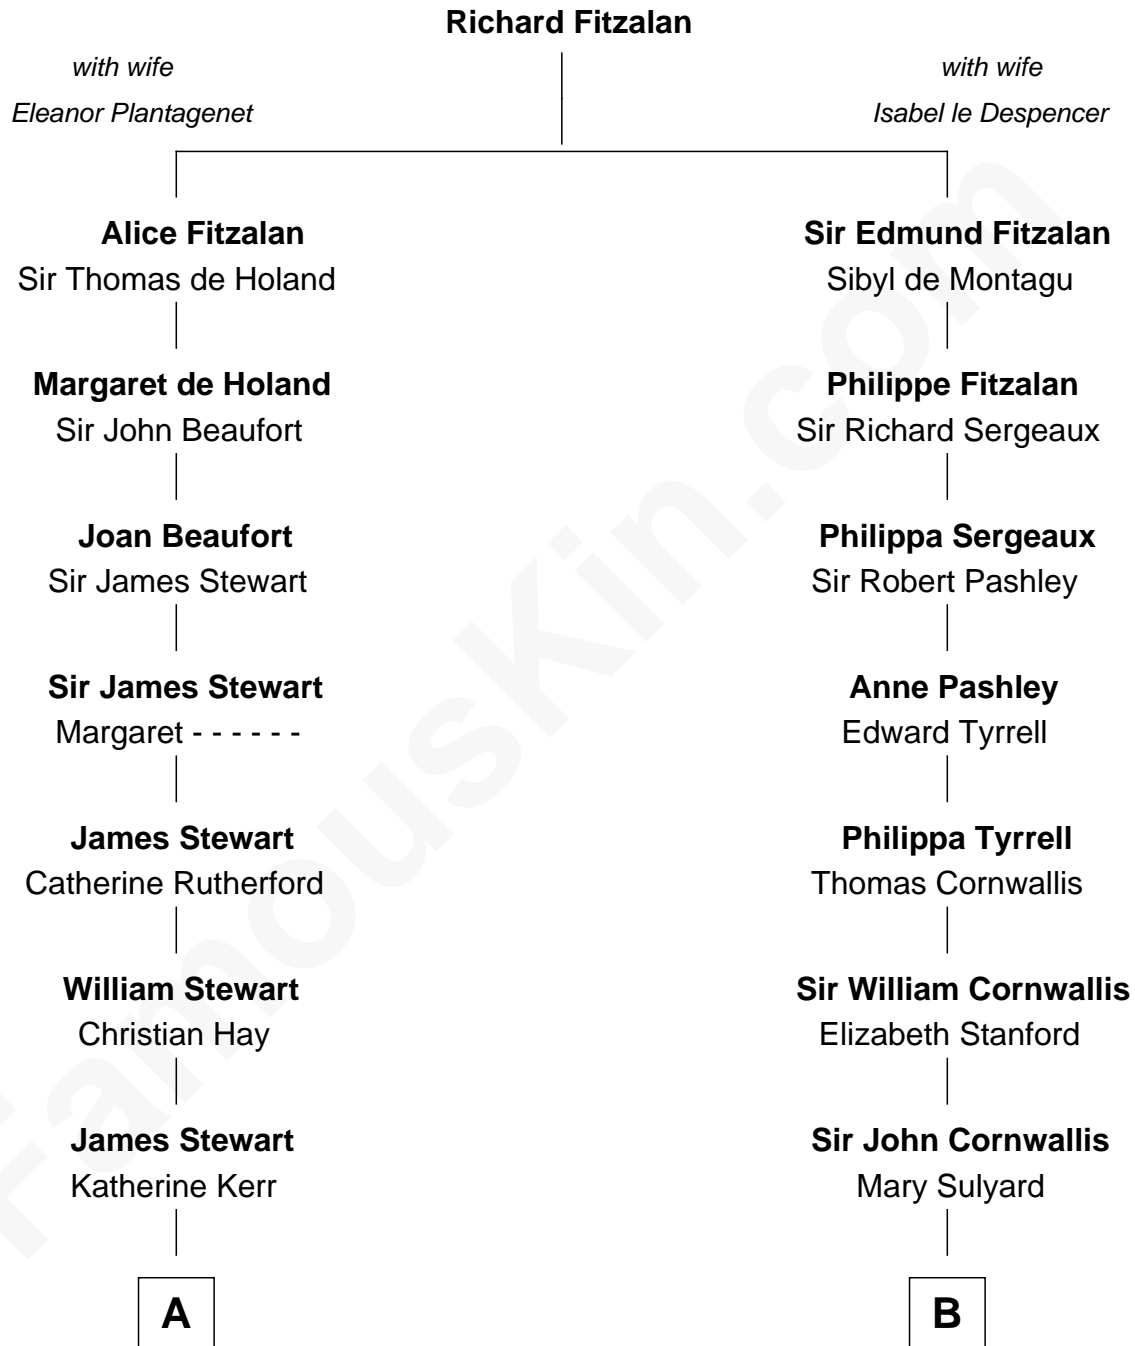

FamousKin.com

Relationship Chart of

Johnny Mercer

Songwriter and Co-Founder of Capitol Records

17th cousin 2 times removed of

Ben Ames Williams

Novelist and Short Story Author

C

—
Sarah Jane Longstreet

Charles Bingley Ames

—
Sarah Marshall Ames

Daniel Webster Williams

—
Ben Ames Williams

Novelist and Short Story Author

FamousKin.com