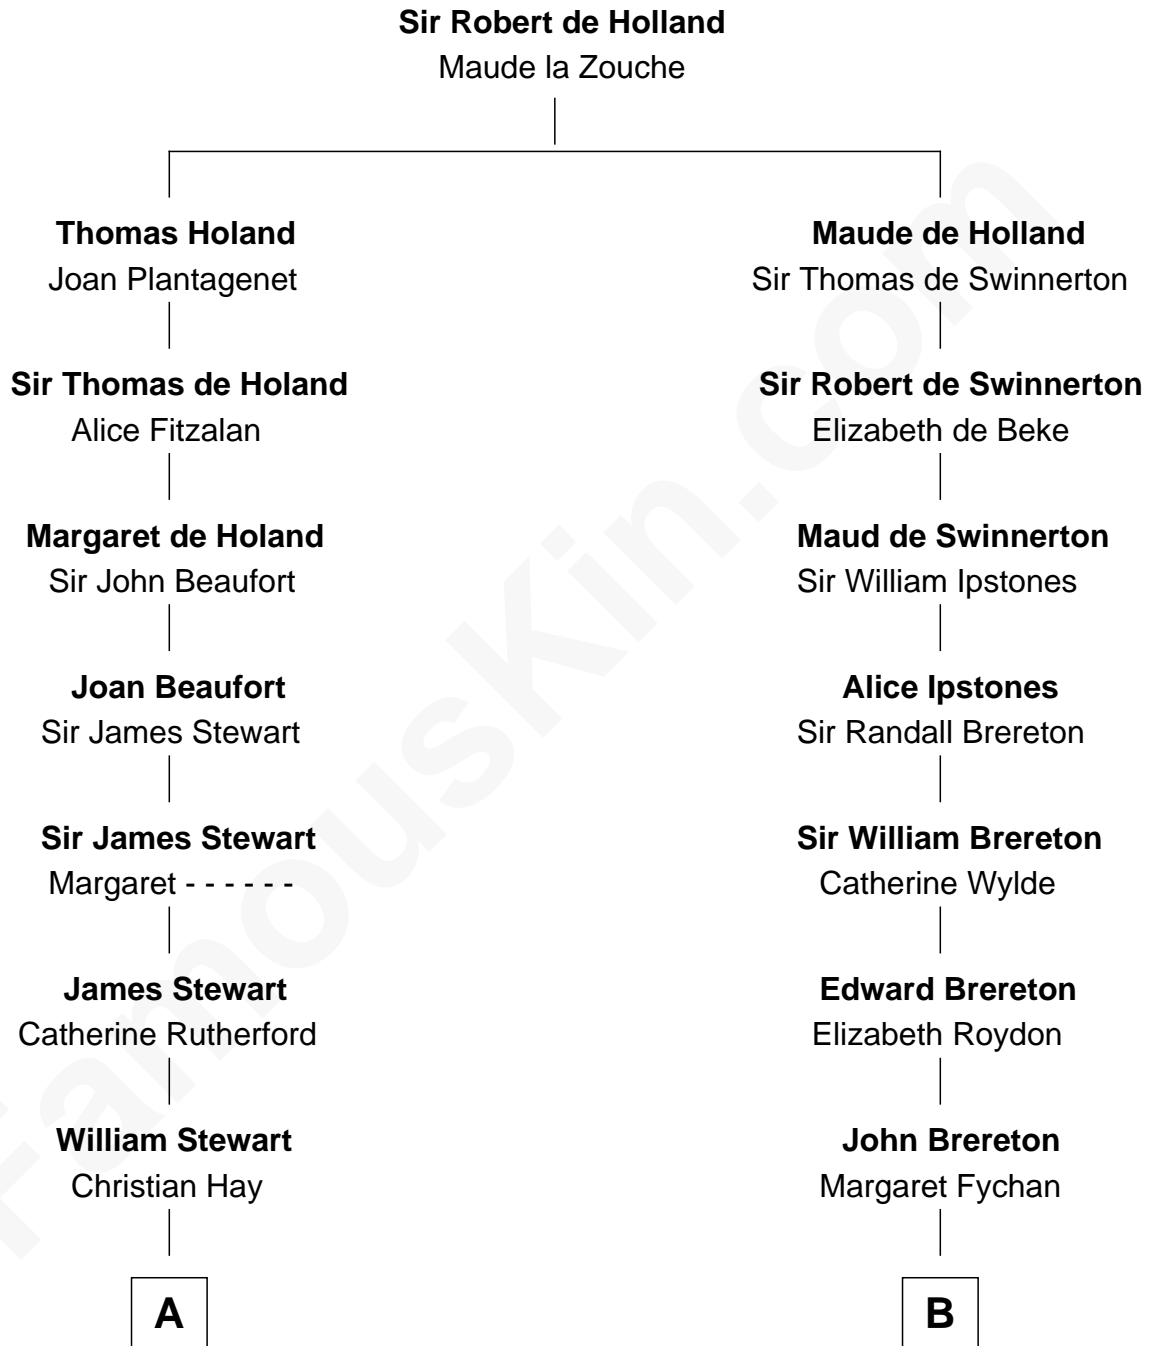

## Relationship Chart of

### Johnny Mercer

*Songwriter and Co-Founder of Capitol Records*

18th cousin 3 times removed of

**Jimmy Carter**  
*39th U.S. President*

**C**

**George Anderson Mercer**  
Lillian Elizabeth Ciucevich

**Johnny Mercer**  
*Co-Founder of Capitol Records*

**D**

**Wiley Carter**  
Ann Ansley

**Littleberry Walker Carter**  
Mary Ann Diligent Seals

**William Archibald Carter**  
Nina Pratt

**Earl Carter**  
Lillian Gordy

**Jimmy Carter**  
*39th U.S. President*