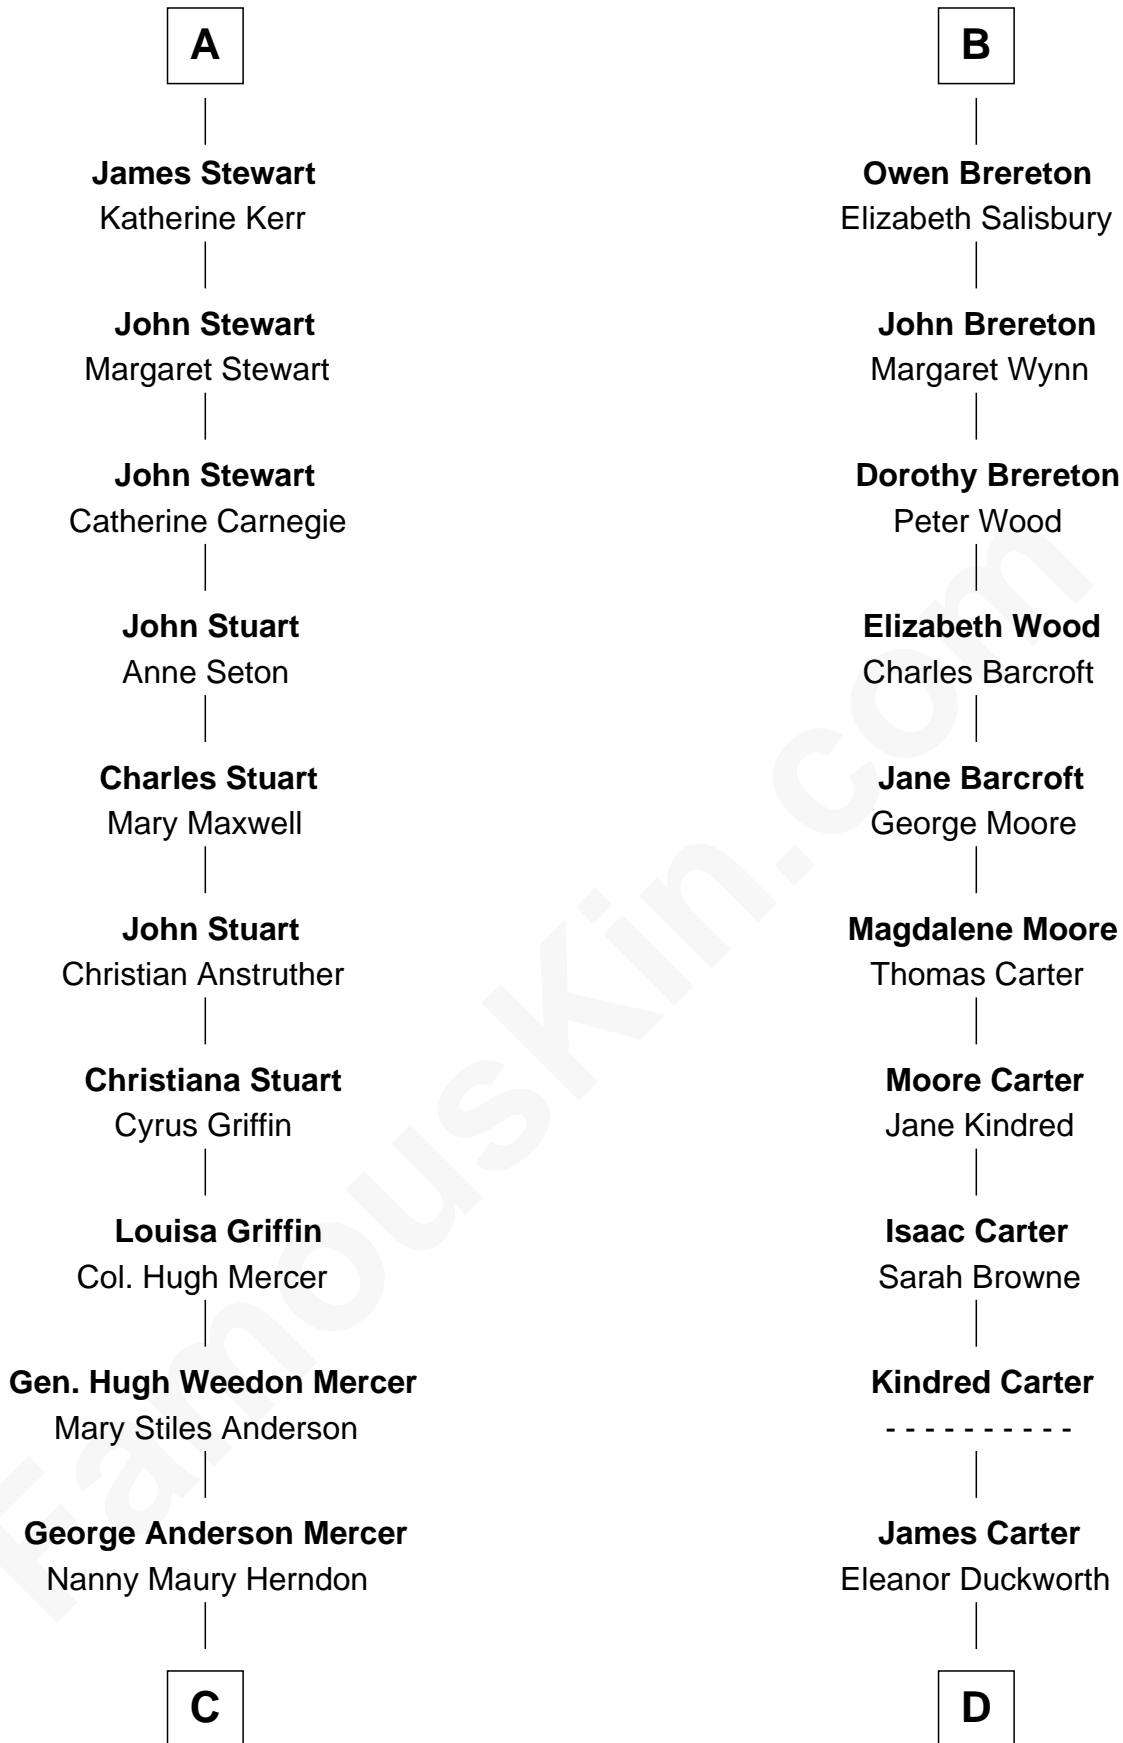

## Relationship Chart of

### Johnny Mercer

*Songwriter and Co-Founder of Capitol Records*

18th cousin 3 times removed of

**Jimmy Carter**  
*39th U.S. President*

**C**

**George Anderson Mercer**  
Lillian Elizabeth Ciucevich

**Johnny Mercer**  
*Co-Founder of Capitol Records*

**D**

**Wiley Carter**  
Ann Ansley

**Littleberry Walker Carter**  
Mary Ann Diligent Seals

**William Archibald Carter**  
Nina Pratt

**Earl Carter**  
Lillian Gordy

**Jimmy Carter**  
*39th U.S. President*