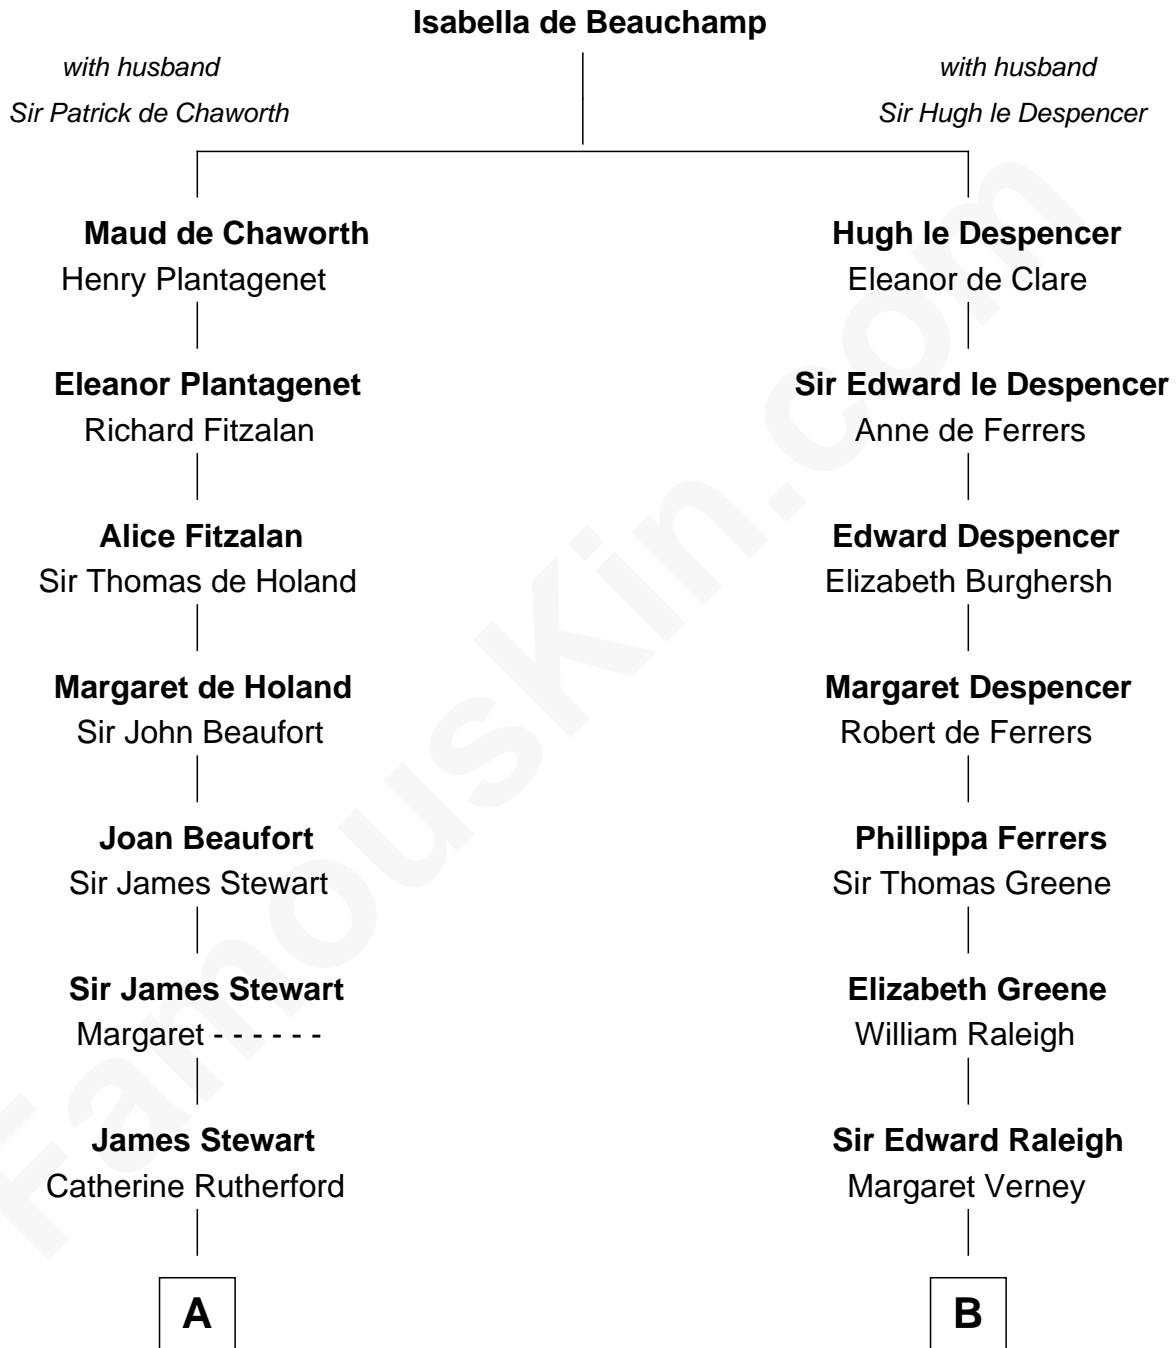

## Relationship Chart of

### Johnny Mercer

Songwriter and Co-Founder of Capitol Records

19th cousin 2 times removed of

### George Romney

43rd Governor of Michigan

**C**

**George Anderson Mercer**

Nanny Maury Herndon

**George Anderson Mercer**

Lillian Elizabeth Ciucevich

**Johnny Mercer**