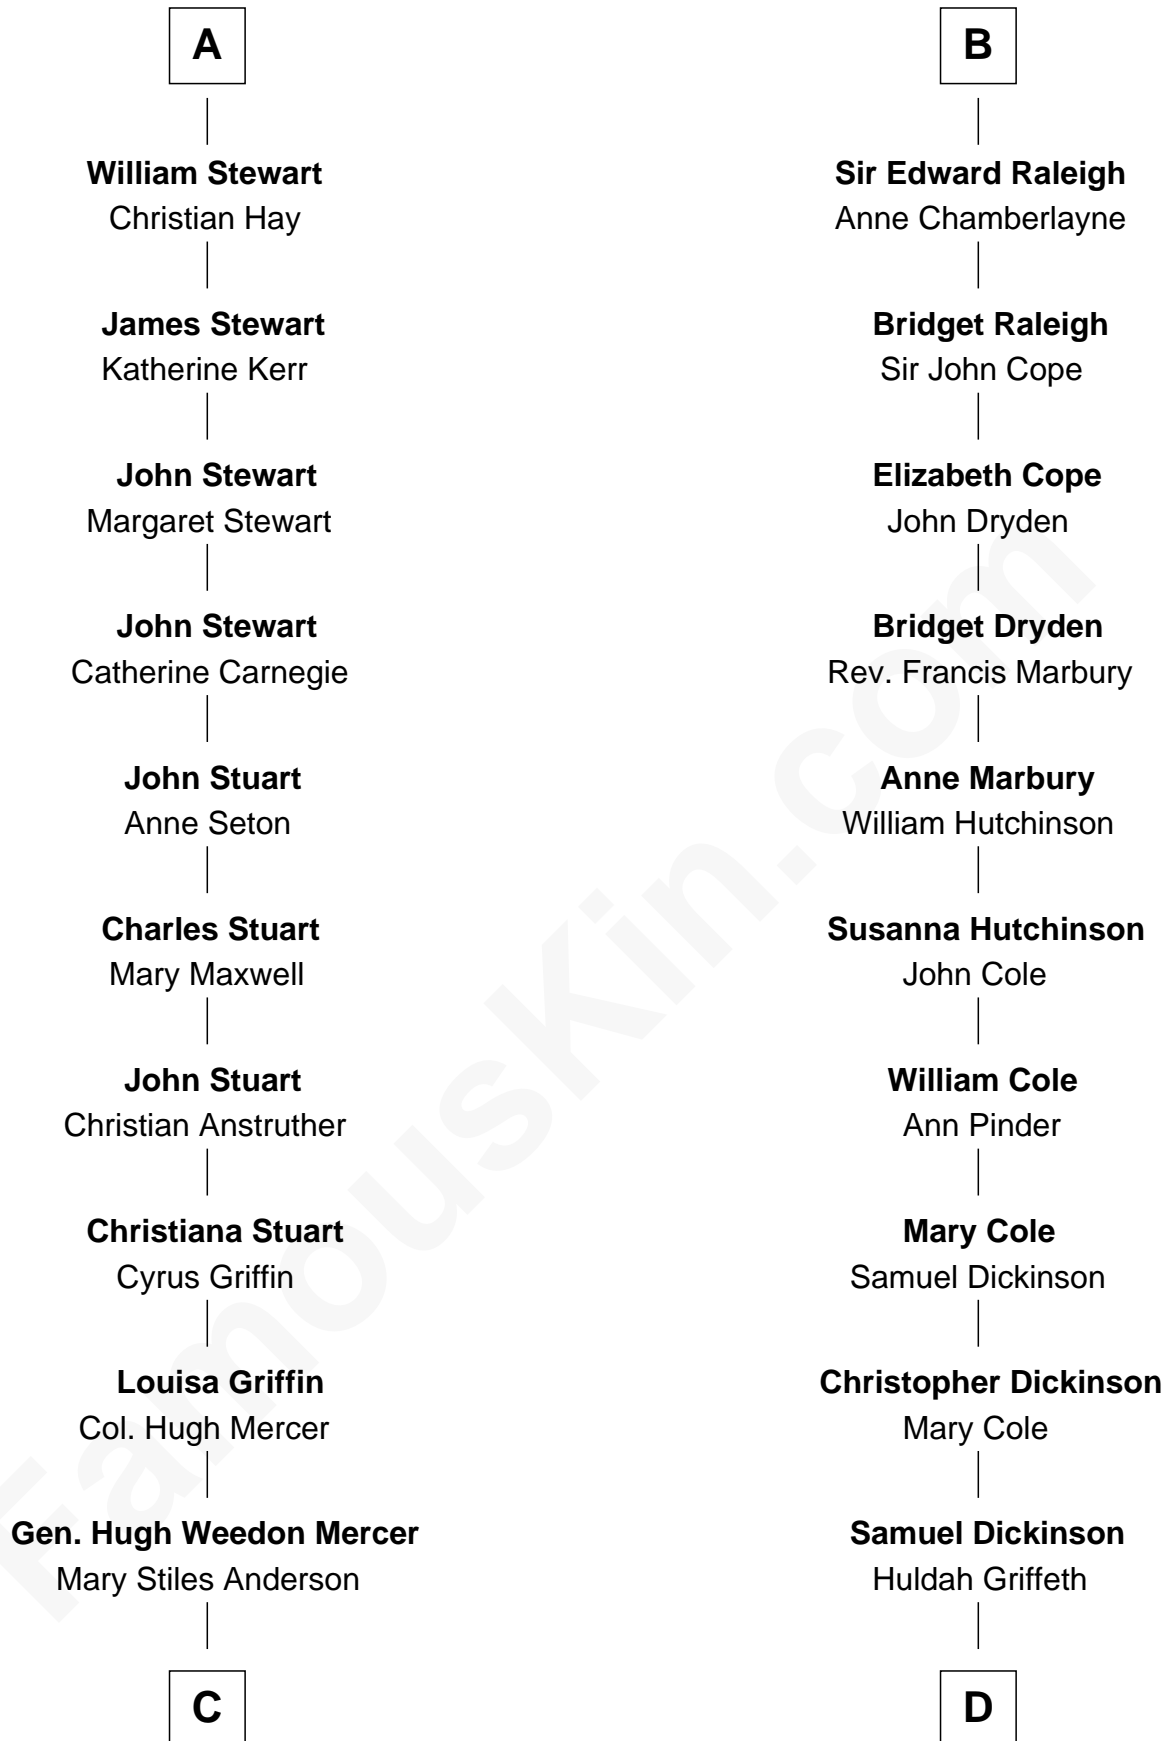

## Relationship Chart of

### Johnny Mercer

Songwriter and Co-Founder of Capitol Records

19th cousin 2 times removed of

### George Romney

43rd Governor of Michigan

**C**

**George Anderson Mercer**

Nanny Maury Herndon

**George Anderson Mercer**

Lillian Elizabeth Ciucevich

**Johnny Mercer**

**Anna Amelia Pratt**

Gaskell Samuel Romney

**George Romney**

*43rd Governor of Michigan*

FamousKin.com