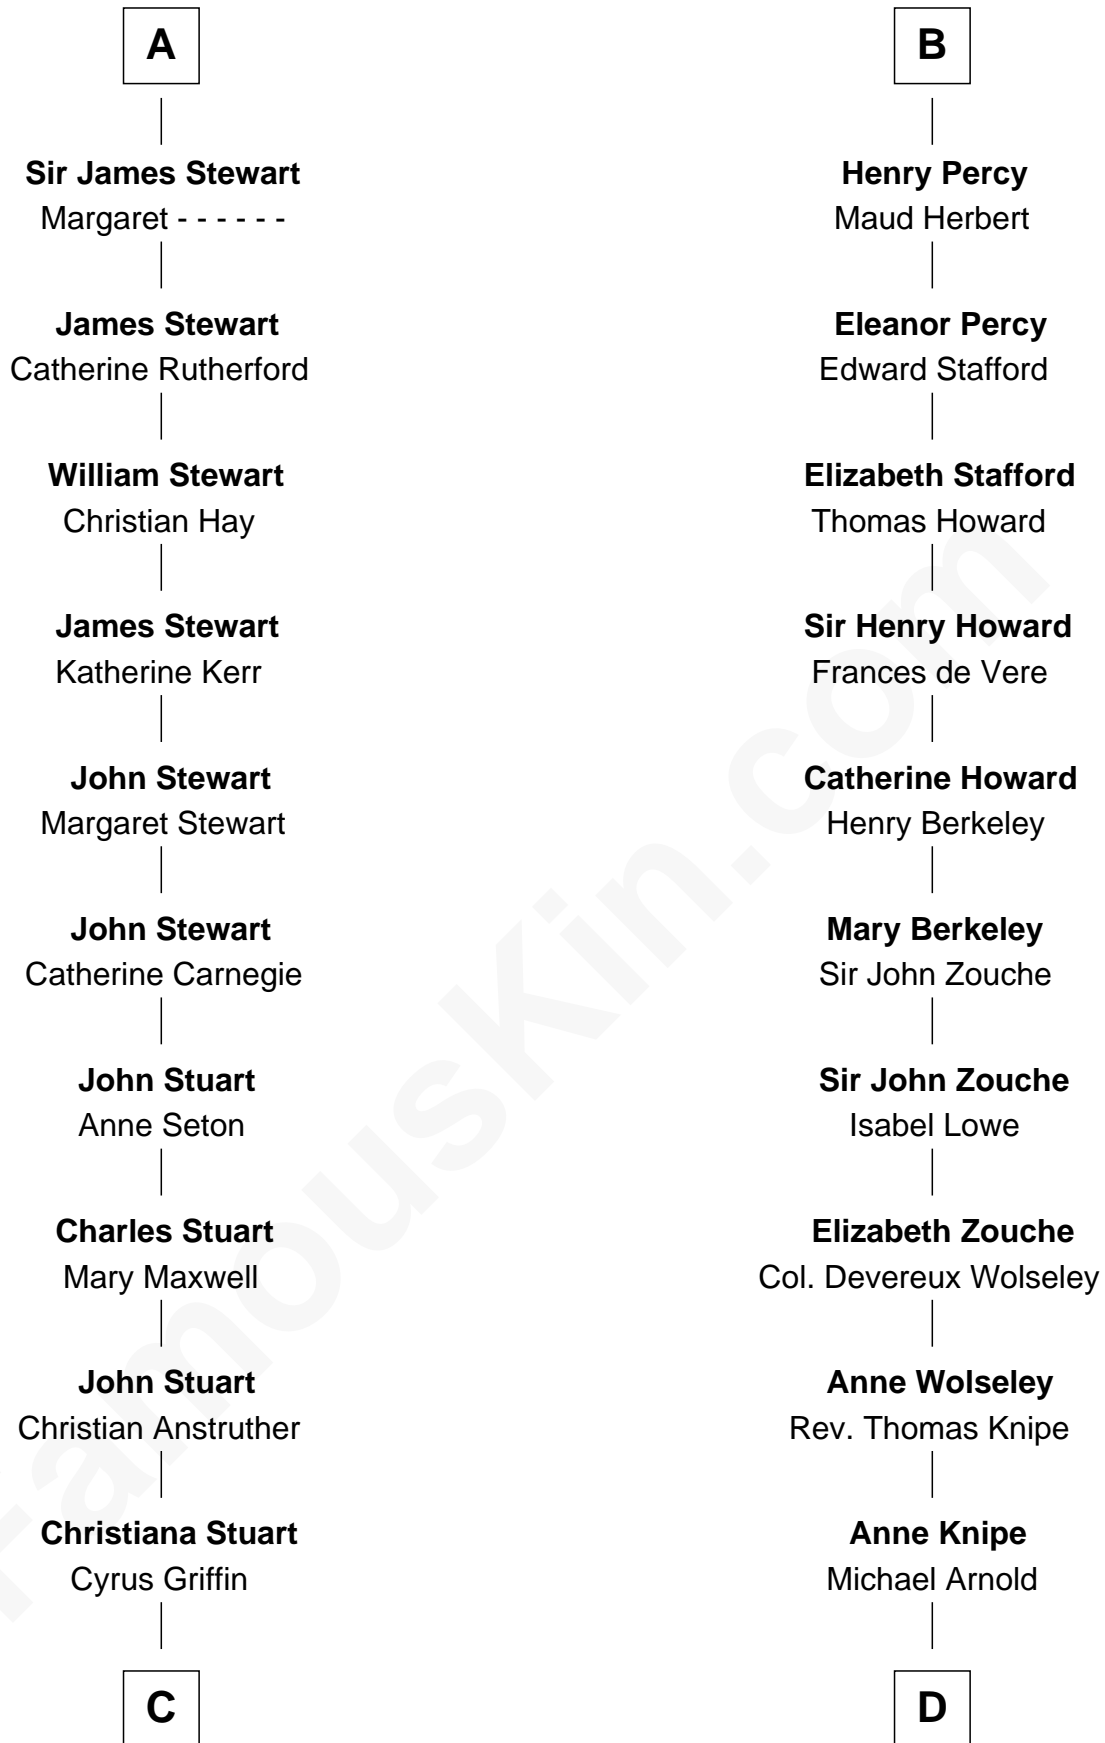

## Relationship Chart of

### Johnny Mercer

Songwriter and Co-Founder of Capitol Records

20th cousin 1 time removed of

### Francis Scott Key

Author of "The Star Spangled Banner"

**C**

**Louisa Griffin**  
Col. Hugh Mercer

**Gen. Hugh Weedon Mercer**  
Mary Stiles Anderson

**George Anderson Mercer**  
Nanny Maury Herndon

**George Anderson Mercer**  
Lillian Elizabeth Ciucevich