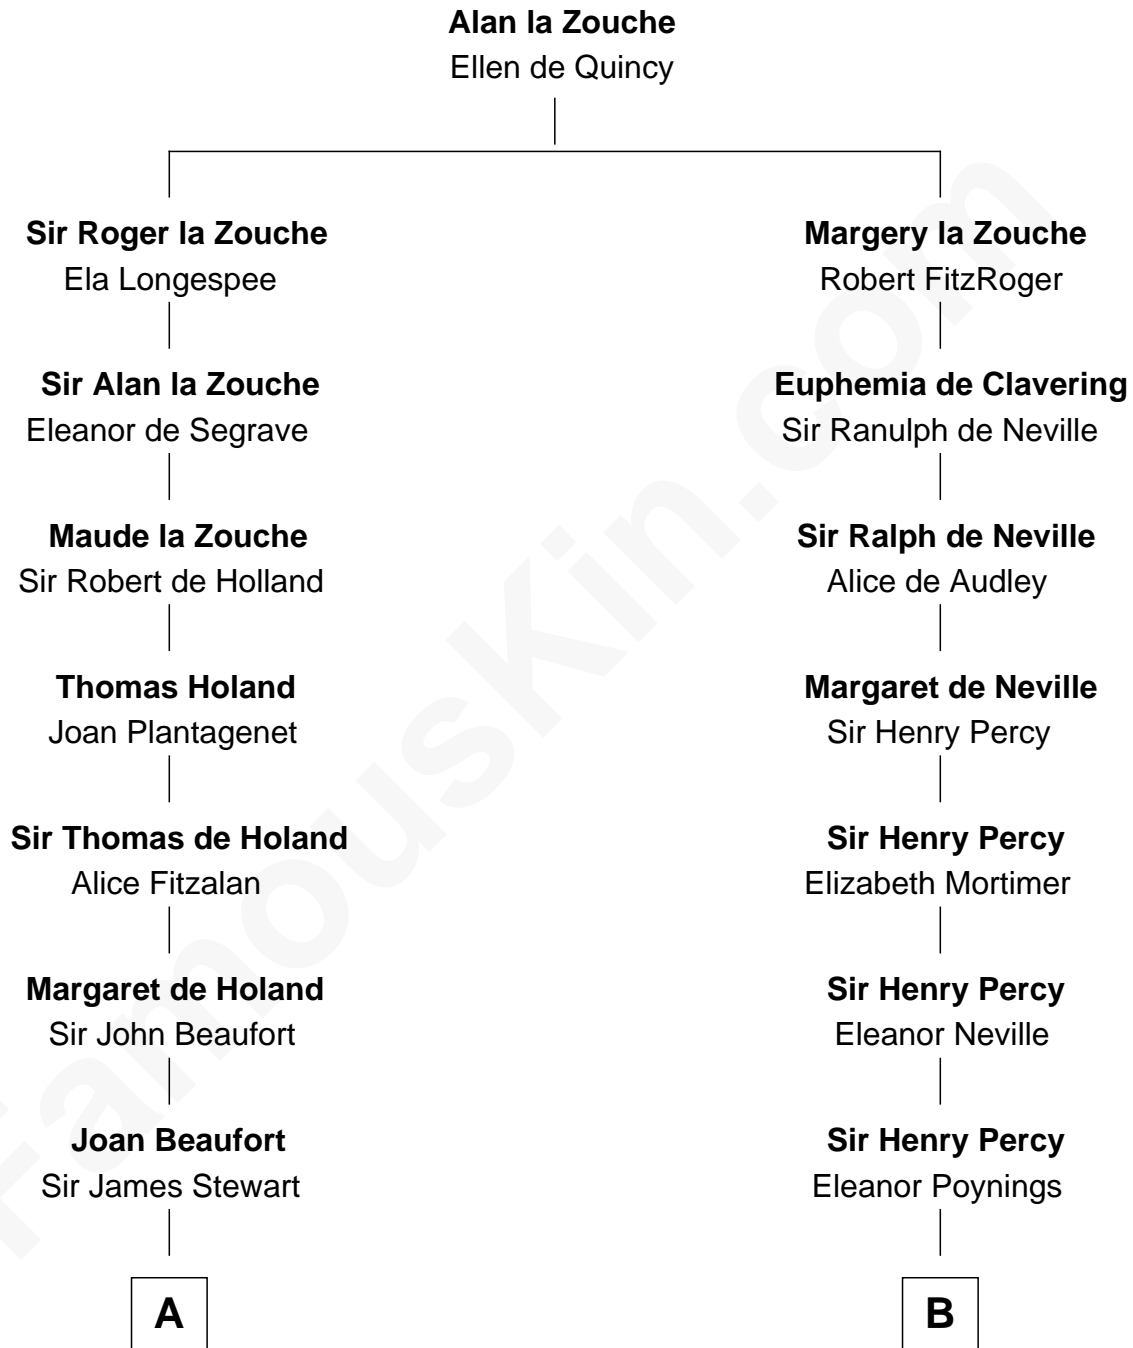

## Relationship Chart of

### Johnny Mercer

Songwriter and Co-Founder of Capitol Records

20th cousin 1 time removed of

### Francis Scott Key

Author of "The Star Spangled Banner"

**C**

**Louisa Griffin**  
Col. Hugh Mercer

**Gen. Hugh Weedon Mercer**  
Mary Stiles Anderson

**George Anderson Mercer**  
Nanny Maury Herndon

**George Anderson Mercer**  
Lillian Elizabeth Ciucevich