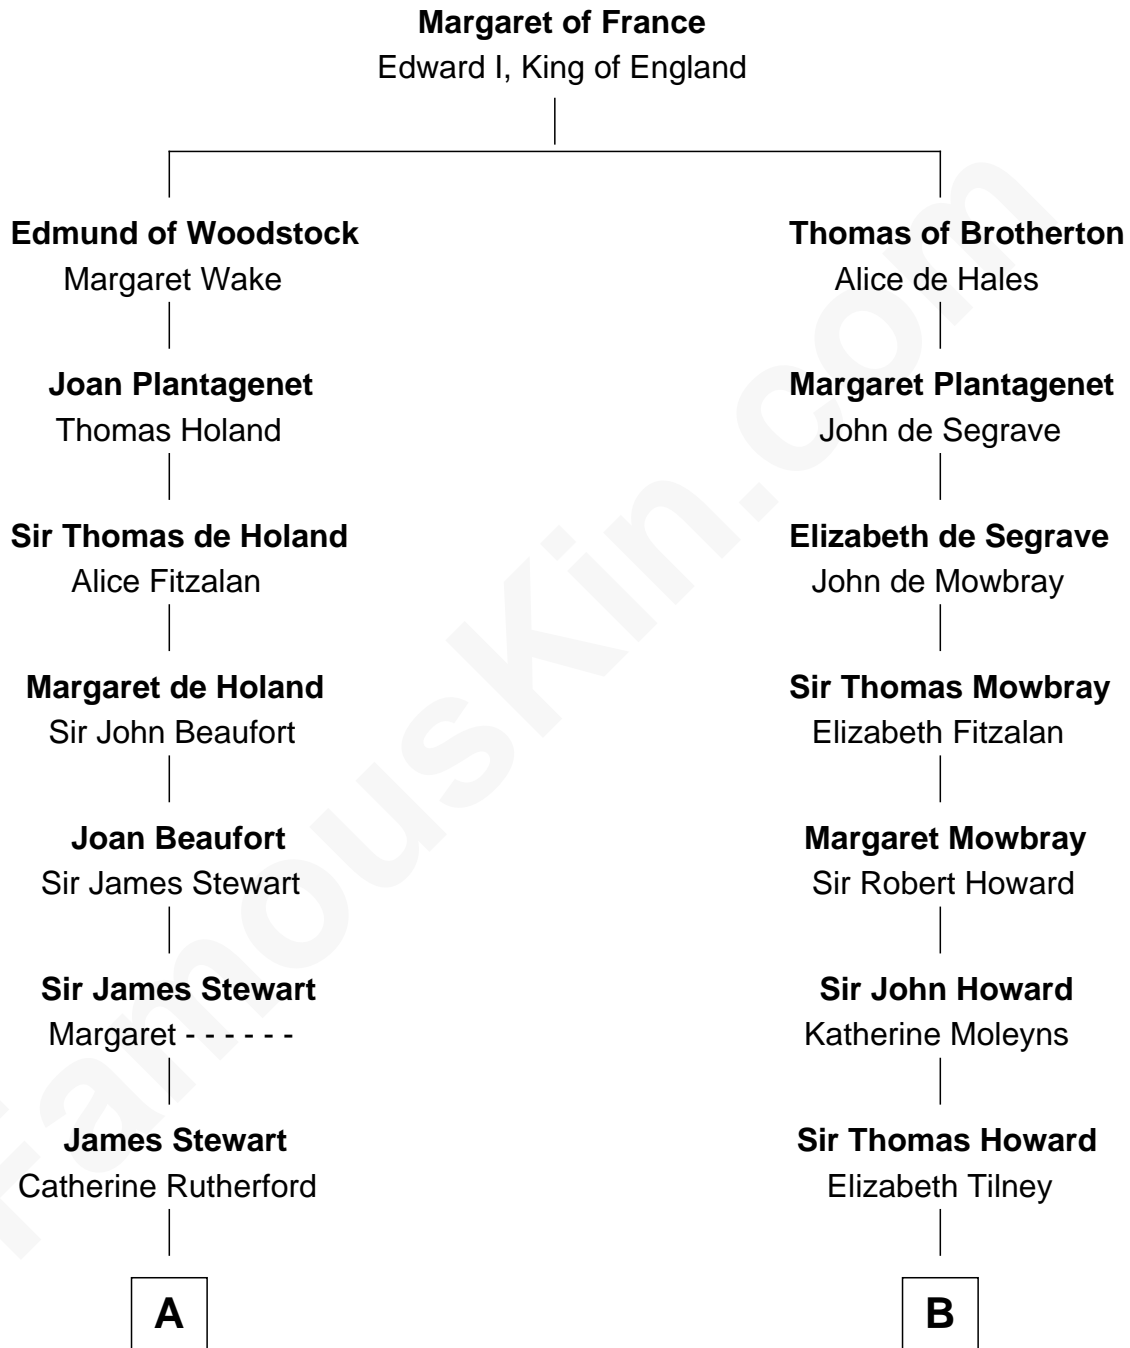

FamousKin.com

Relationship Chart of

Johnny Mercer

Songwriter and Co-Founder of Capitol Records

18th cousin 1 time removed of

Francis Scott Key

Author of "The Star Spangled Banner"

C

George Anderson Mercer

Nanny Maury Herndon

George Anderson Mercer

Lillian Elizabeth Ciucevich

Johnny Mercer

Co-Founder of Capitol Records

D

John Ross Key

Anne Phebe Penn Dagworthy Charlton

Francis Scott Key

Author of "The Star Spangled Banner"

FamousKin.com