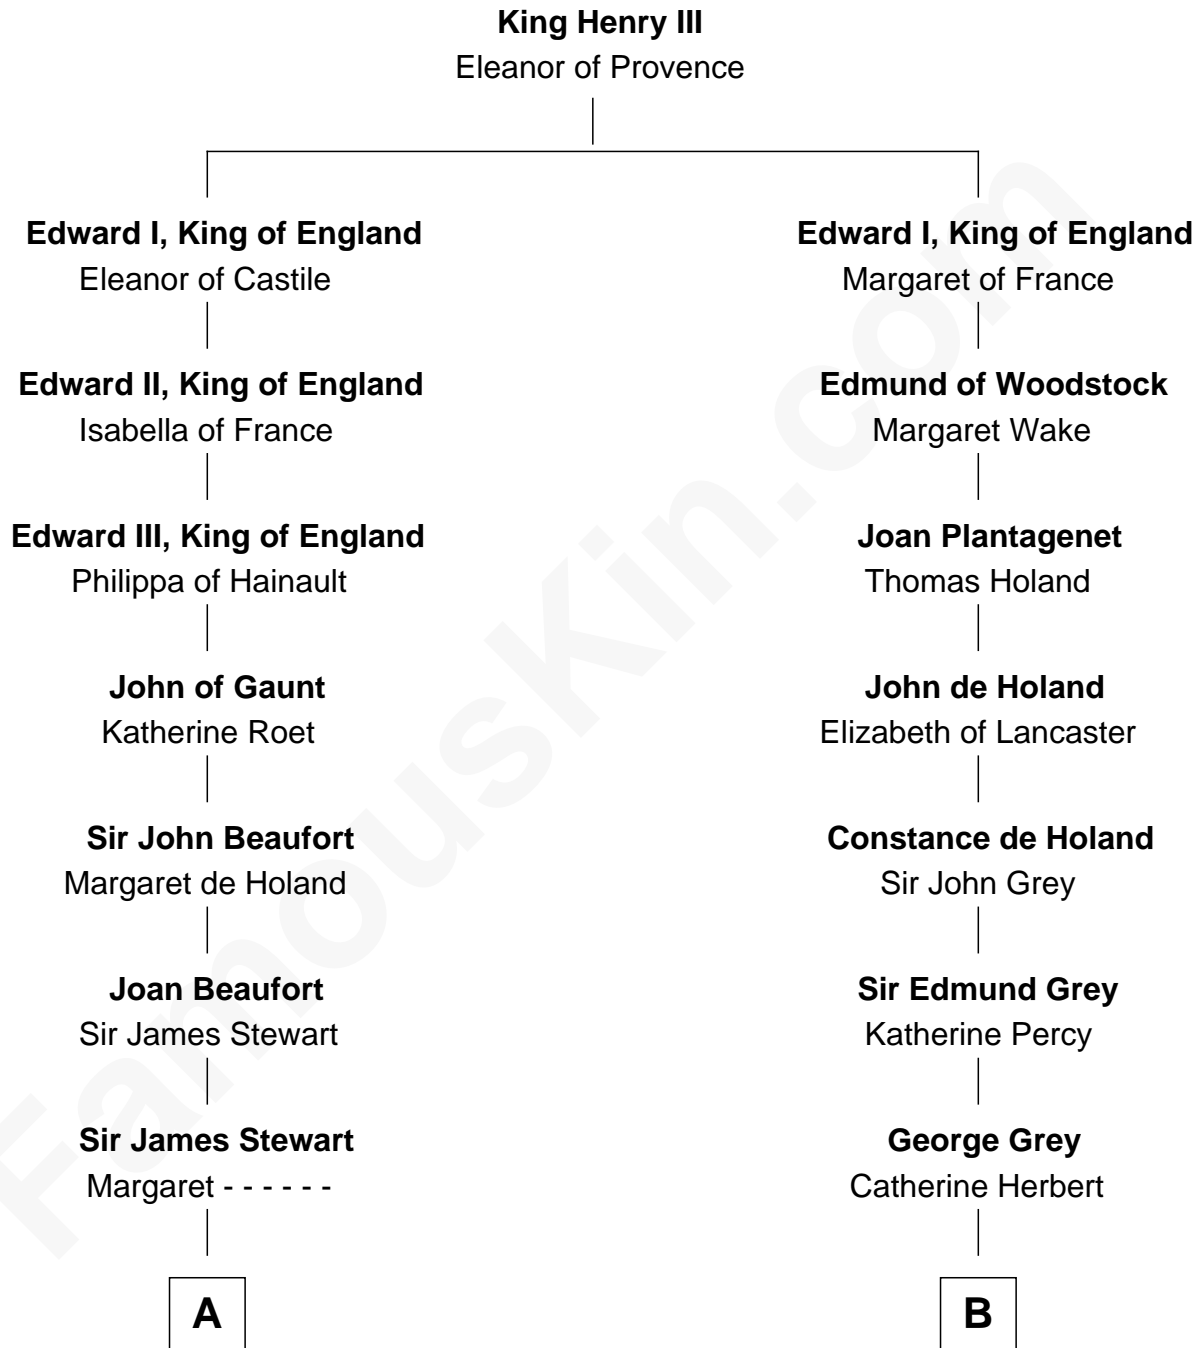

FamousKin.com

Relationship Chart of

Johnny Mercer

Songwriter and Co-Founder of Capitol Records

20th cousin 1 time removed of

Camilla Parker Bowles

Queen Consort of the United Kingdom

C