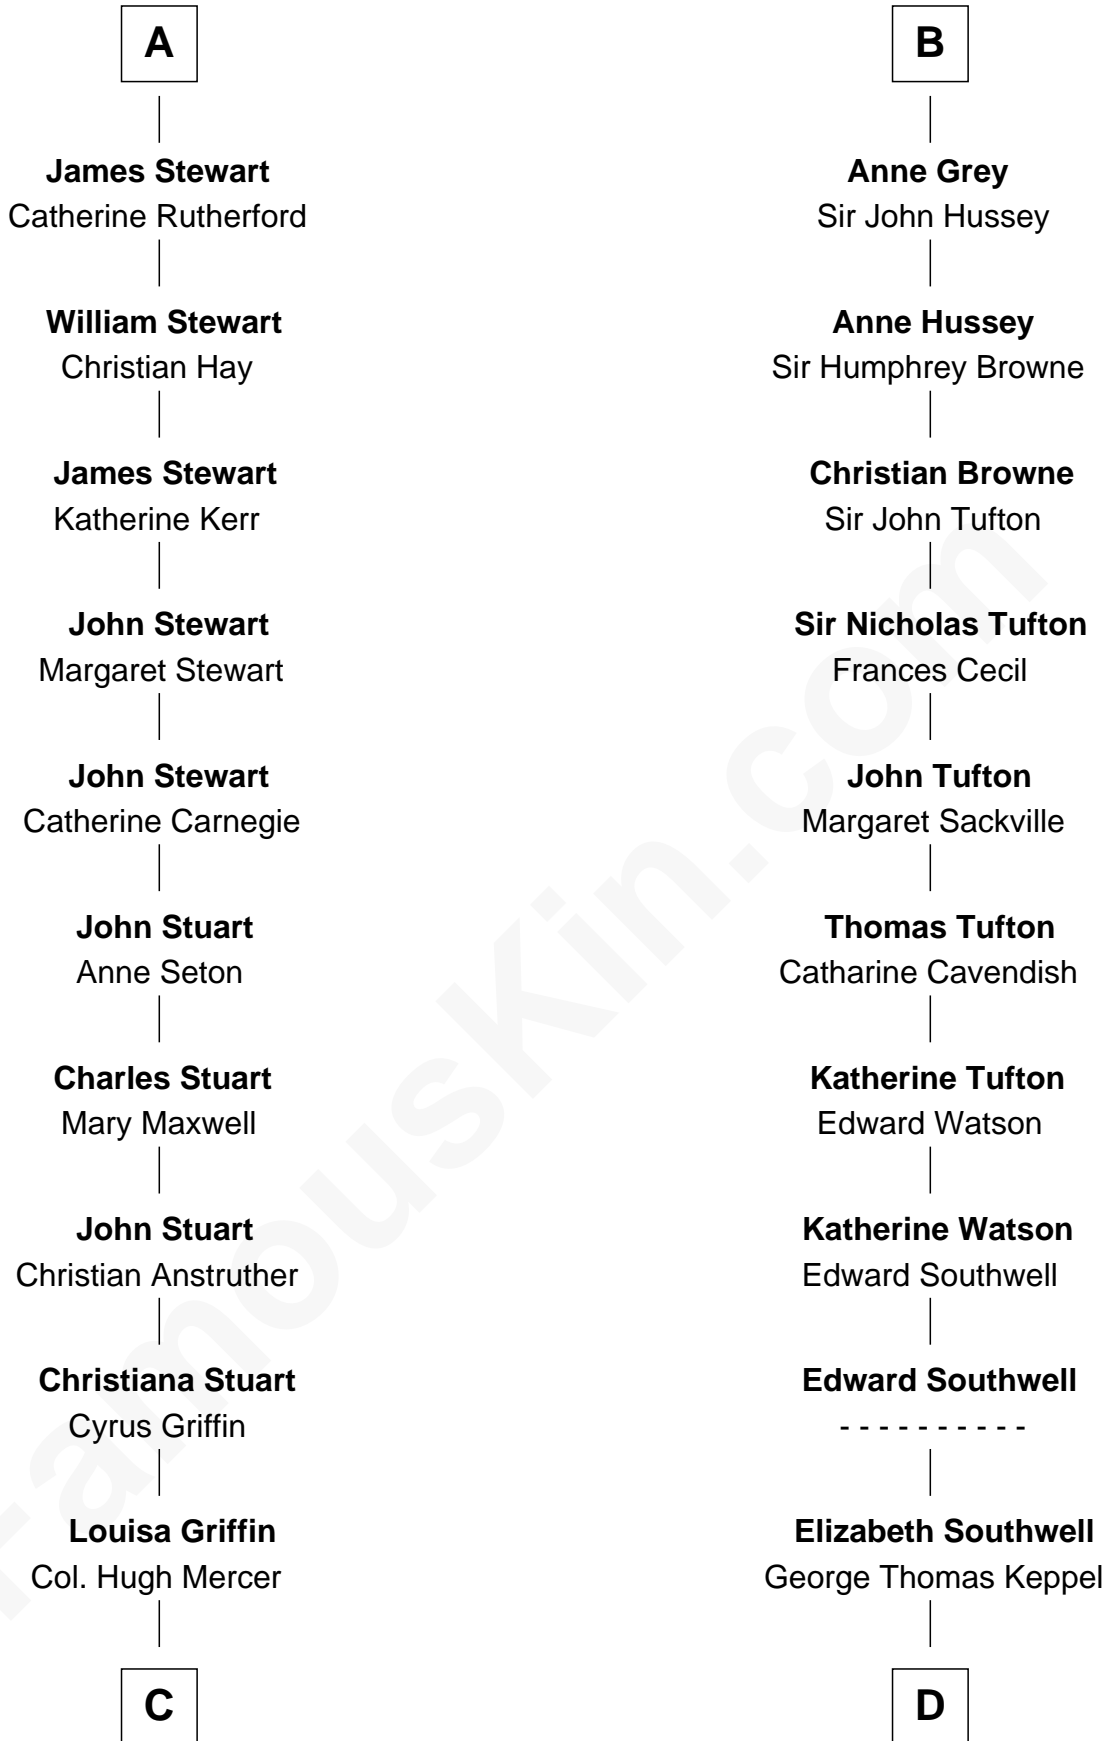

FamousKin.com

Relationship Chart of

Johnny Mercer

Songwriter and Co-Founder of Capitol Records

20th cousin 1 time removed of

Camilla Parker Bowles

Queen Consort of the United Kingdom

C

Gen. Hugh Weedon Mercer

Mary Stiles Anderson

George Anderson Mercer

Nanny Maury Herndon

George Anderson Mercer

Lillian Elizabeth Ciucevich

Johnny Mercer

Co-Founder of Capitol Records