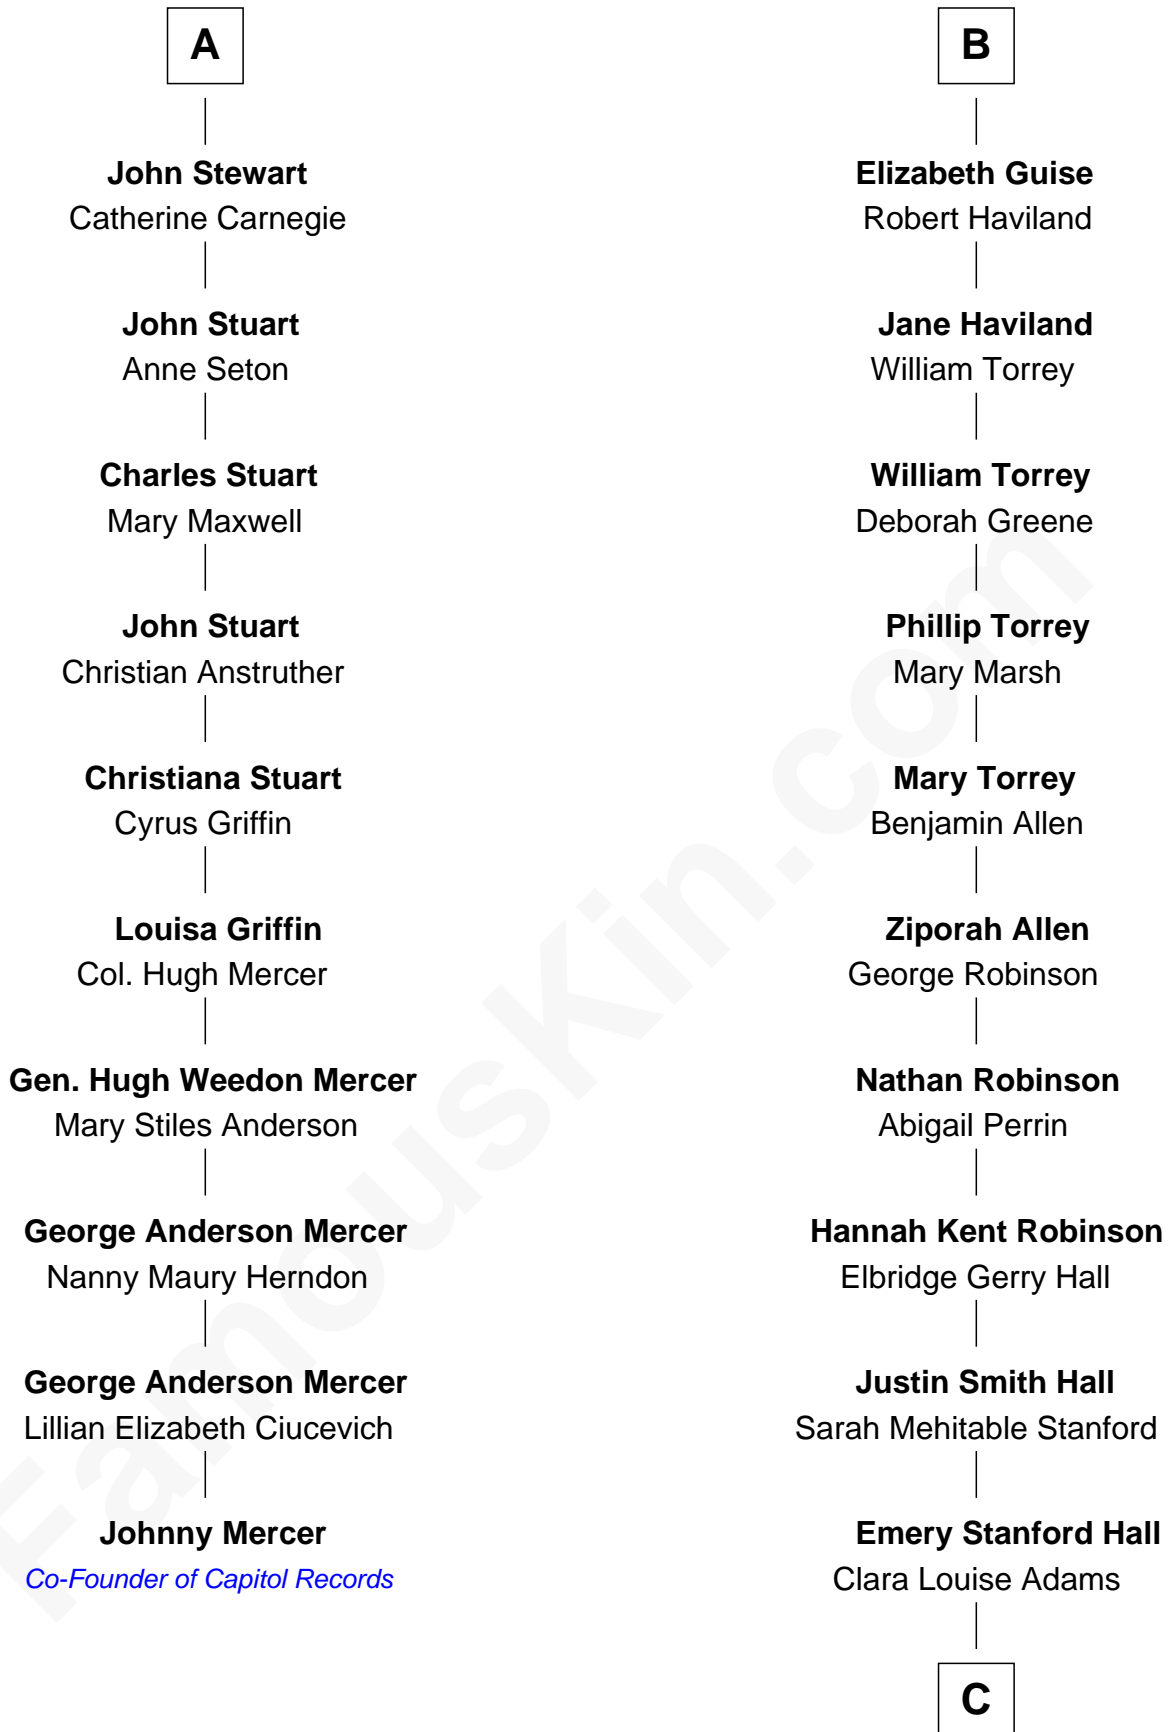

## Relationship Chart of

### Johnny Mercer

Songwriter and Co-Founder of Capitol Records

16th cousin 2 times removed of

**Raquel Welch**  
Movie Actress

C

Josephine Sarah Hall  
Armando Carlos Tejada

Raquel Welch  
*aka Raquel Welch*

FamousKin.com