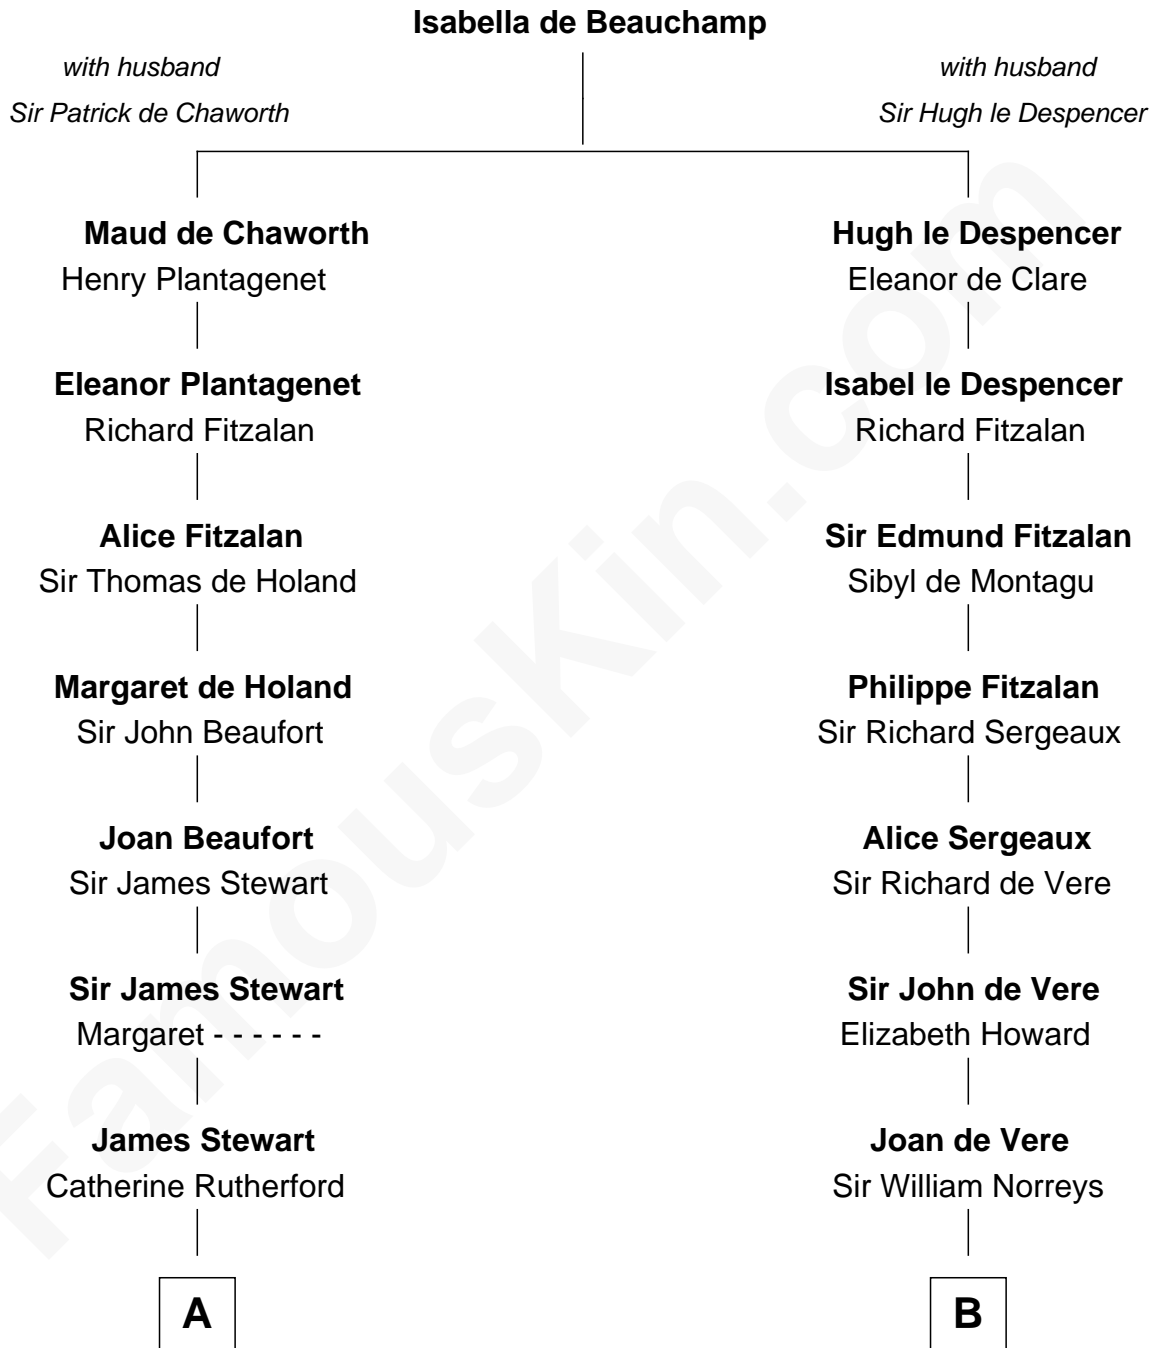

FamousKin.com

Relationship Chart of

Johnny Mercer

Songwriter and Co-Founder of Capitol Records

19th cousin 2 times removed of

Lou (Henry) Hoover

First Lady of President Herbert Hoover

C