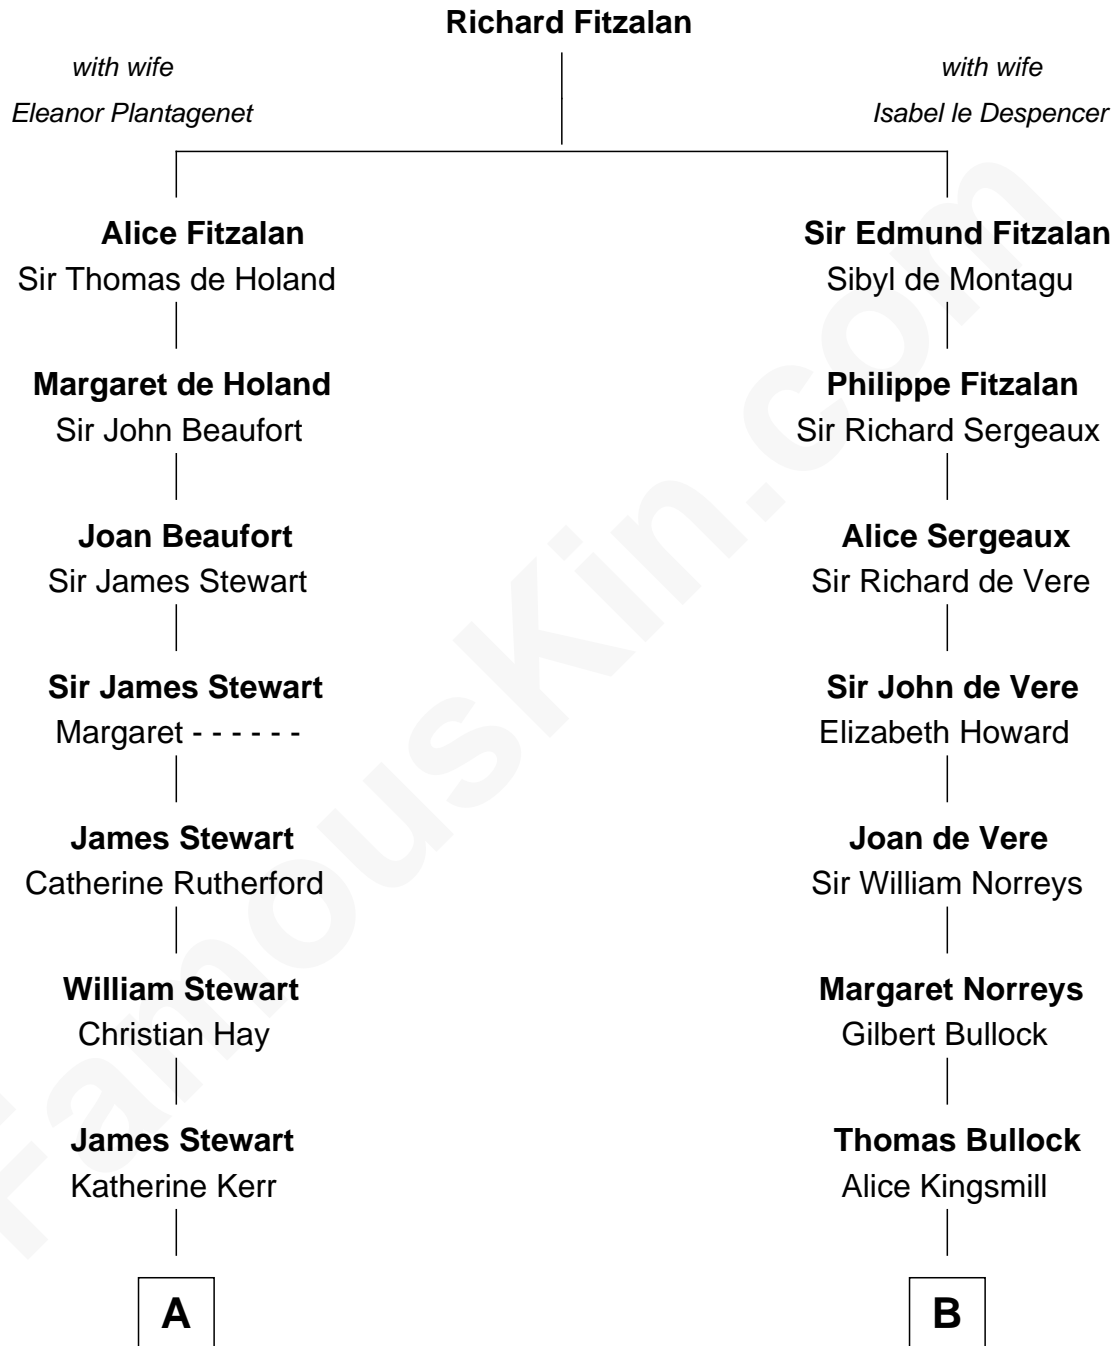

FamousKin.com

Relationship Chart of

Johnny Mercer

Songwriter and Co-Founder of Capitol Records

17th cousin 2 times removed of

Lou (Henry) Hoover

First Lady of President Herbert Hoover

C

Philomelia Sophia Scobey

Phineas Weed

Florence Ida Weed

Charles Delano Henry

Lou (Henry) Hoover

First Lady of Herbert Hoover

FamousKin.com