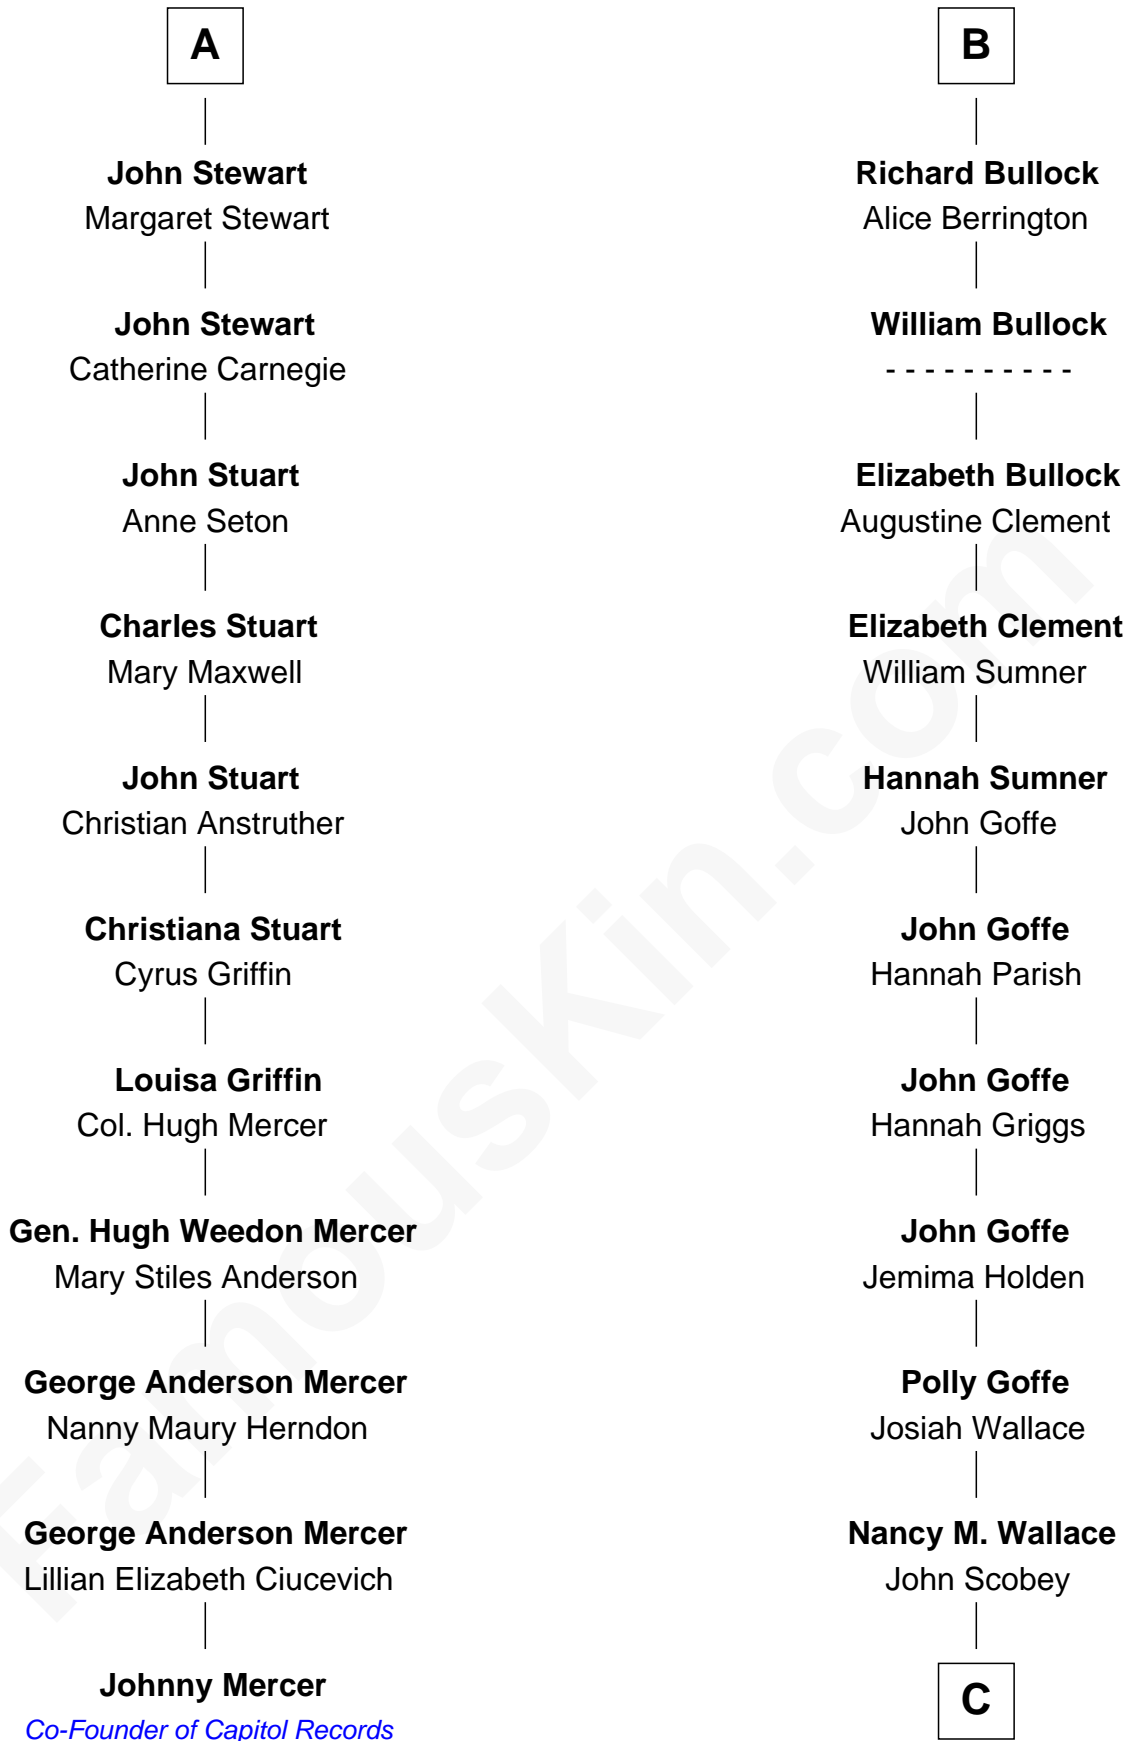

FamousKin.com

Relationship Chart of

Johnny Mercer

Songwriter and Co-Founder of Capitol Records

17th cousin 2 times removed of

Lou (Henry) Hoover

First Lady of President Herbert Hoover

C

Philomelia Sophia Scobey

Phineas Weed

Florence Ida Weed

Charles Delano Henry

Lou (Henry) Hoover

First Lady of Herbert Hoover

FamousKin.com