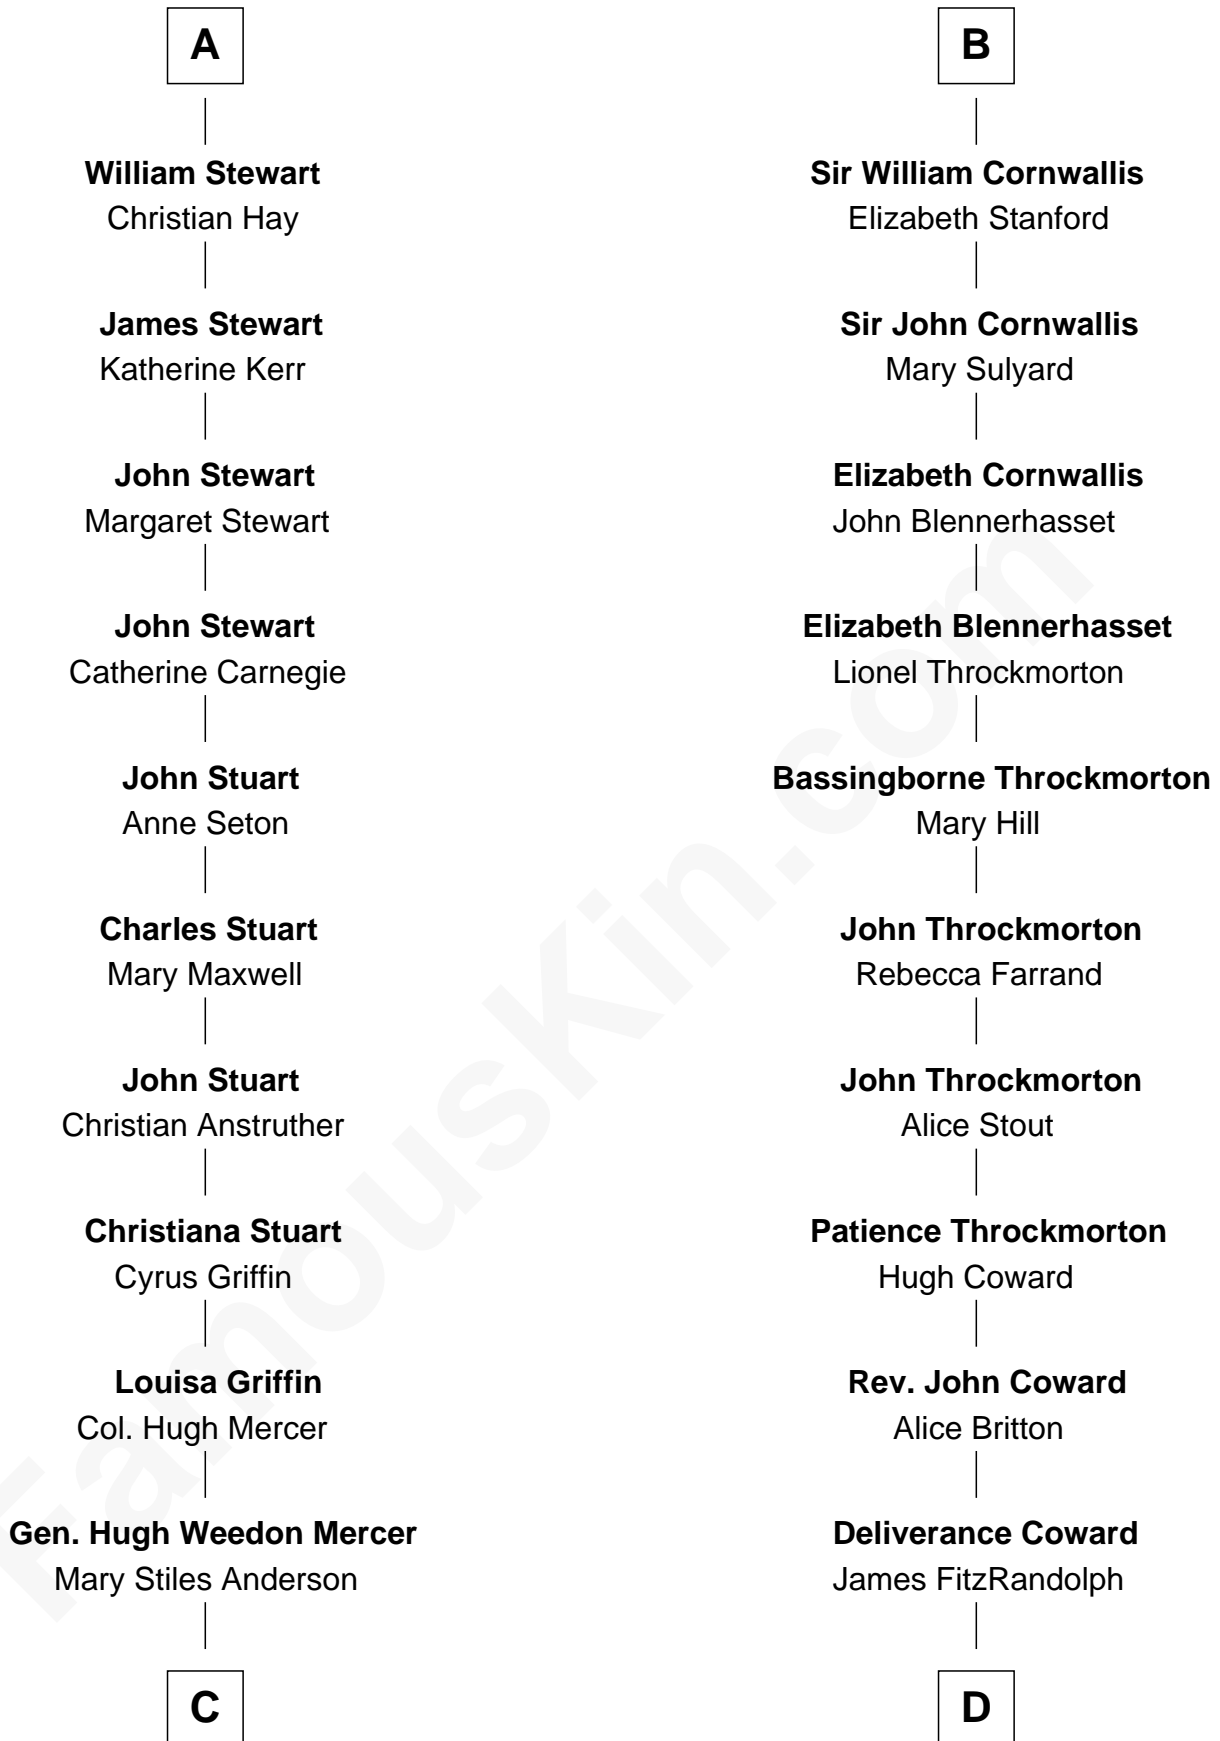

FamousKin.com

Relationship Chart of

Johnny Mercer

Songwriter and Co-Founder of Capitol Records

19th cousin 1 time removed of

Ellen Louise (Axson) Wilson

First Lady of President Woodrow Wilson

C

George Anderson Mercer

Nanny Maury Herndon

George Anderson Mercer

Lillian Elizabeth Ciucevich

Johnny Mercer

Co-Founder of Capitol Records

D

Isaac FitzRandolph

Eleanor Hunter

Rebecca Longstreet FitzRandolph

Rev. Isaac Stockton Keith Axson

Rev. Samuel Edward Axson

Margaret Jane Hoyt

Ellen Louise (Axson) Wilson

First Lady of Woodrow Wilson