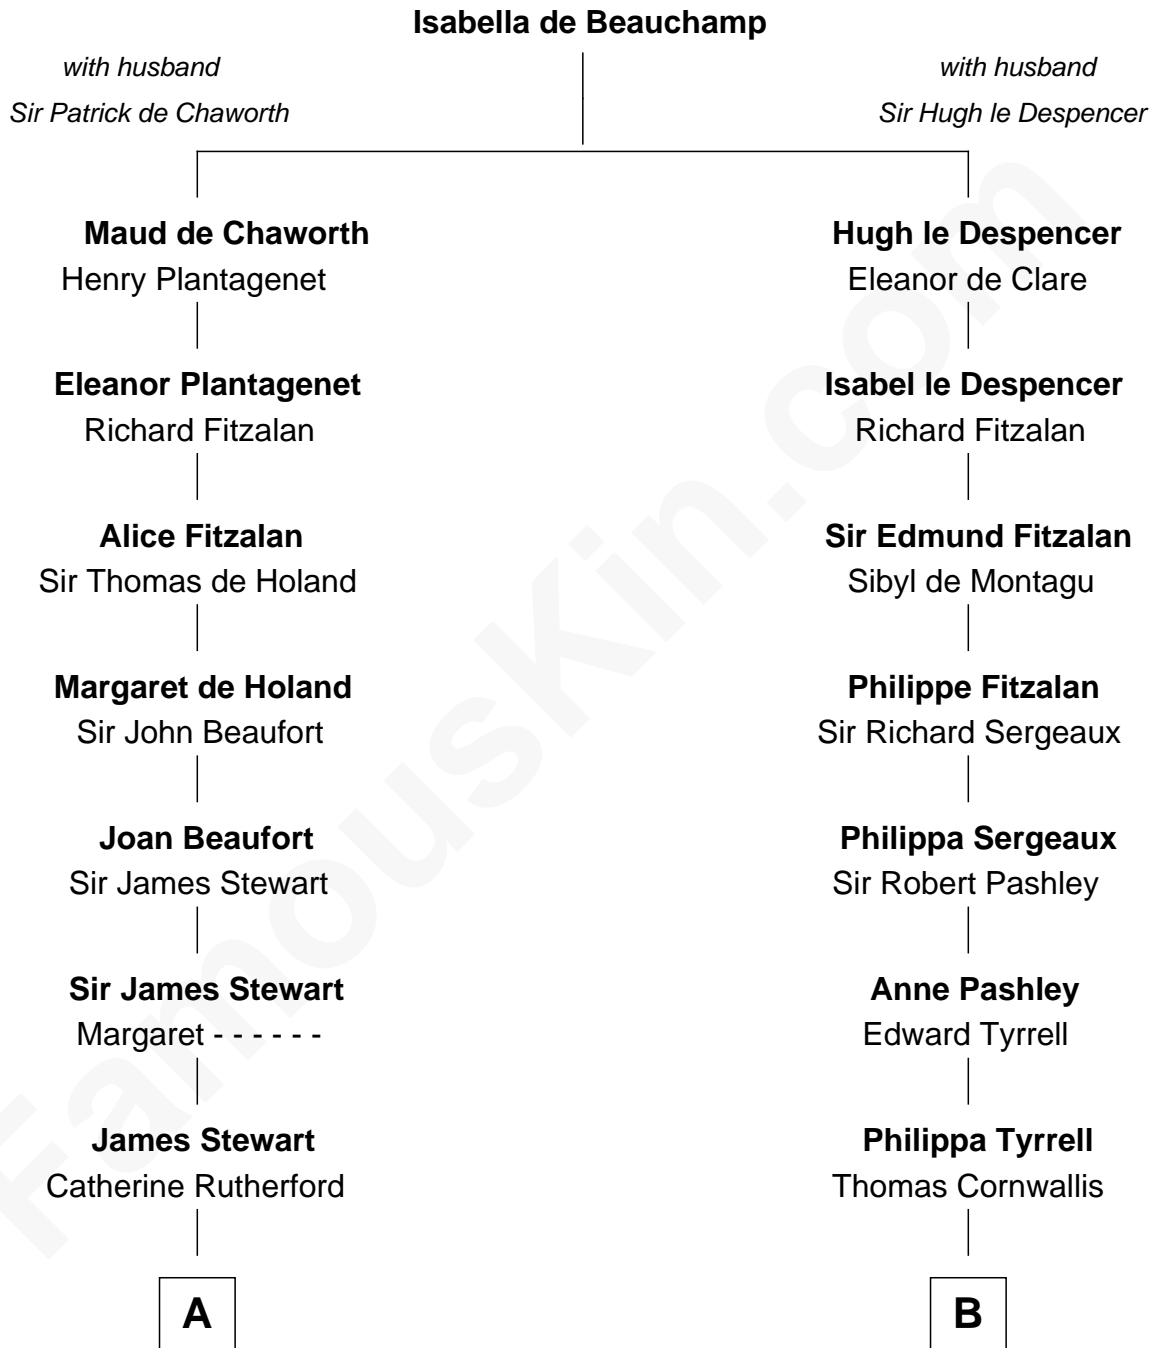

FamousKin.com

Relationship Chart of

Johnny Mercer

Songwriter and Co-Founder of Capitol Records

19th cousin 1 time removed of

Ellen Louise (Axson) Wilson

First Lady of President Woodrow Wilson

C

George Anderson Mercer

Nanny Maury Herndon

George Anderson Mercer

Lillian Elizabeth Ciucevich

Johnny Mercer

Co-Founder of Capitol Records

D

Isaac FitzRandolph

Eleanor Hunter

Rebecca Longstreet FitzRandolph

Rev. Isaac Stockton Keith Axson

Rev. Samuel Edward Axson

Margaret Jane Hoyt

Ellen Louise (Axson) Wilson

First Lady of Woodrow Wilson