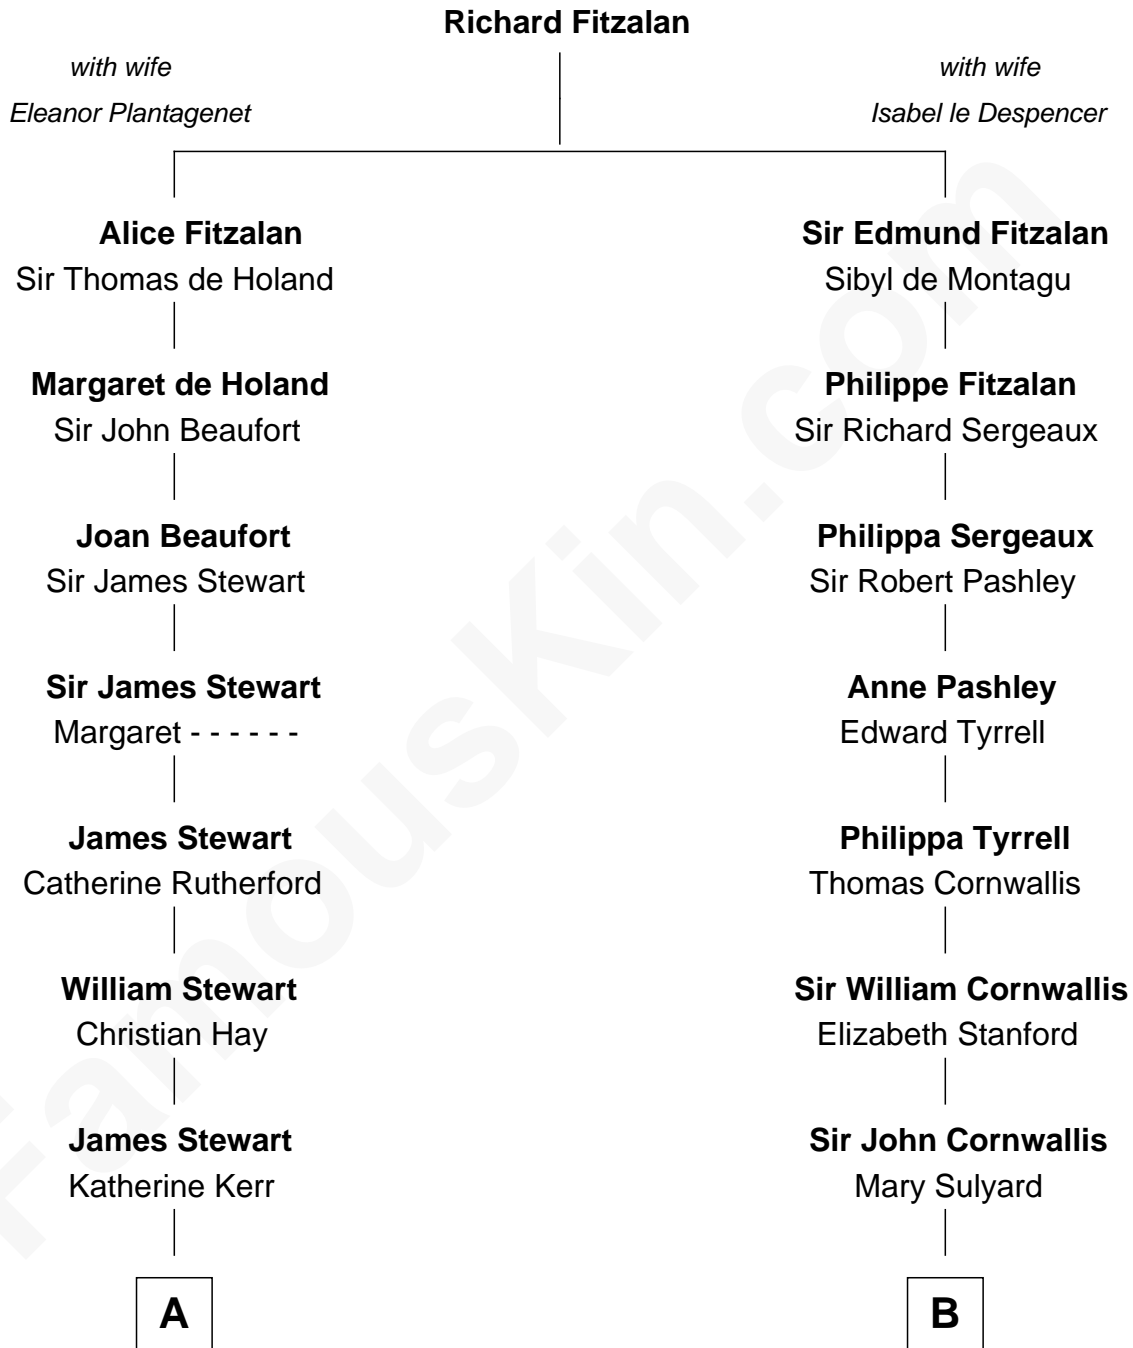

FamousKin.com

Relationship Chart of

Johnny Mercer

Songwriter and Co-Founder of Capitol Records

17th cousin 1 time removed of

Ellen Louise (Axson) Wilson

First Lady of President Woodrow Wilson

C

Rev. Samuel Edward Axson

Margaret Jane Hoyt

Ellen Louise (Axson) Wilson

First Lady of Woodrow Wilson

FamousKin.com