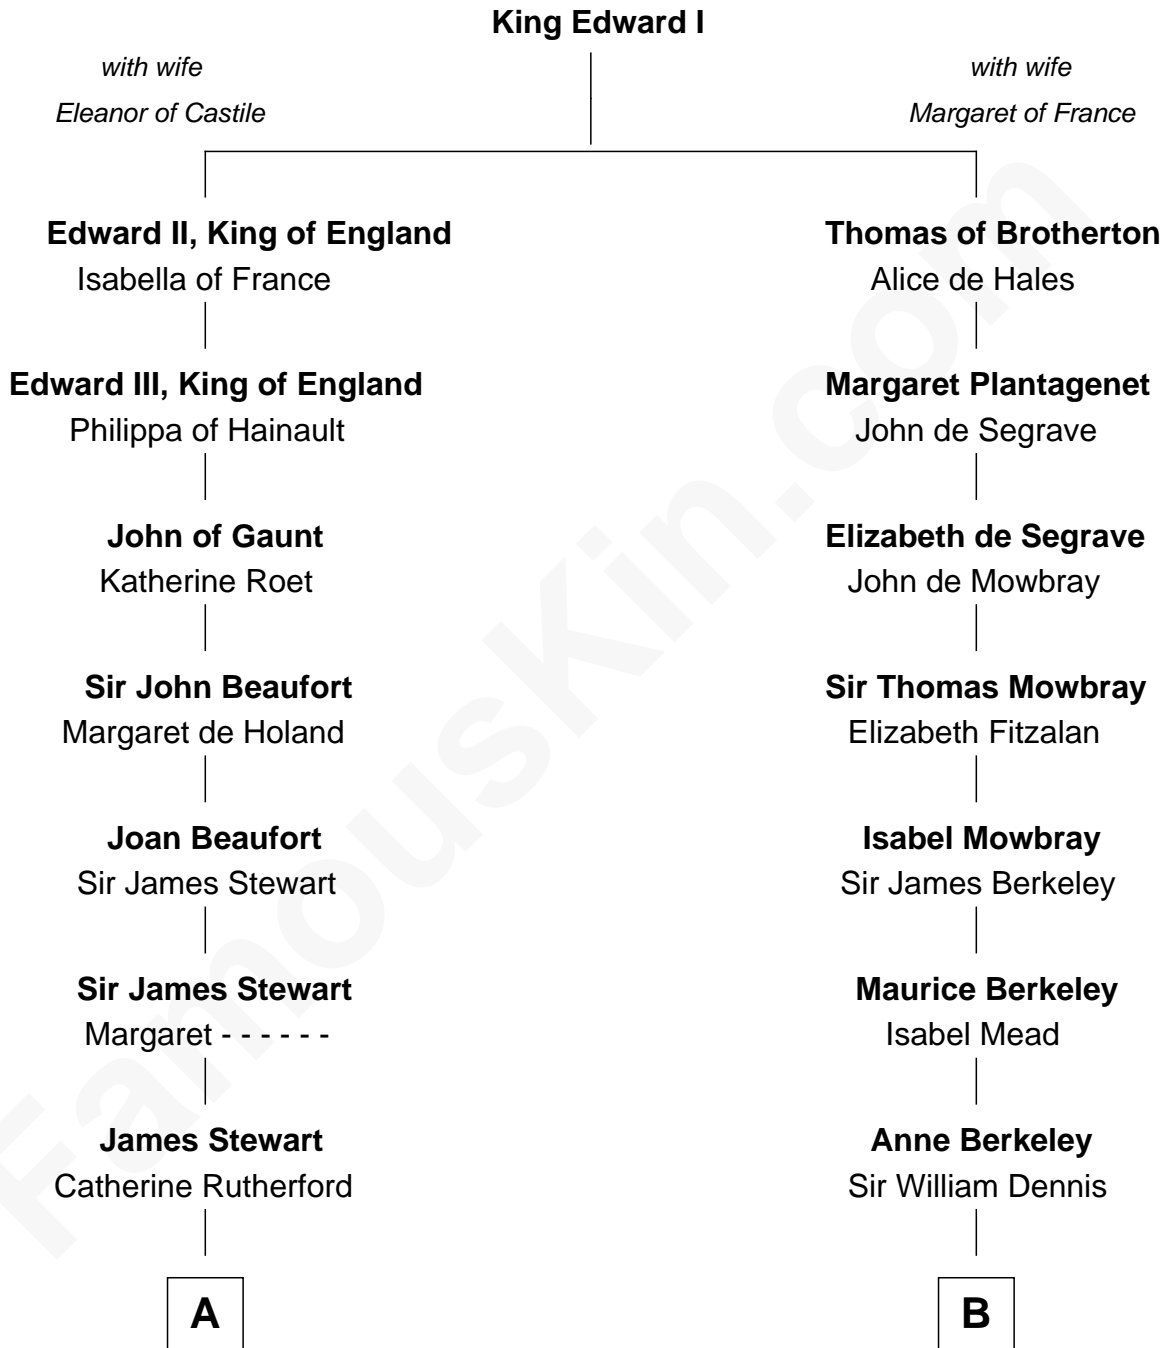

FamousKin.com

Relationship Chart of

Johnny Mercer

Songwriter and Co-Founder of Capitol Records

16th cousin 3 times removed of

Samuel Prescott

Completed Paul Revere's Midnight Ride

C

George Anderson Mercer

Nanny Maury Herndon

George Anderson Mercer

Lillian Elizabeth Ciucevich

Johnny Mercer

Co-Founder of Capitol Records

FamousKin.com