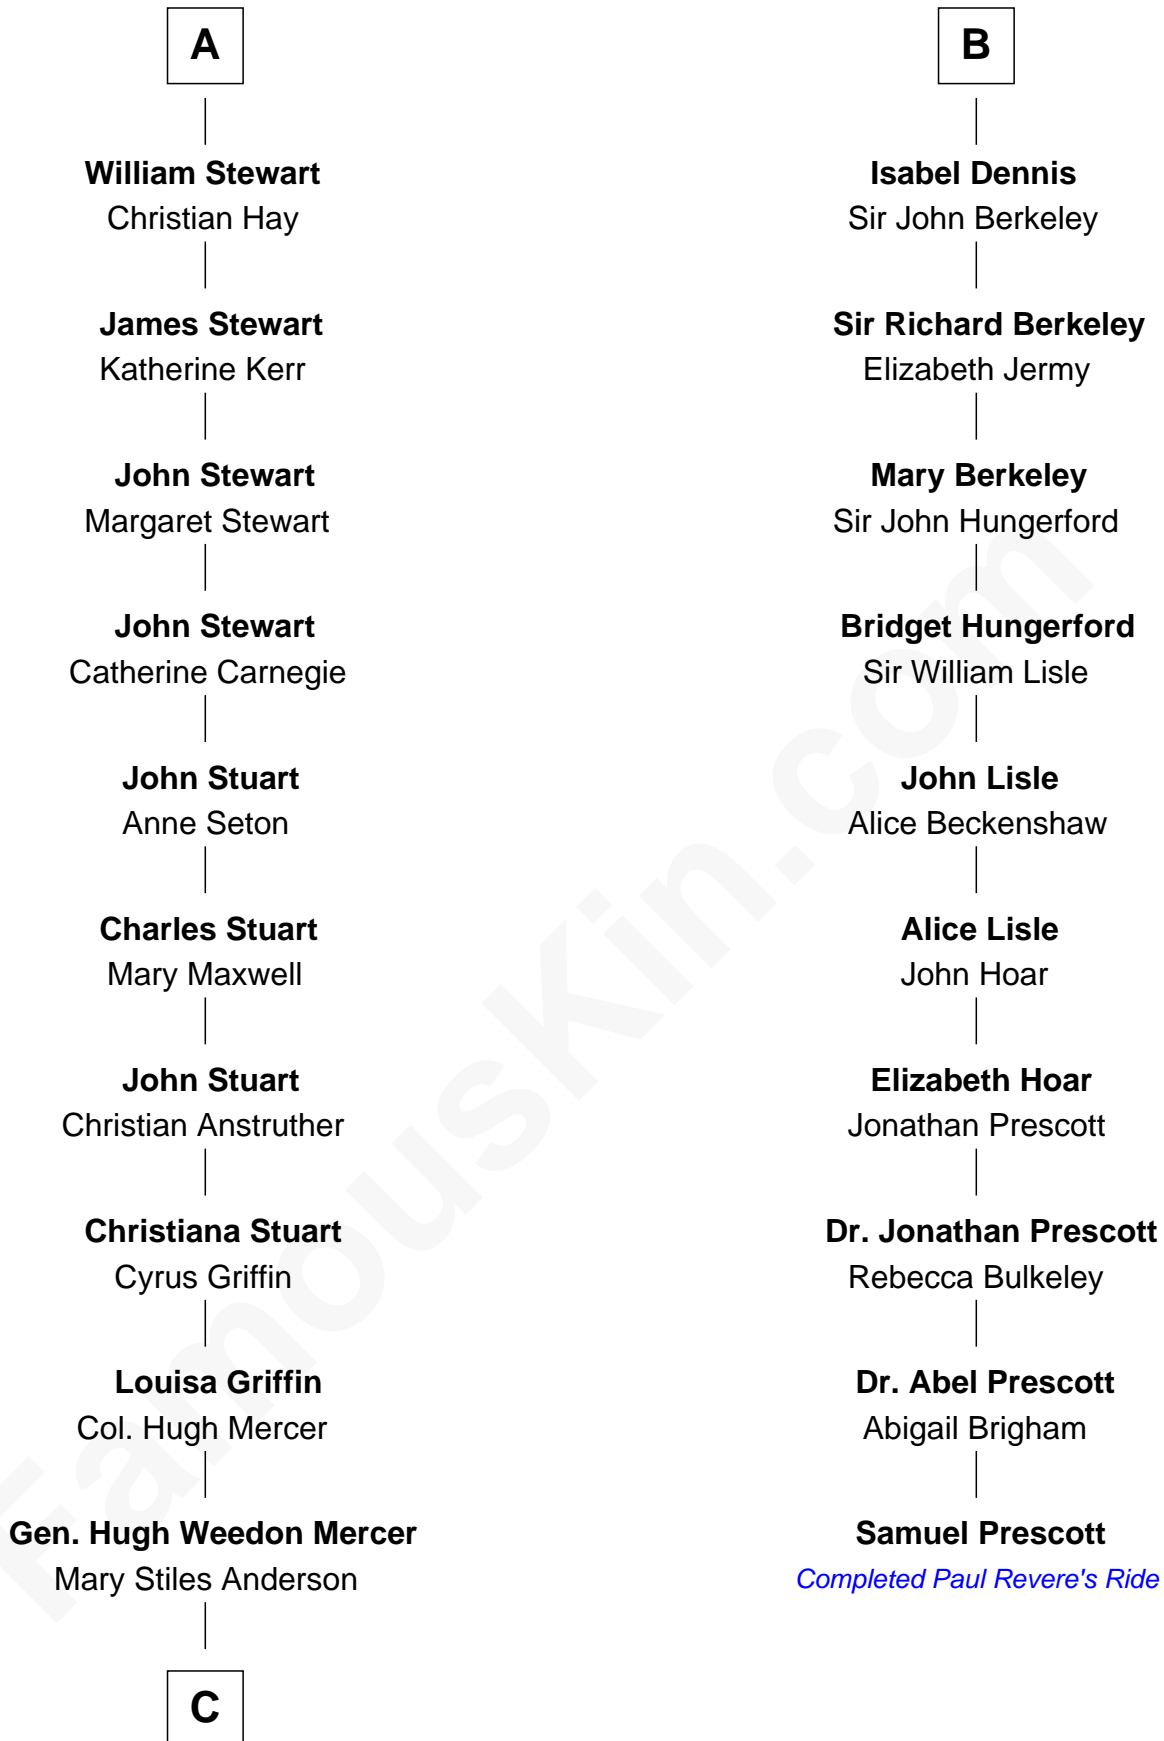

FamousKin.com

Relationship Chart of

Johnny Mercer

Songwriter and Co-Founder of Capitol Records

16th cousin 3 times removed of

Samuel Prescott

Completed Paul Revere's Midnight Ride

C

George Anderson Mercer

Nanny Maury Herndon

George Anderson Mercer

Lillian Elizabeth Ciucevich

Johnny Mercer

Co-Founder of Capitol Records

FamousKin.com