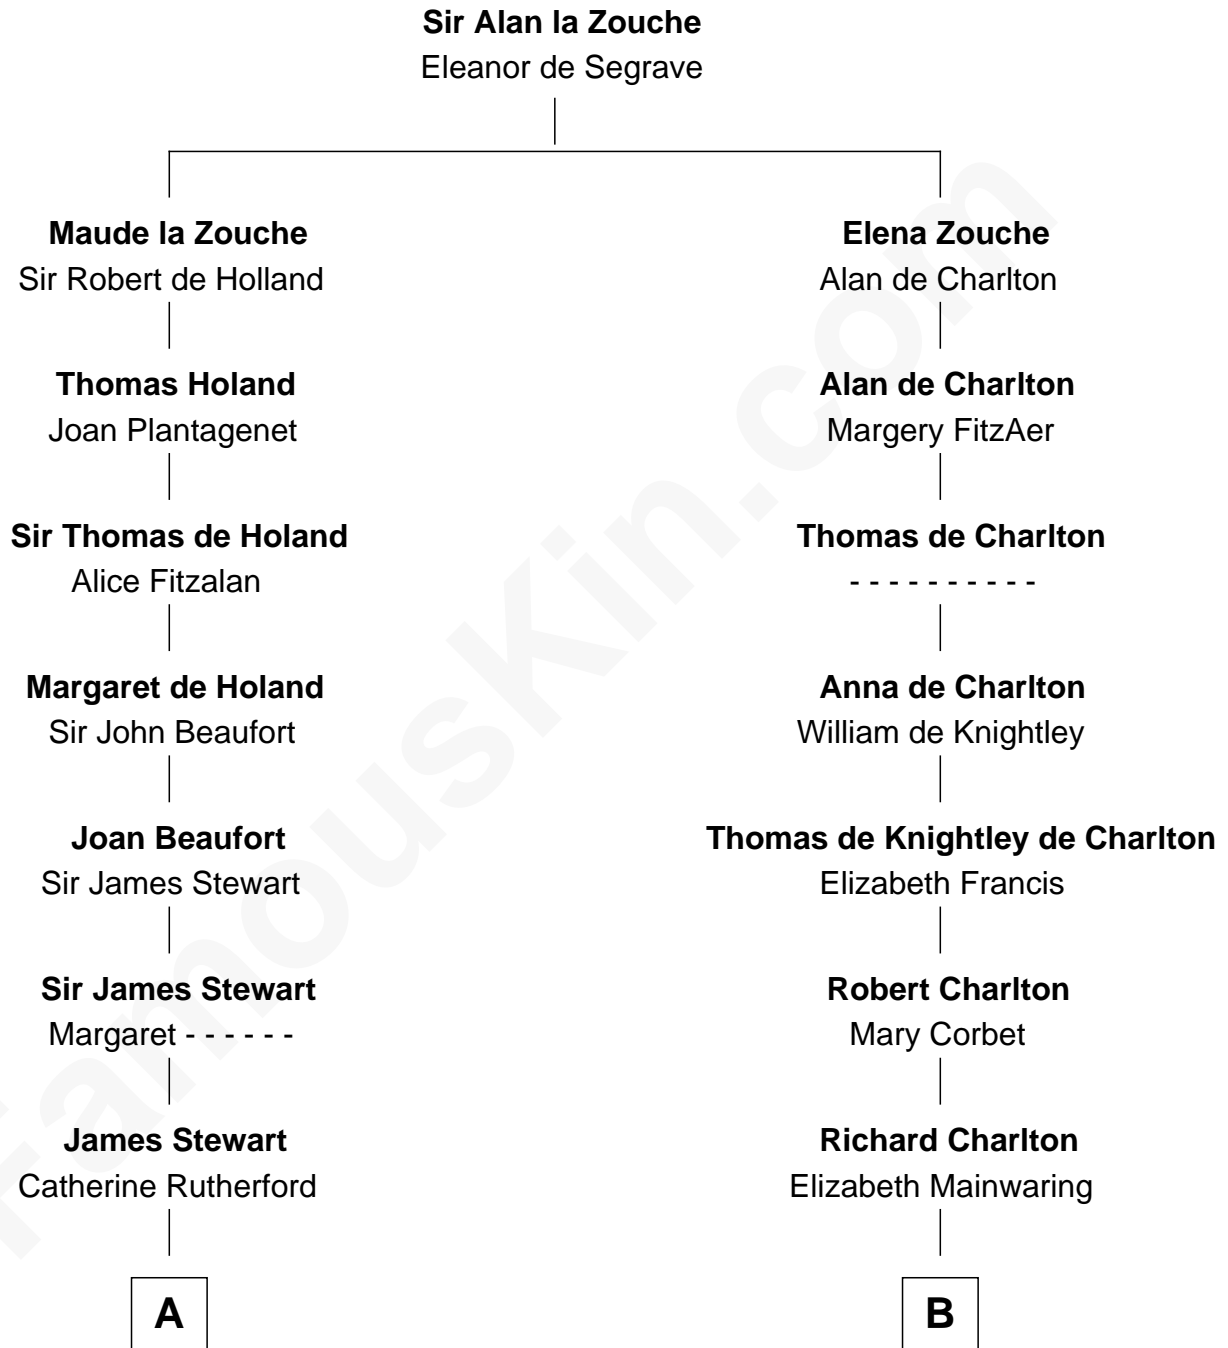

FamousKin.com

Relationship Chart of

Johnny Mercer

Songwriter and Co-Founder of Capitol Records

15th cousin 4 times removed of

Samuel Prescott

Completed Paul Revere's Midnight Ride

C

George Anderson Mercer

Nanny Maury Herndon

George Anderson Mercer

Lillian Elizabeth Ciucevich

Johnny Mercer

Co-Founder of Capitol Records

FamousKin.com