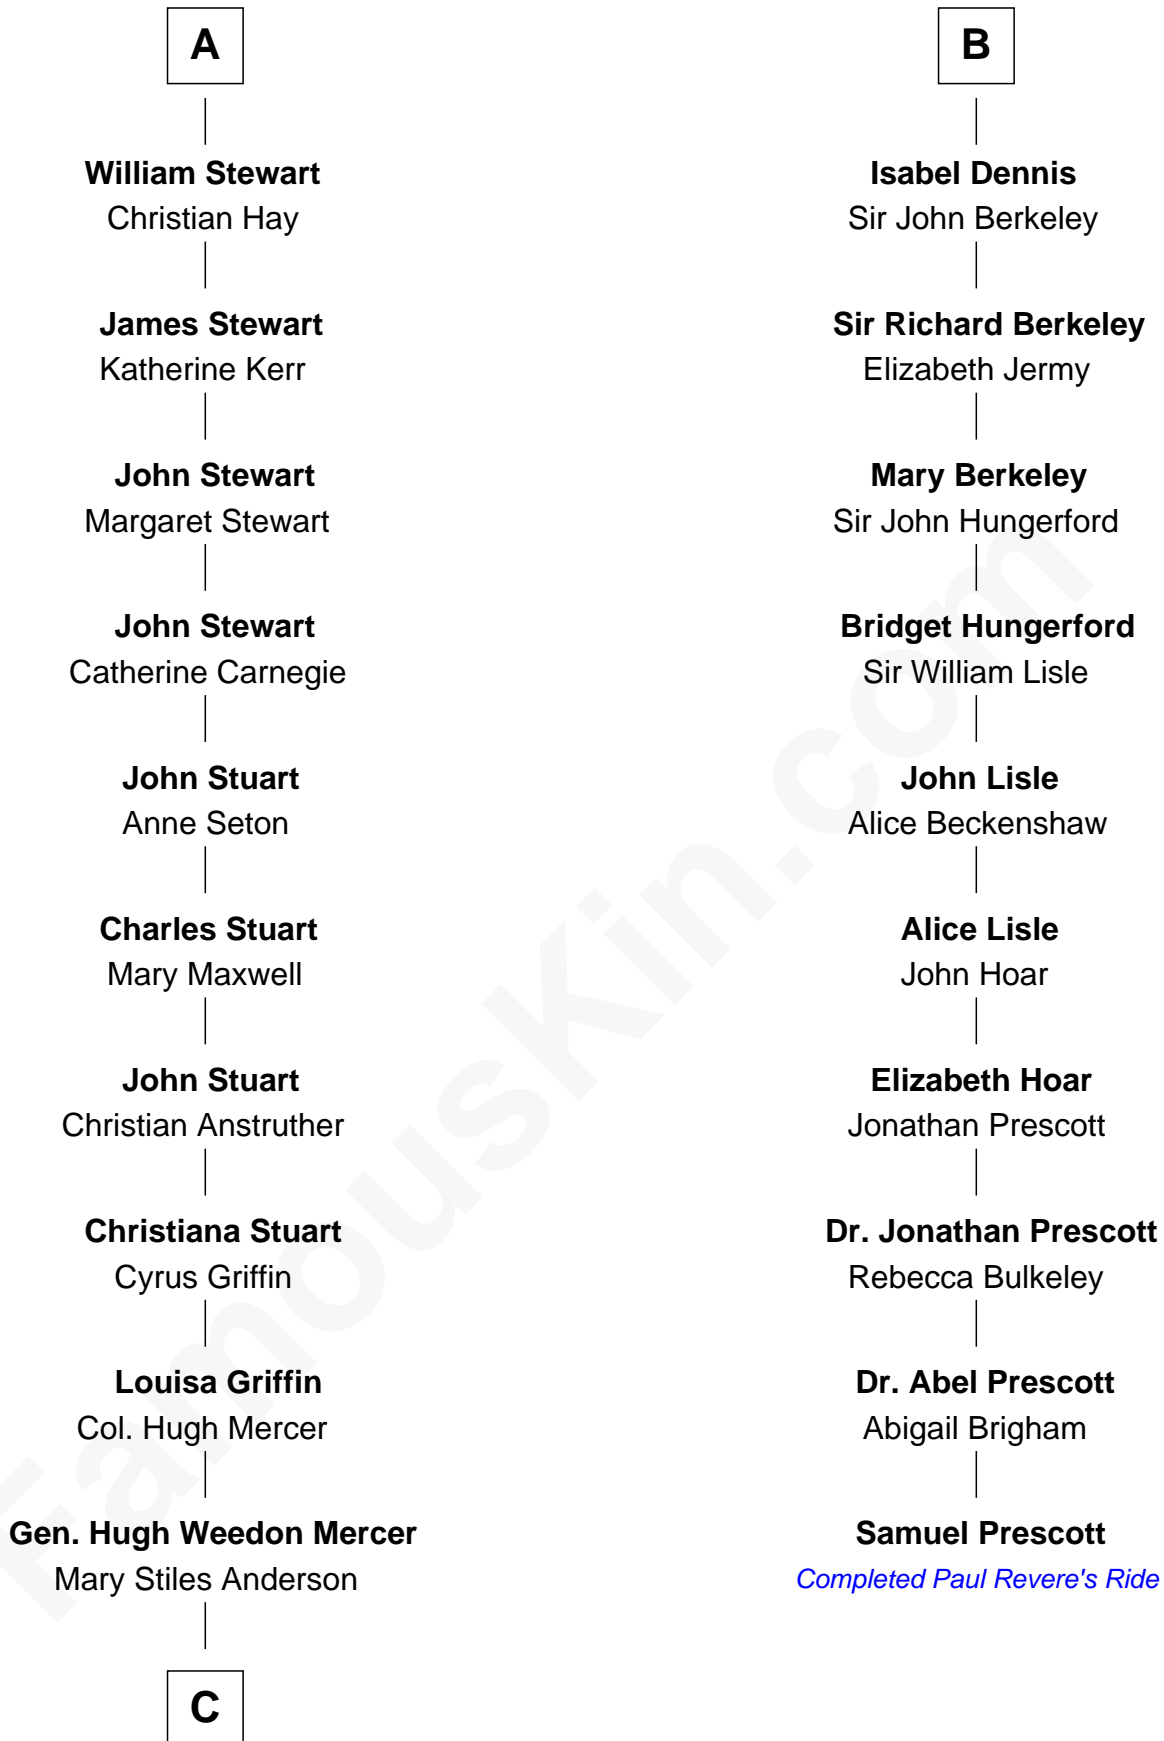

## Relationship Chart of

### Johnny Mercer

Songwriter and Co-Founder of Capitol Records

16th cousin 3 times removed of

### Samuel Prescott

Completed Paul Revere's Midnight Ride

**C**

George Anderson Mercer

Nanny Maury Herndon

George Anderson Mercer

Lillian Elizabeth Ciucevich

Johnny Mercer