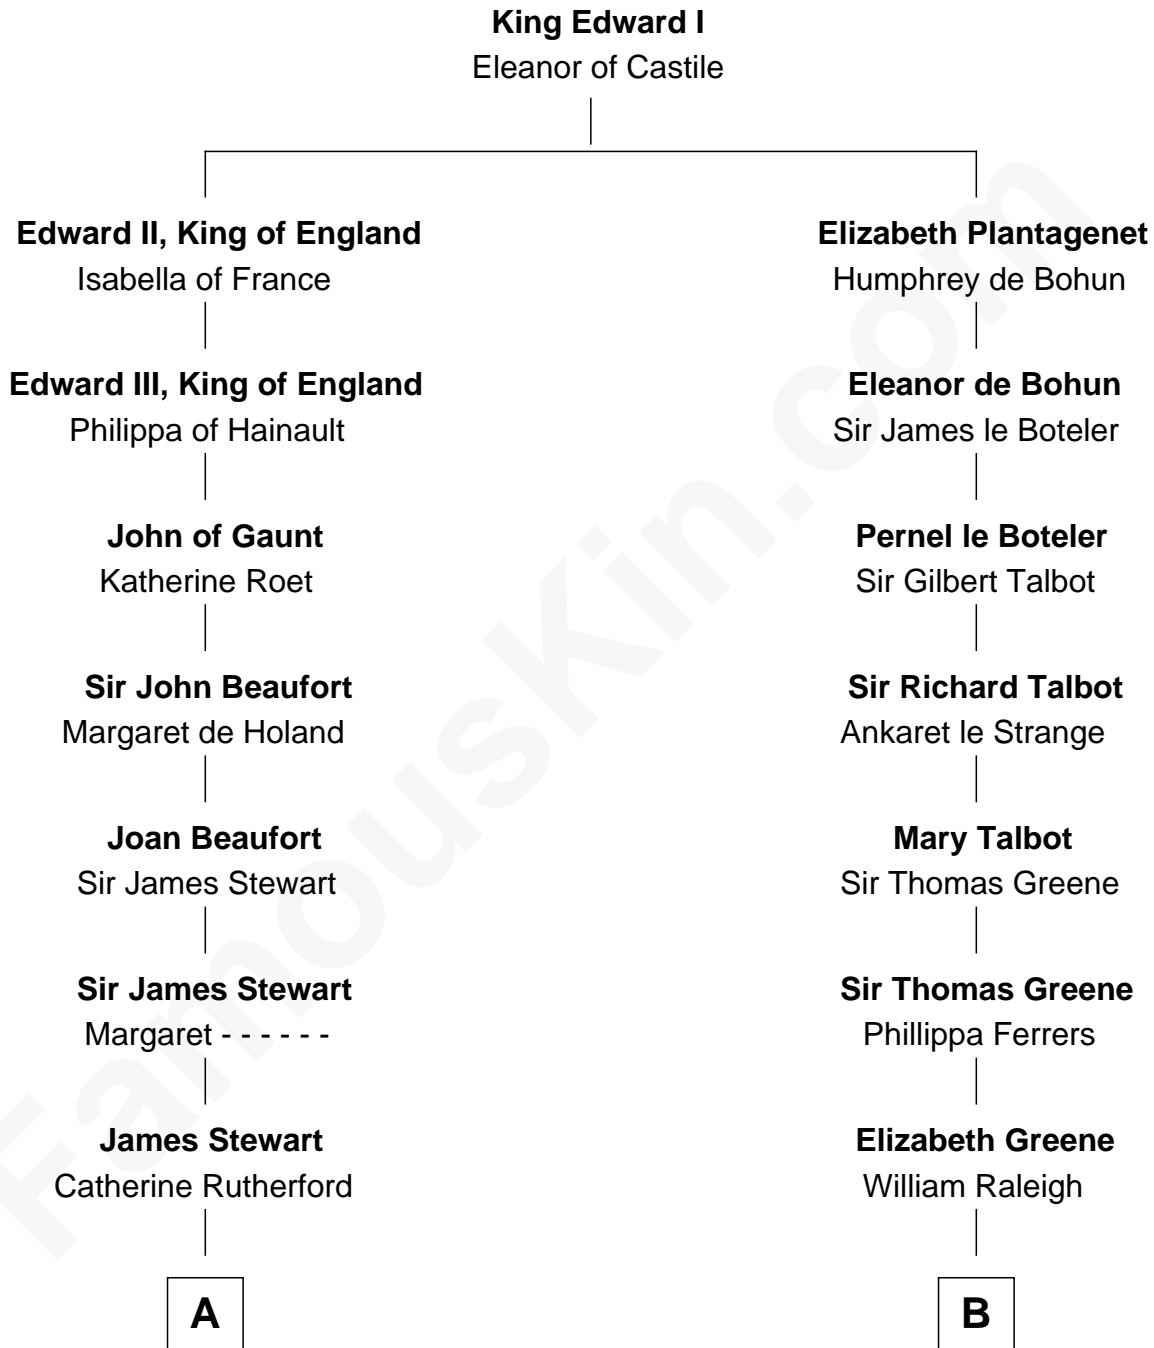

FamousKin.com

Relationship Chart of

Johnny Mercer

Songwriter and Co-Founder of Capitol Records

19th cousin 1 time removed of

Stephen A. Douglas

Participated in Lincoln-Douglas Debates

C