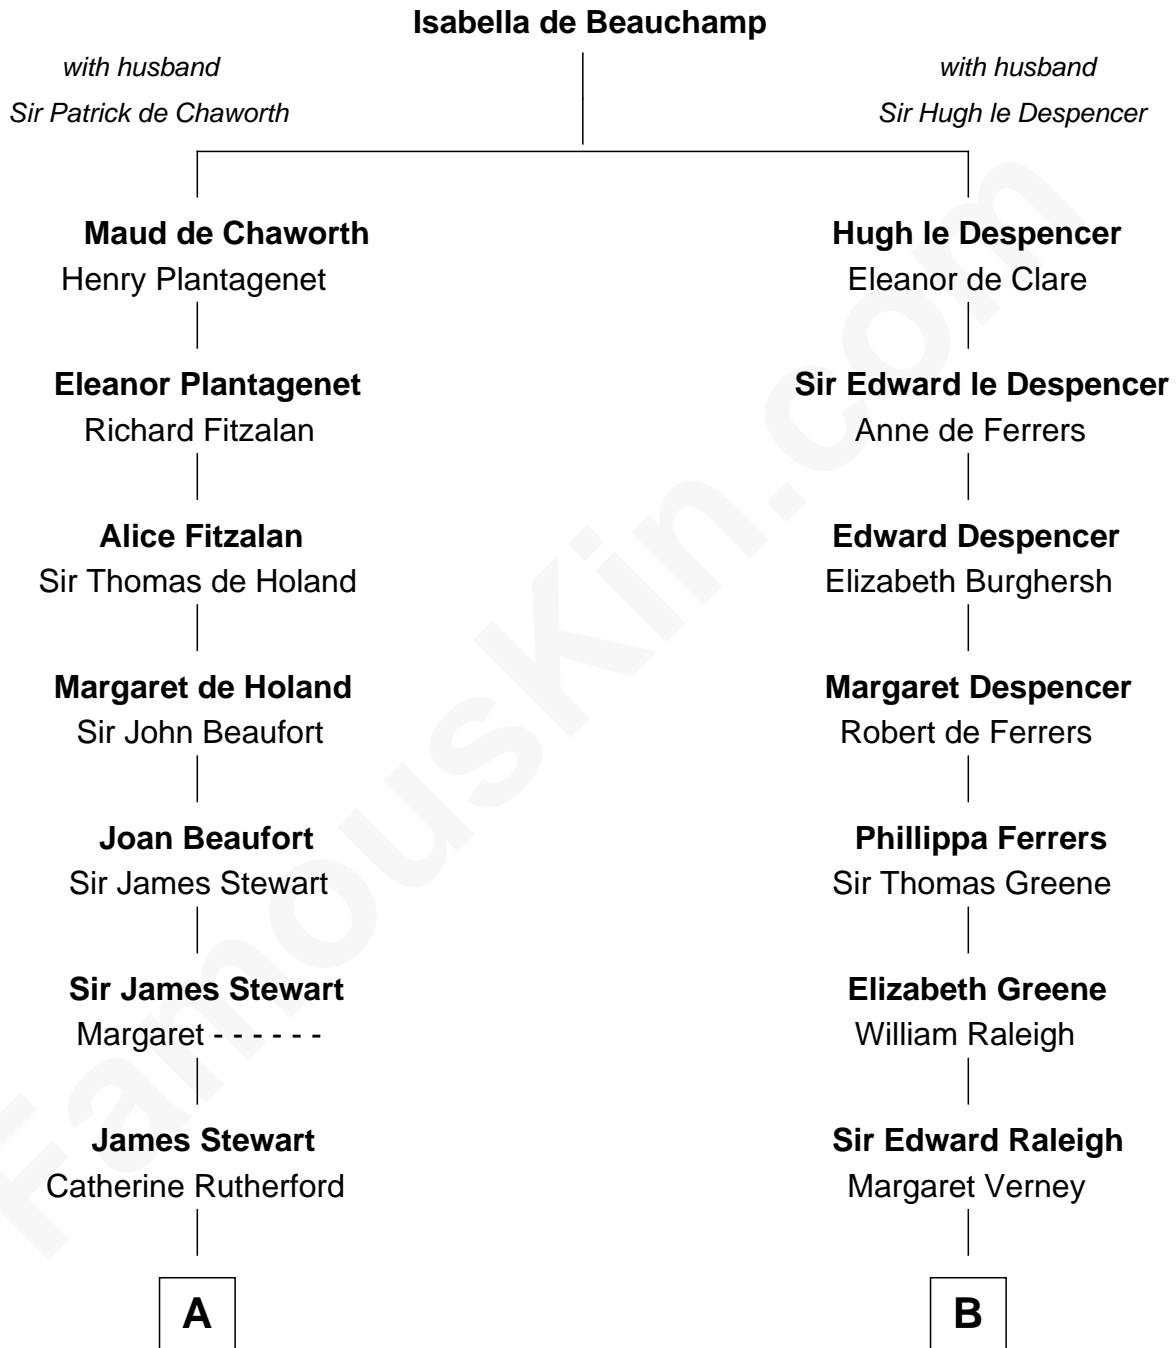

FamousKin.com

Relationship Chart of

Johnny Mercer

Songwriter and Co-Founder of Capitol Records

19th cousin of

Stephen A. Douglas

Participated in Lincoln-Douglas Debates

C

George Anderson Mercer

Nanny Maury Herndon

George Anderson Mercer

Lillian Elizabeth Ciucevich

Johnny Mercer

Co-Founder of Capitol Records

D

Martha Arnold