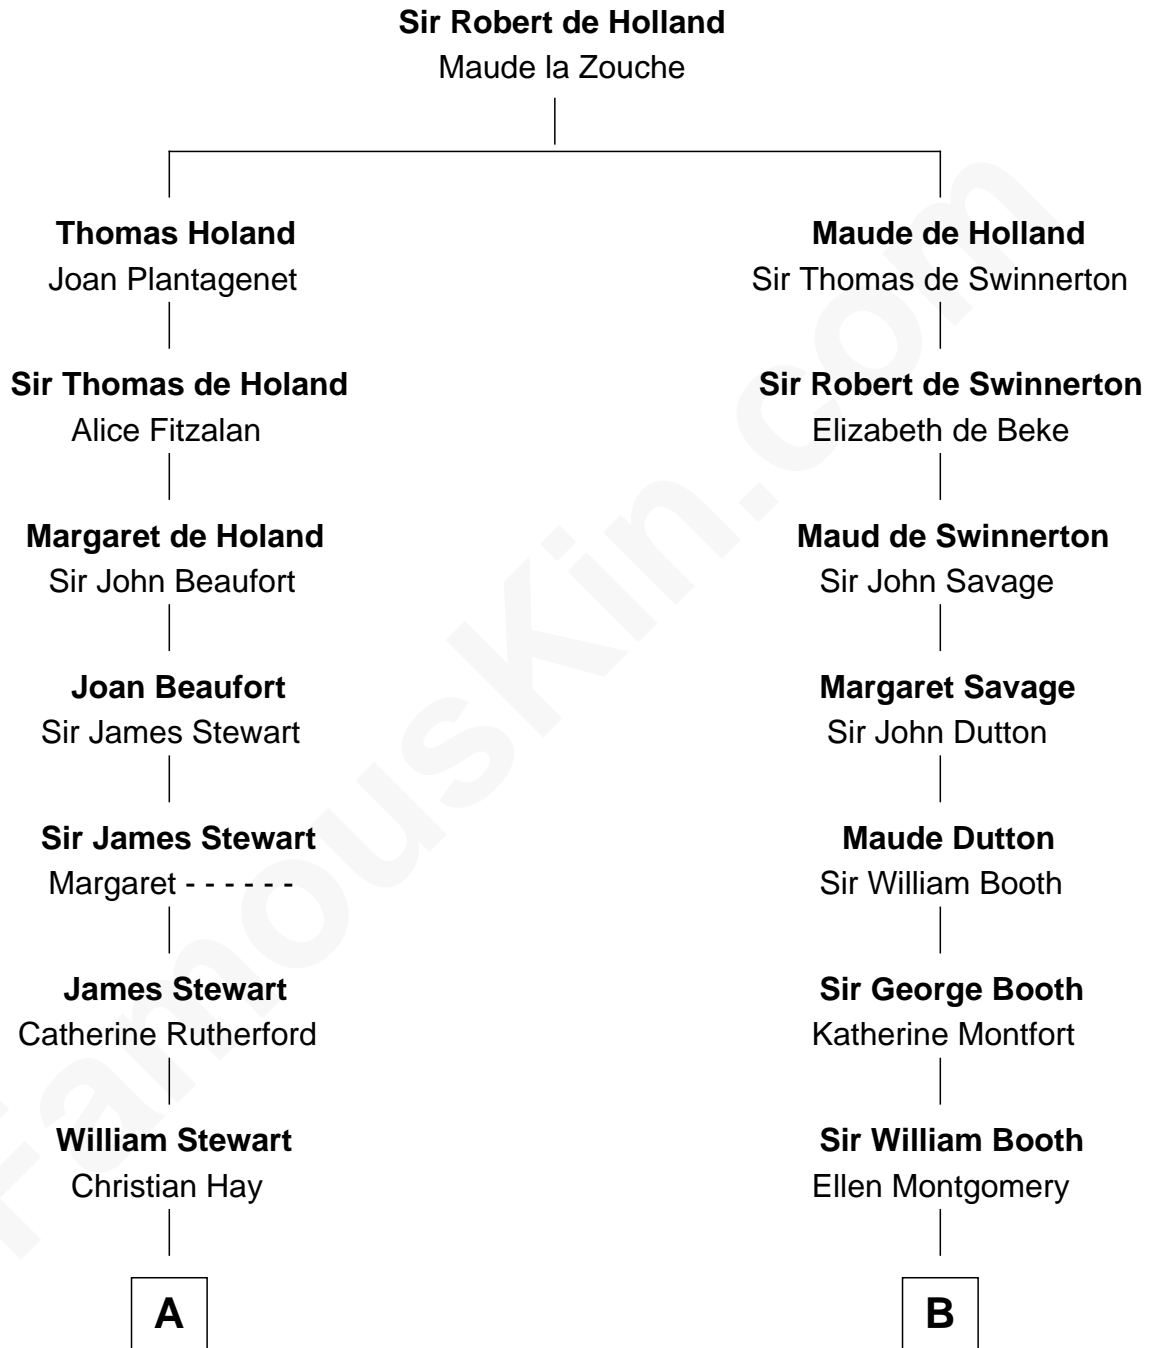

FamousKin.com

Relationship Chart of

Johnny Mercer

Songwriter and Co-Founder of Capitol Records

17th cousin 1 time removed of

Stephen A. Douglas

Participated in Lincoln-Douglas Debates