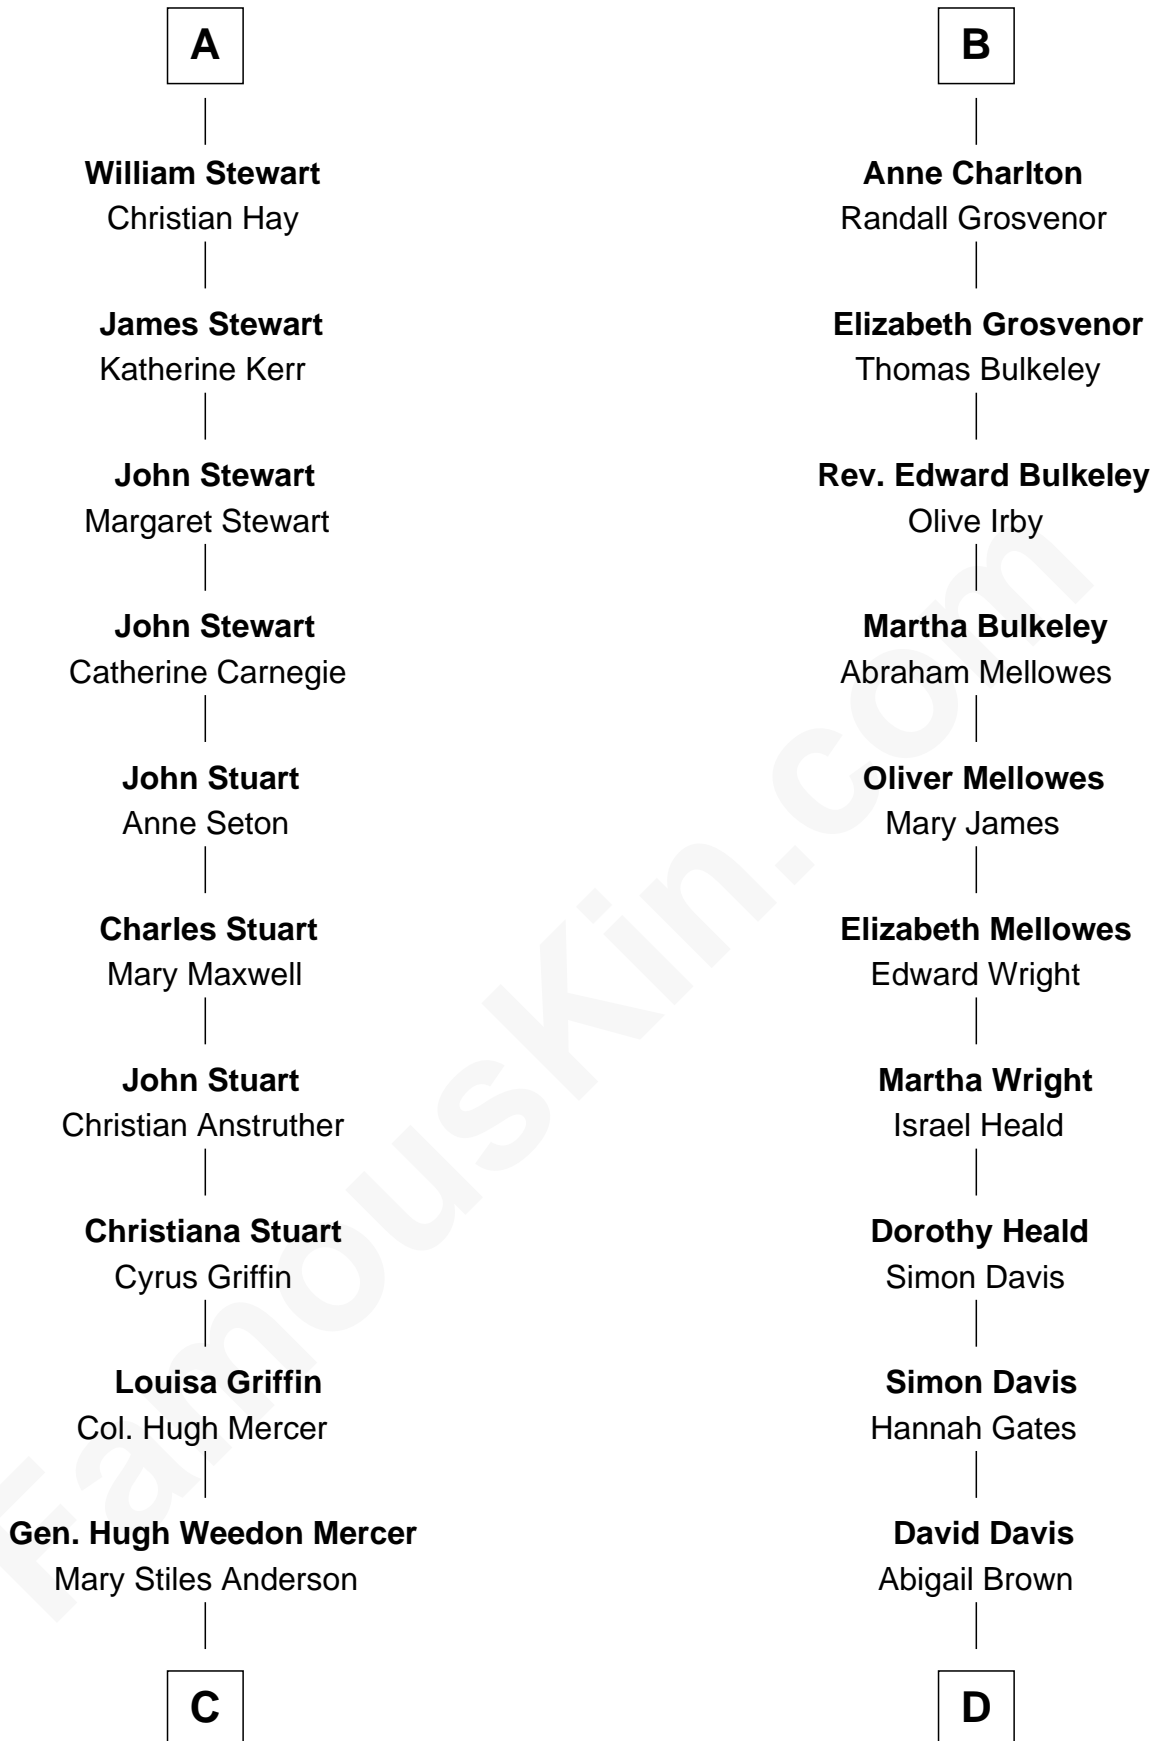

FamousKin.com Relationship Chart of

Johnny Mercer

Songwriter and Co-Founder of Capitol Records

19th cousin of

John Davis Long

32nd Governor of Massachusetts

Sir Alan la Zouche

Eleanor de Segrave

C

George Anderson Mercer

Nanny Maury Herndon

George Anderson Mercer

Lillian Elizabeth Ciucevich

Johnny Mercer

Co-Founder of Capitol Records

D