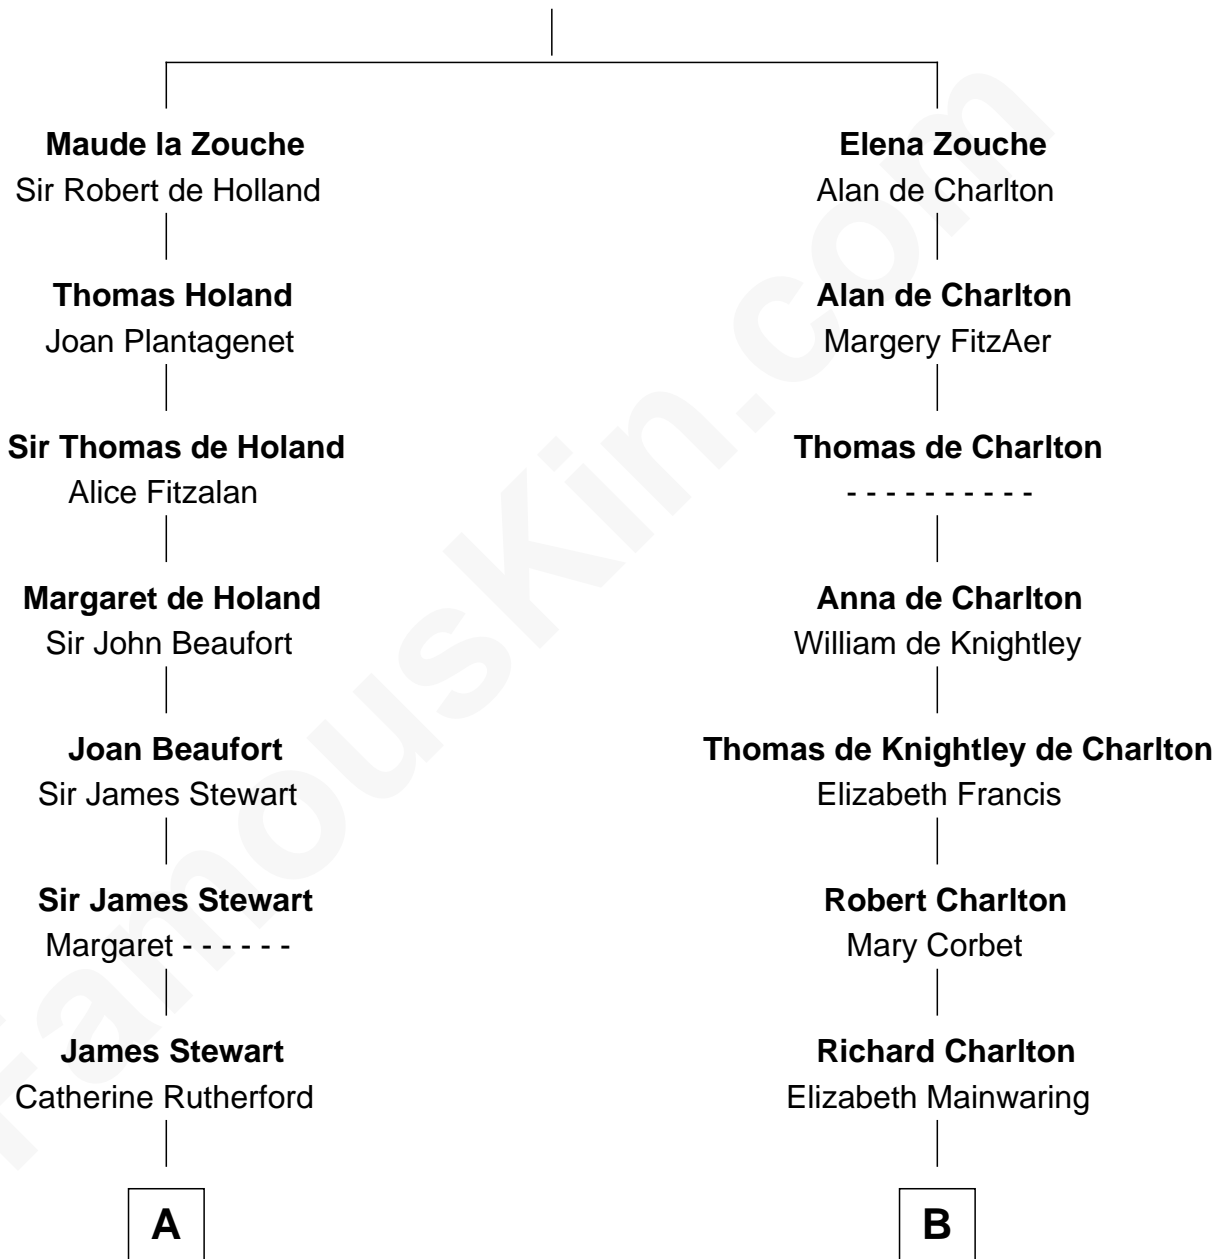

FamousKin.com Relationship Chart of

Johnny Mercer

Songwriter and Co-Founder of Capitol Records

19th cousin of

John Davis Long

32nd Governor of Massachusetts

Sir Alan la Zouche

Eleanor de Segrave

C

George Anderson Mercer

Nanny Maury Herndon

George Anderson Mercer

Lillian Elizabeth Ciucevich

Johnny Mercer

Co-Founder of Capitol Records

D

Simon Davis

Persis Temple

Julia Temple Davis

Zadoc Long

John Davis Long

32nd Governor of Massachusetts

FamousKin.com