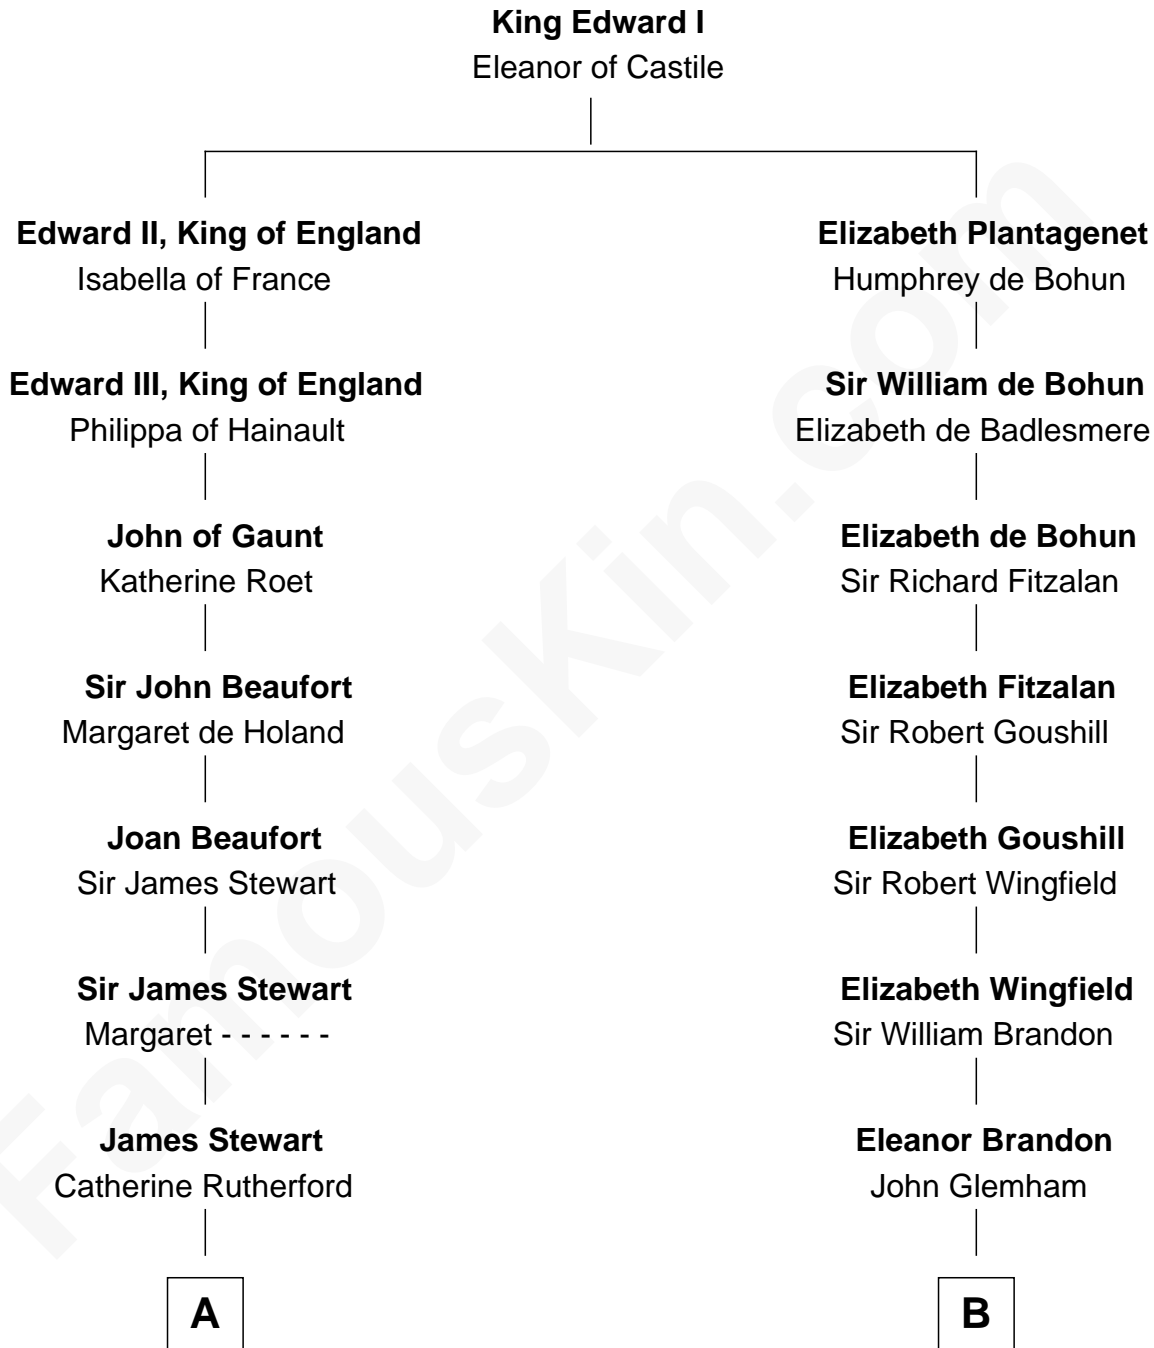

FamousKin.com

Relationship Chart of

Johnny Mercer

Songwriter and Co-Founder of Capitol Records

14th cousin 5 times removed of

Roger Sherman

Signer of the Declaration of Independence

C

George Anderson Mercer

Nanny Maury Herndon

George Anderson Mercer

Lillian Elizabeth Ciucevich

Johnny Mercer

Co-Founder of Capitol Records

FamousKin.com