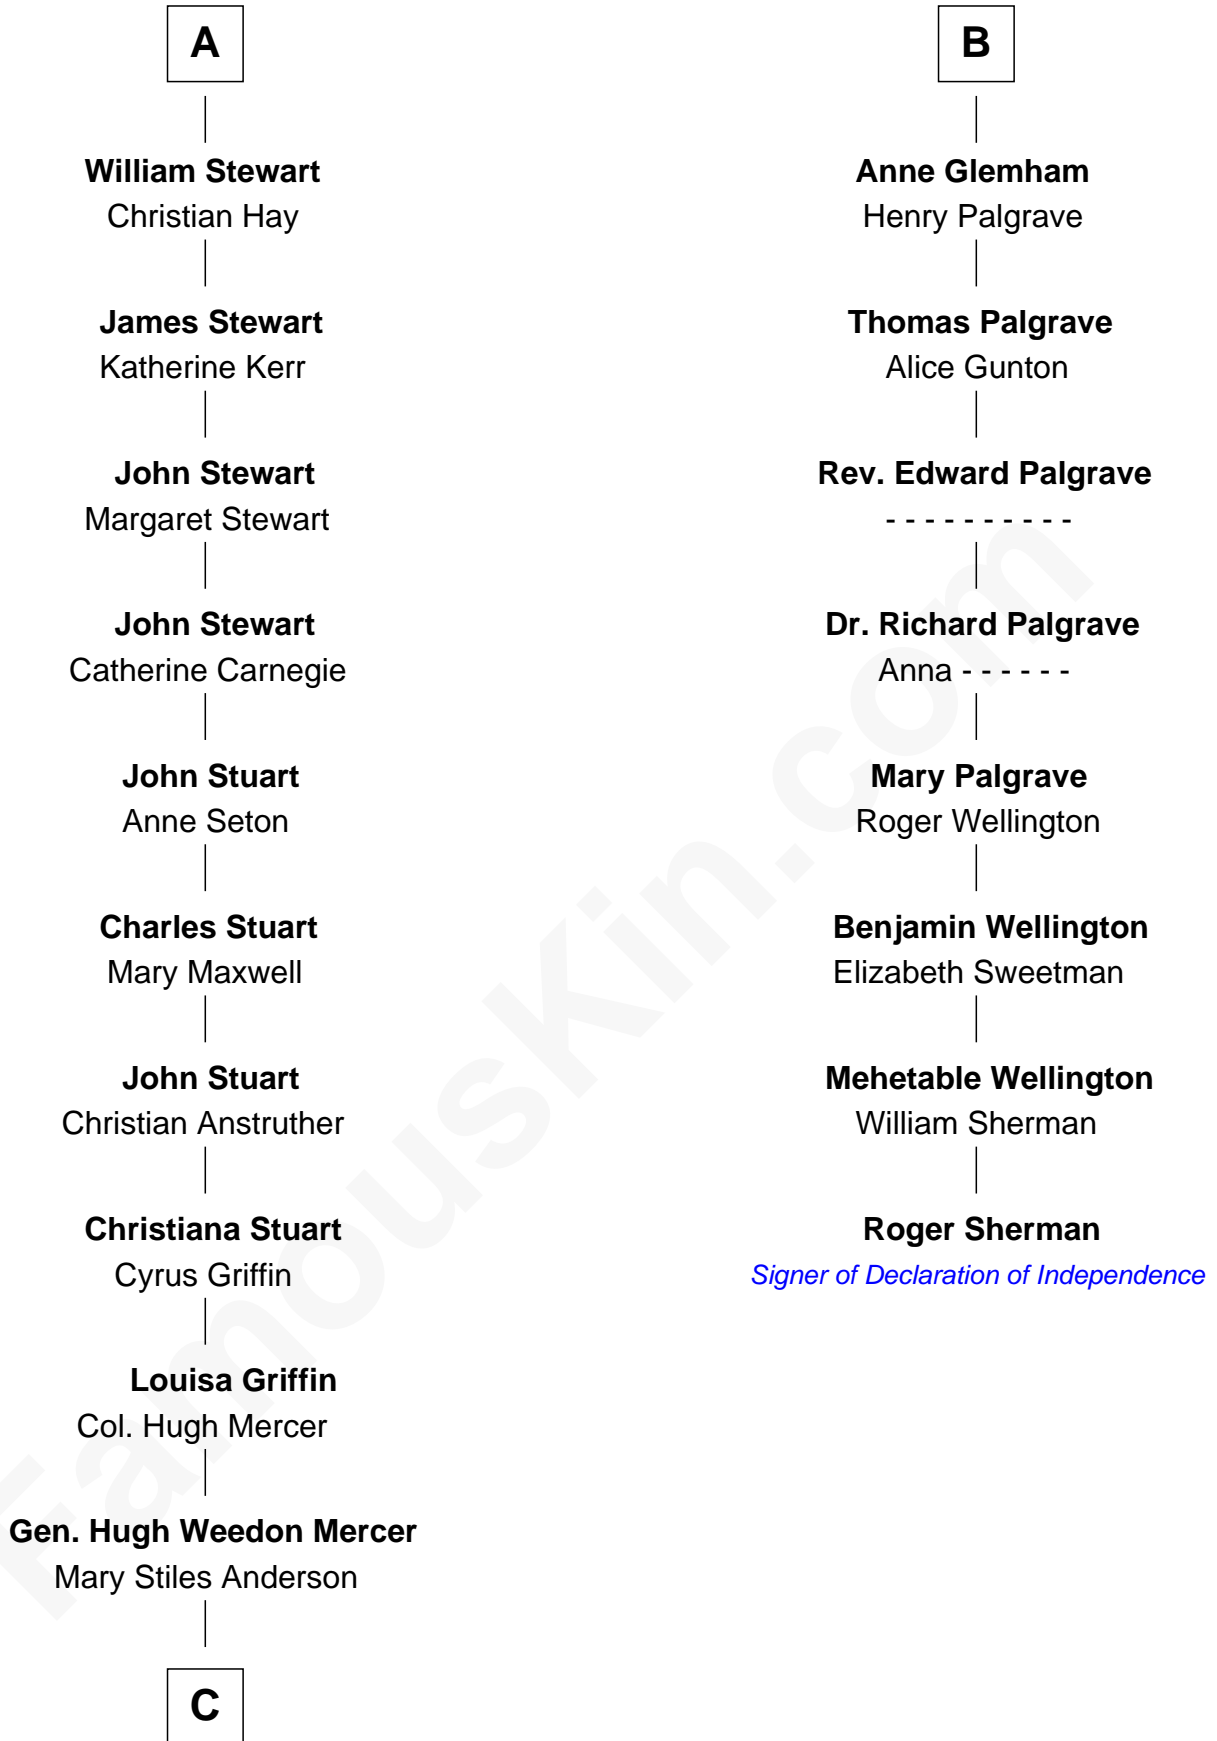

FamousKin.com

Relationship Chart of

Johnny Mercer

Songwriter and Co-Founder of Capitol Records

14th cousin 5 times removed of

Roger Sherman

Signer of the Declaration of Independence

C

George Anderson Mercer

Nanny Maury Herndon

George Anderson Mercer

Lillian Elizabeth Ciucevich

Johnny Mercer

Co-Founder of Capitol Records

FamousKin.com