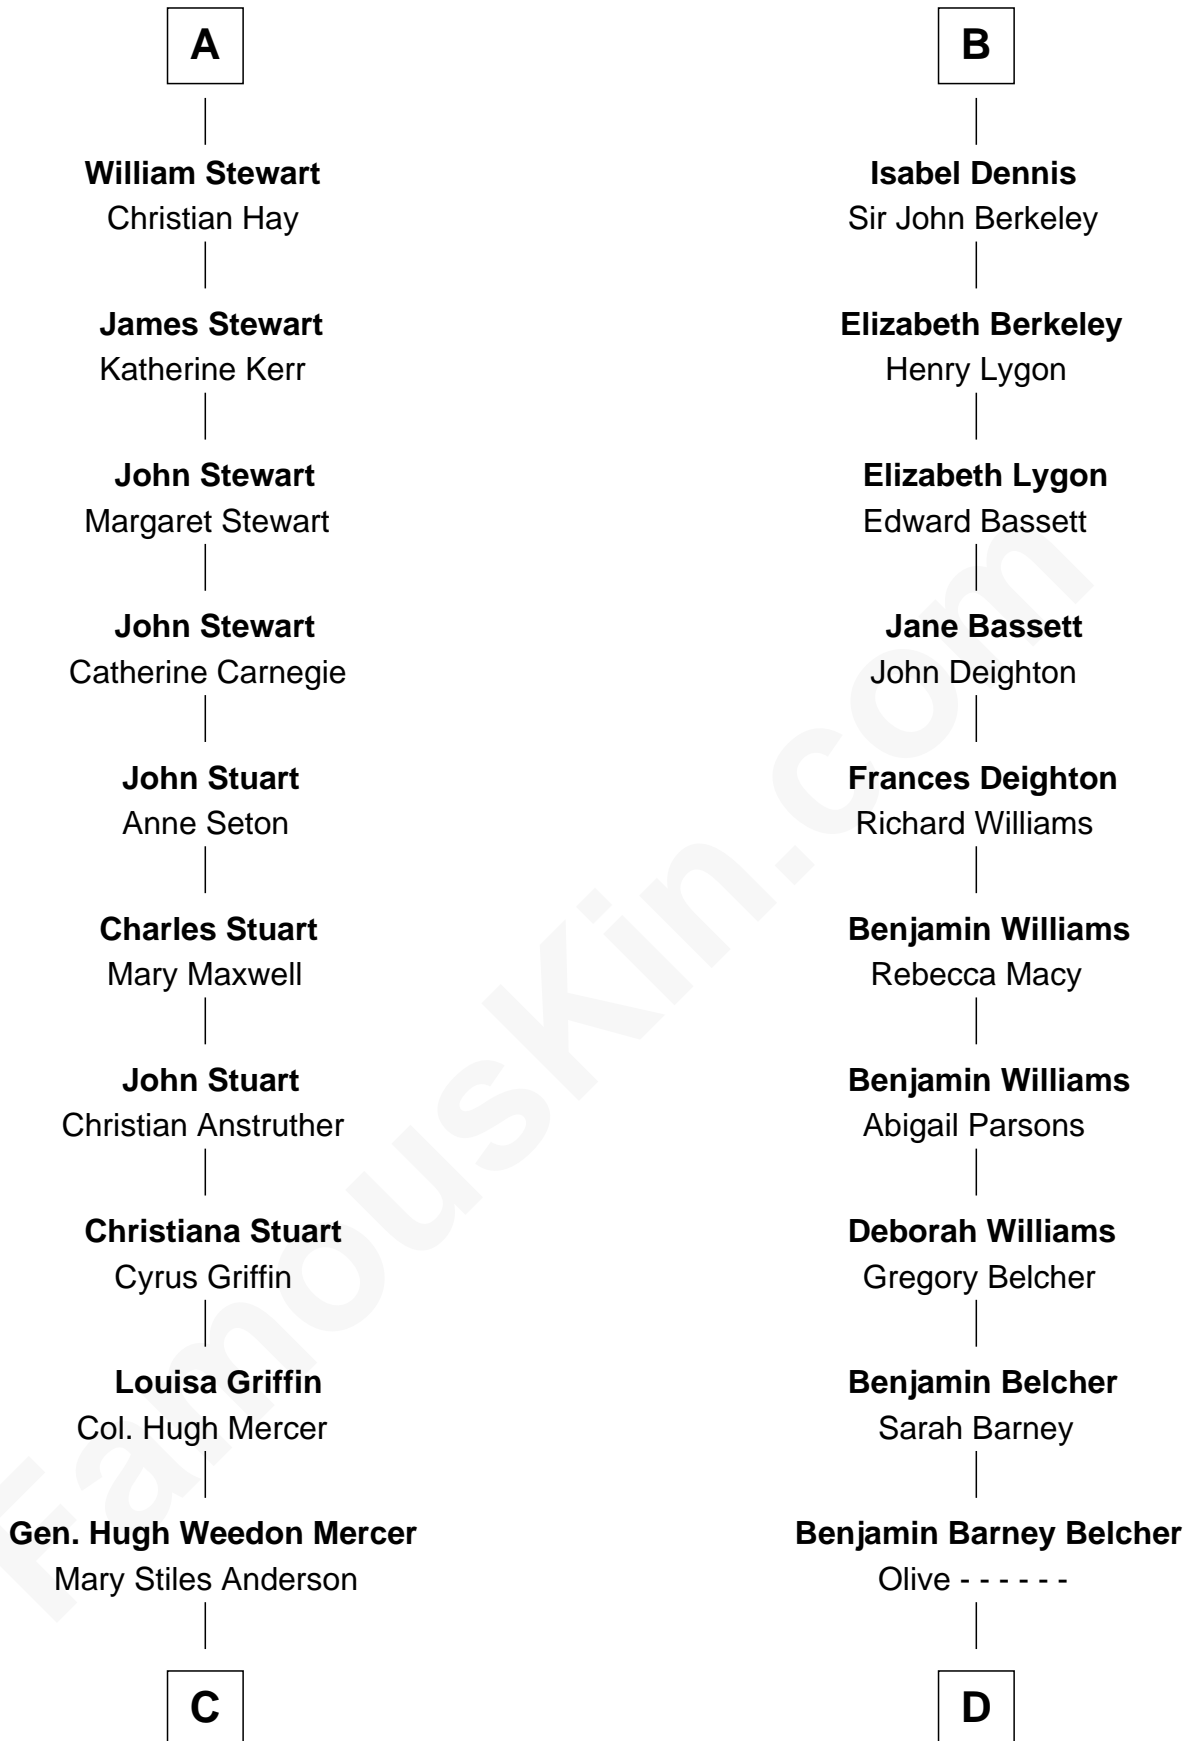

## Relationship Chart of

### Johnny Mercer

*Songwriter and Co-Founder of Capitol Records*

19th cousin of

**General Douglas MacArthur**  
*U.S. Army - World War II*

**C**

**George Anderson Mercer**

Nanny Maury Herndon

**George Anderson Mercer**