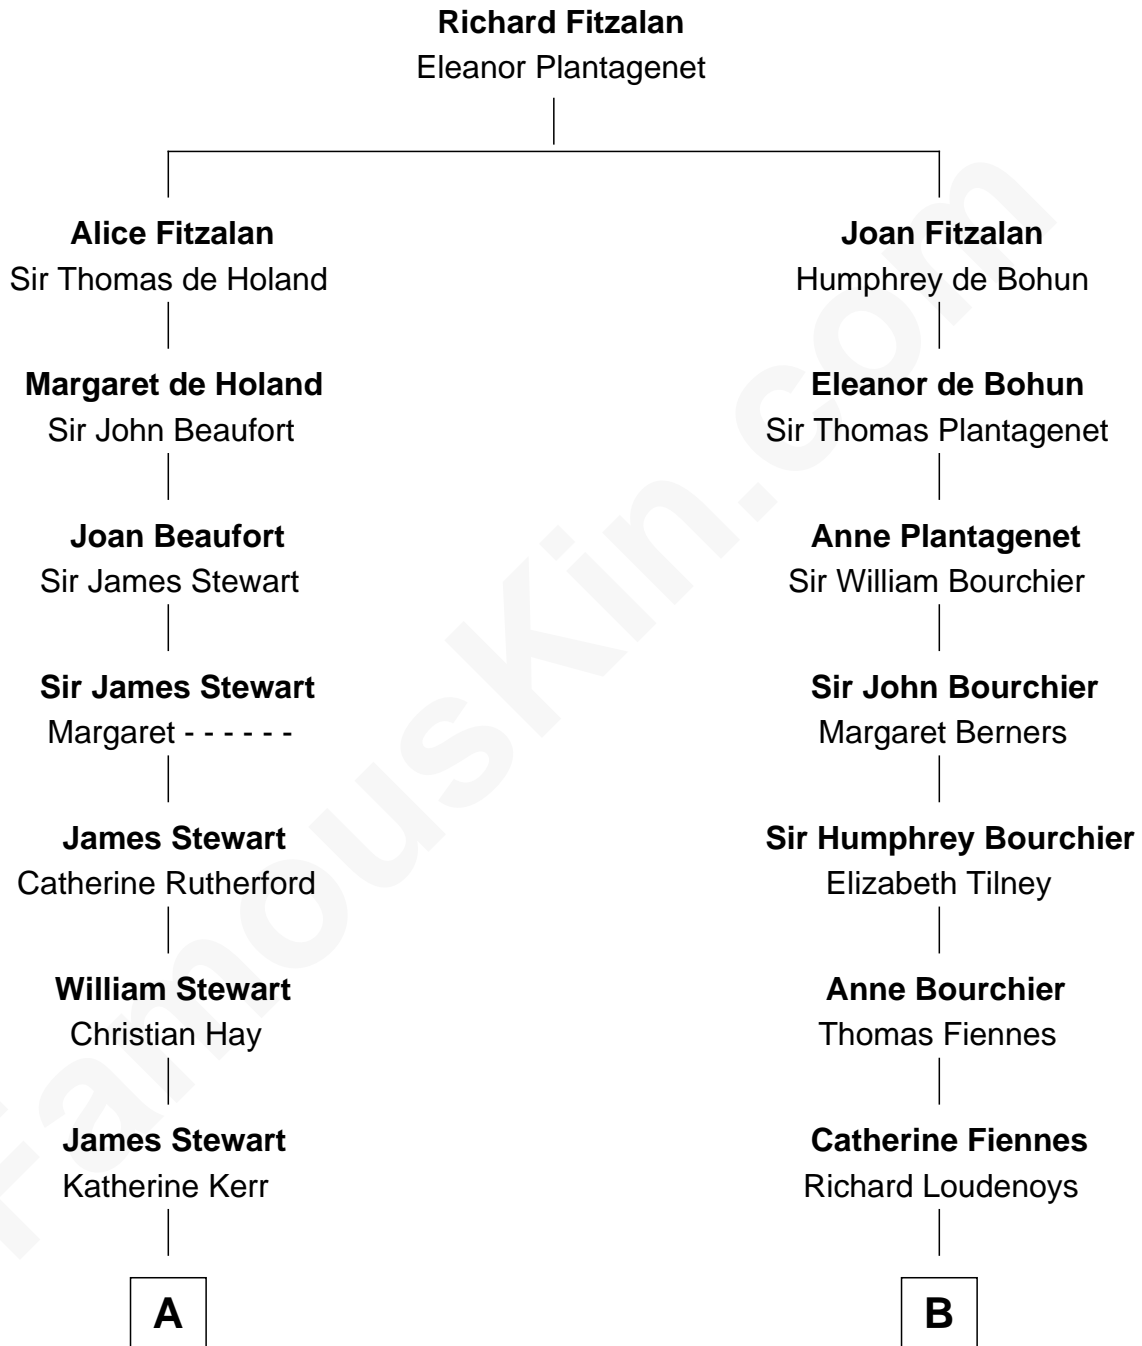

FamousKin.com

Relationship Chart of

Johnny Mercer

Songwriter and Co-Founder of Capitol Records

17th cousin 2 times removed of

Frank Lloyd Wright
American Architect

C

Rev. David Wright

Abigail Goddard

William Carey Wright

Anna Lloyd Jones

Frank Lloyd Wright

American Architect

FamousKin.com