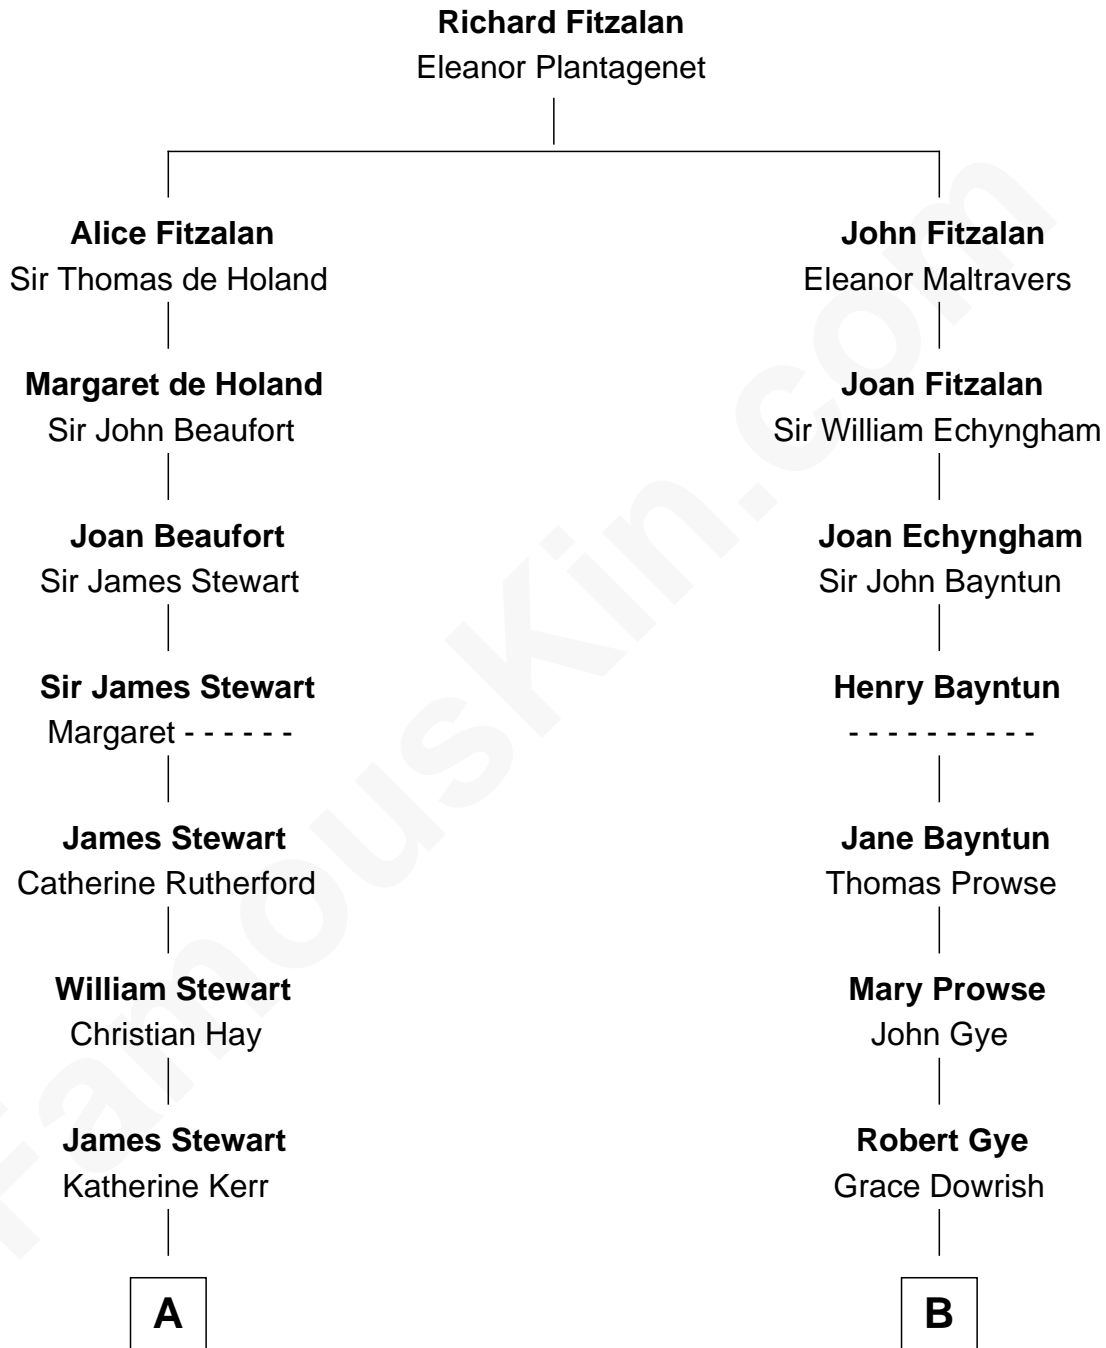

FamousKin.com Relationship Chart of

Johnny Mercer

Songwriter and Co-Founder of Capitol Records

17th cousin 1 time removed of

Kyra Sedgwick

TV and Movie Actress

C

Henry Dwight Sedgwick

Patricia Ann Rosenwald

Kyra Sedgwick

TV and Movie Actress

FamousKin.com