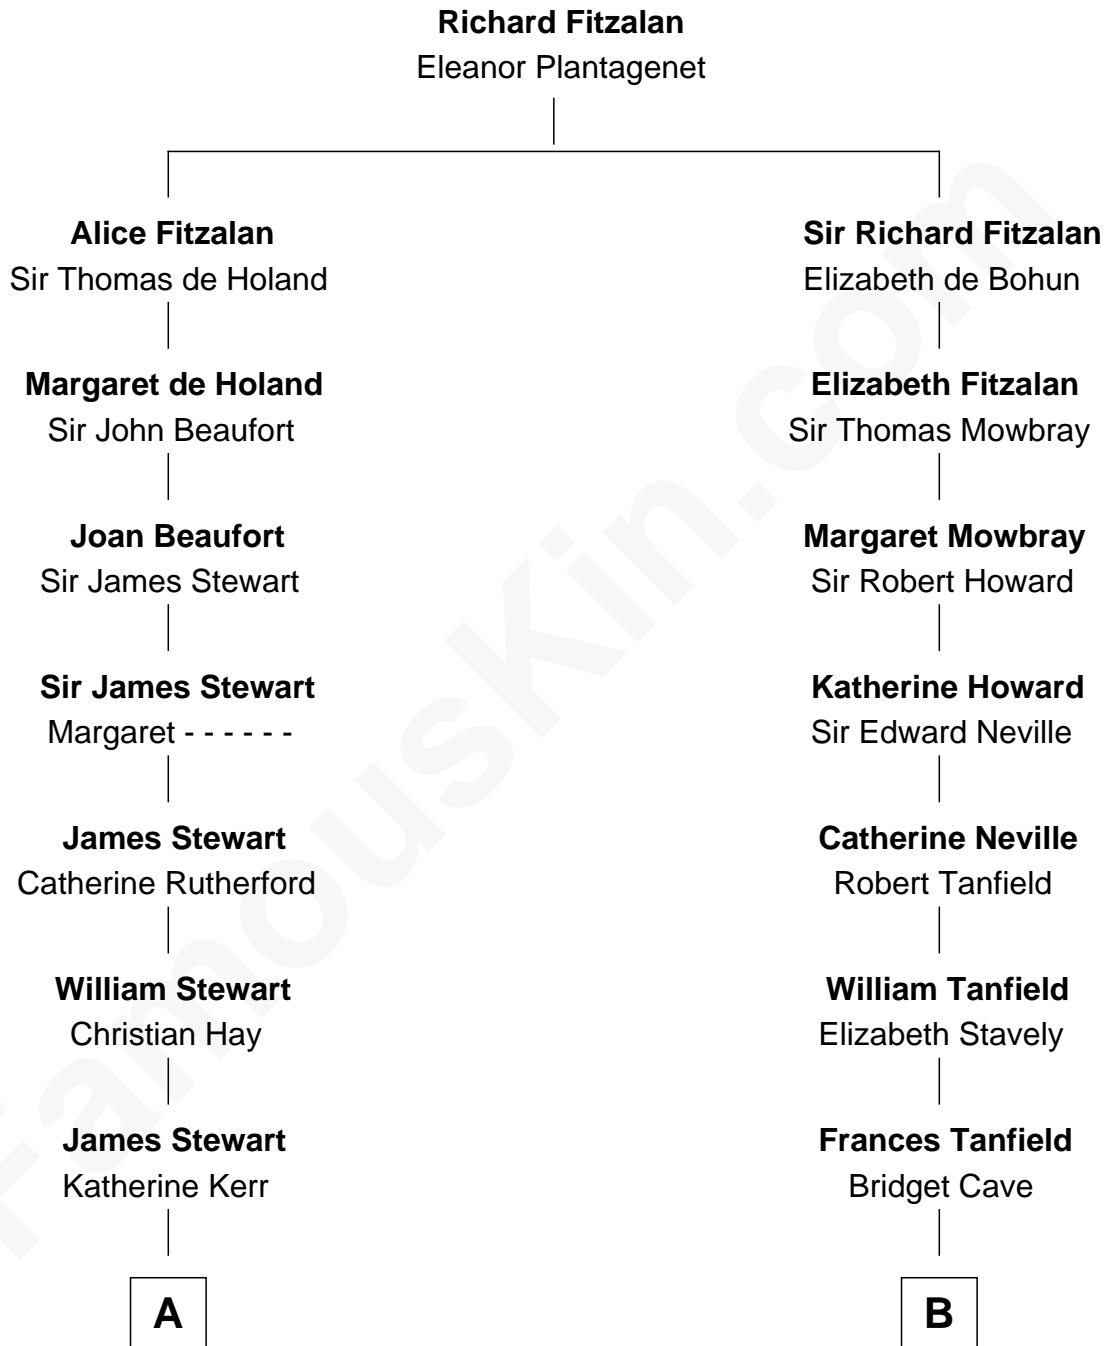

Douglas Trumbull

Film Special Effects Pioneer