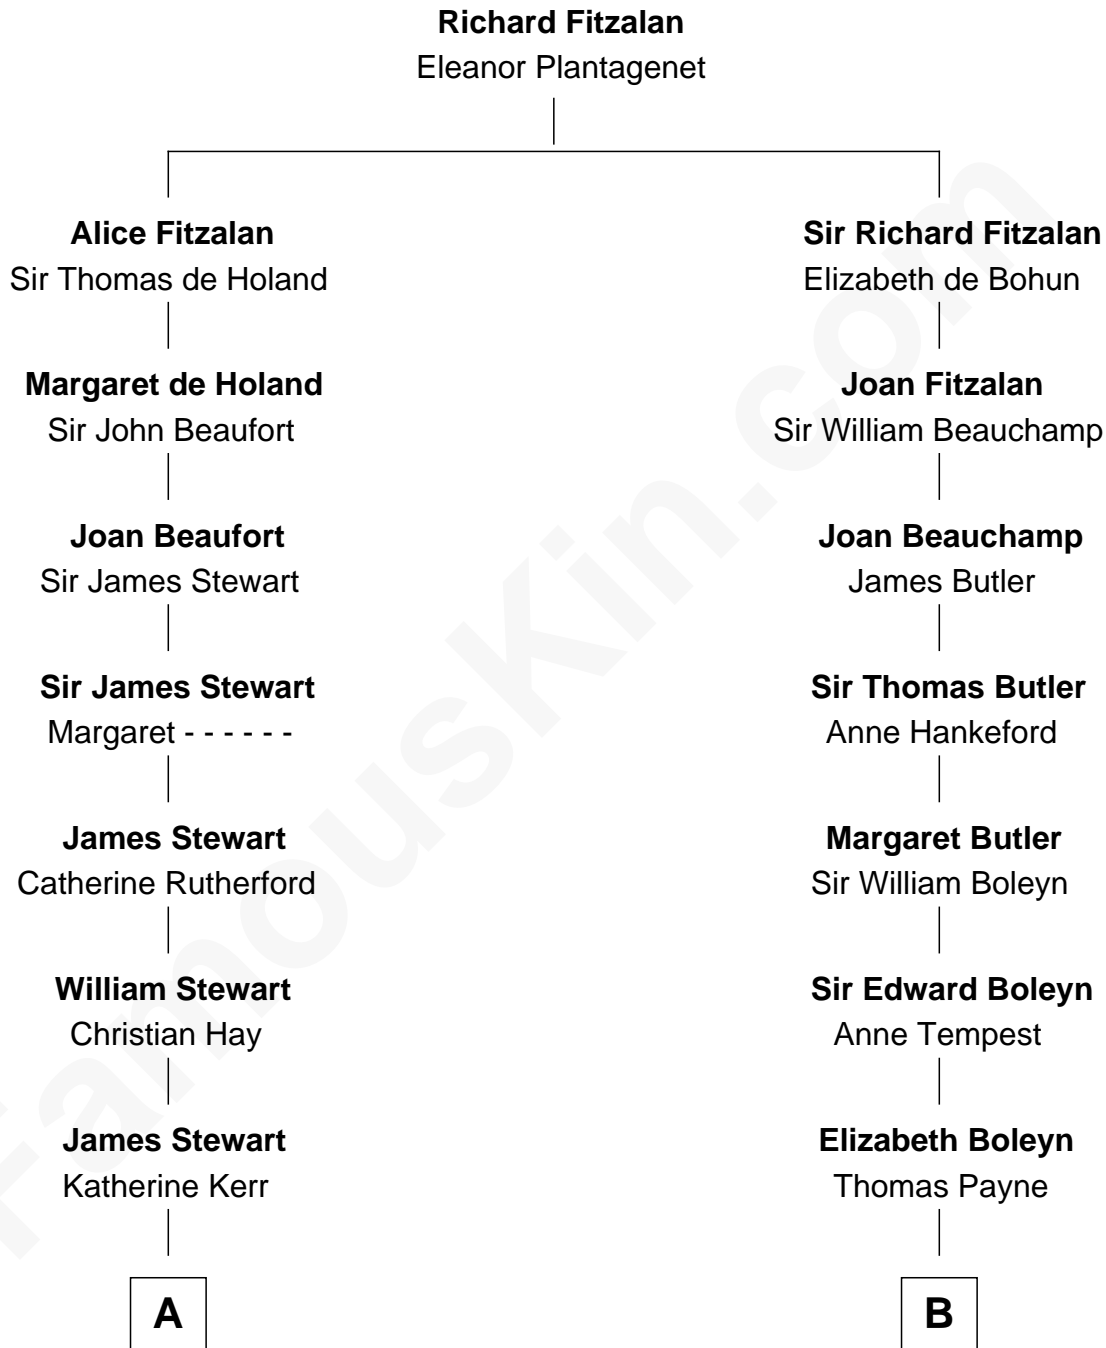

FamousKin.com

Relationship Chart of

Johnny Mercer

Songwriter and Co-Founder of Capitol Records

17th cousin 3 times removed of

David Crosby

Singer and Songwriter

C

Edward Nicoll Crosby

Elizabeth Maria Van Schoonhoven

Frederic Van Schoonhoven Crosby

Julia Floyd Delafield

Floyd Delafield Crosby

Aliph Van Corlandt Whitehead

David Crosby

Singer and Songwriter