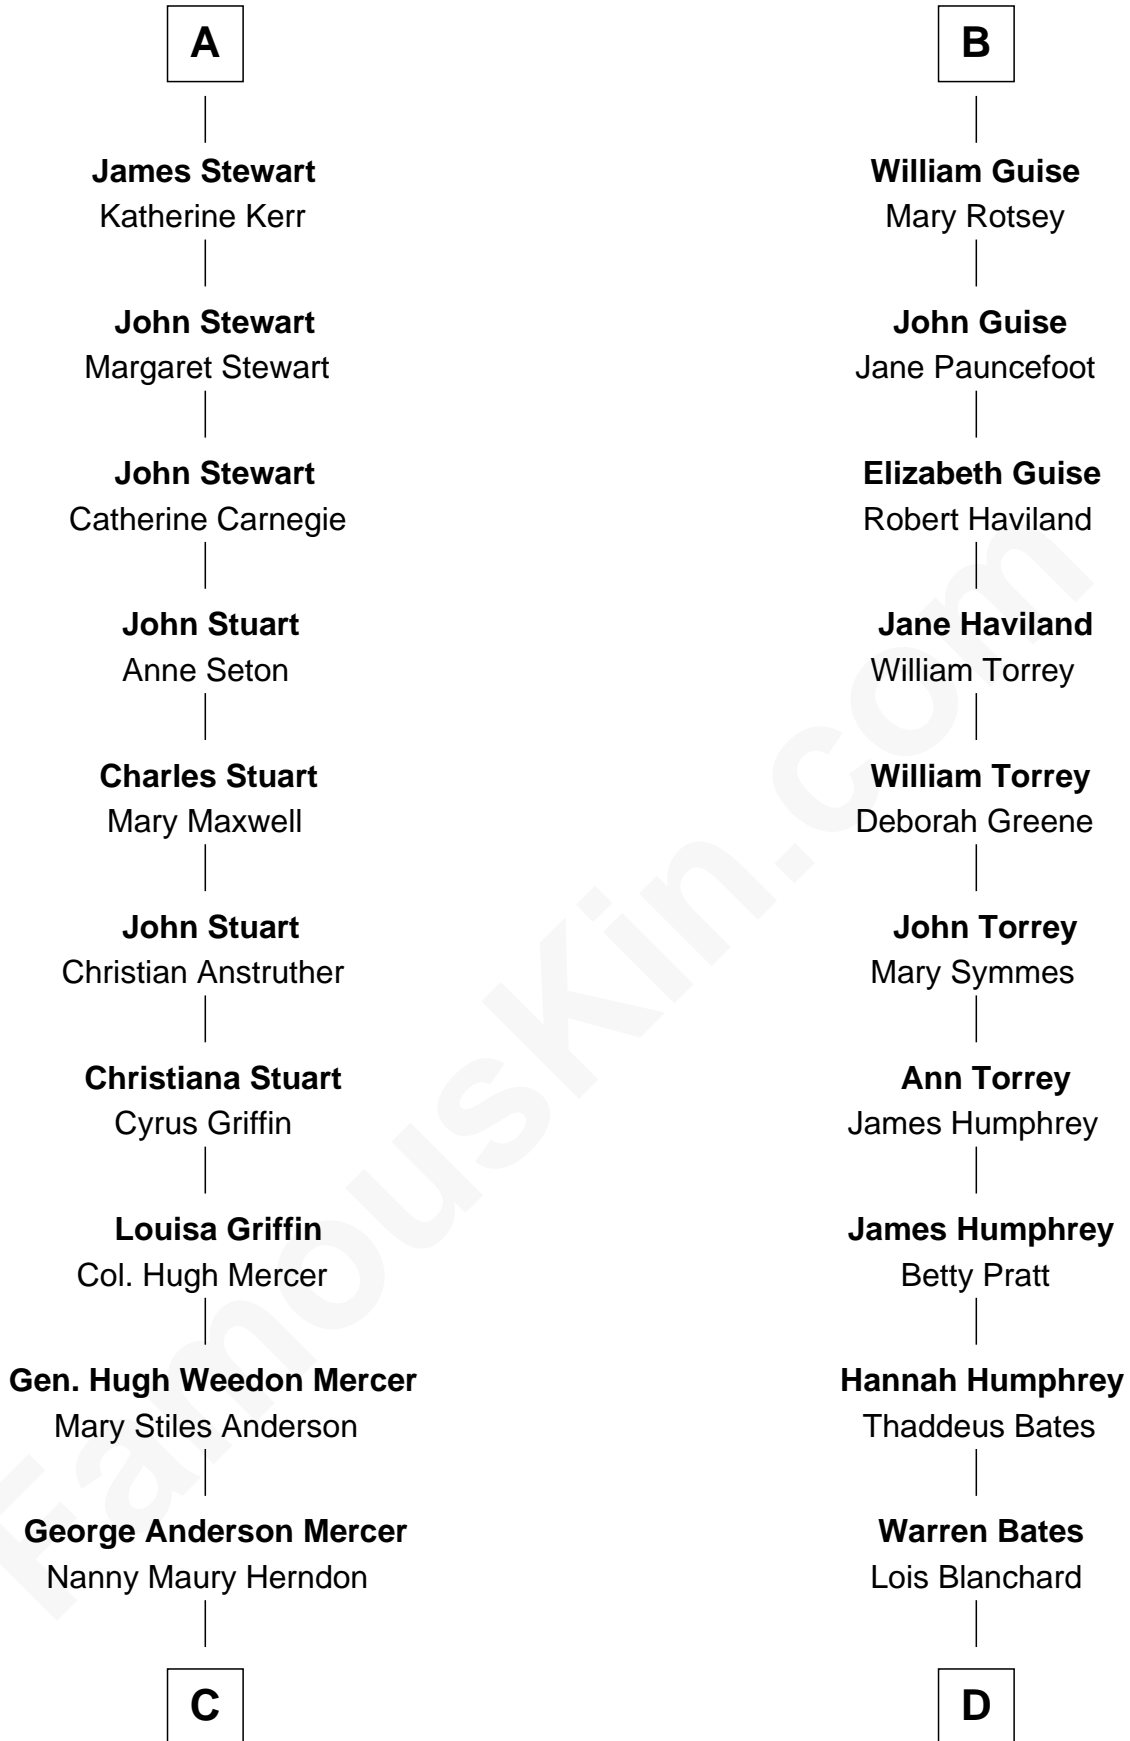

FamousKin.com Relationship Chart of

Johnny Mercer

Songwriter and Co-Founder of Capitol Records

18th cousin 3 times removed of

Hal Holbrook

TV and Movie Actor

Henry Plantagenet

Maud de Chaworth

C

George Anderson Mercer
Lillian Elizabeth Ciucevich

Johnny Mercer
Co-Founder of Capitol Records

D

Jane White Bates
Allen Vining

Lois Bates Vining
George Holbrook

Allen Vining Holbrook
Minnie Alberta Rowe

Harold Rowe Holbrook
Aileen R. Davenport