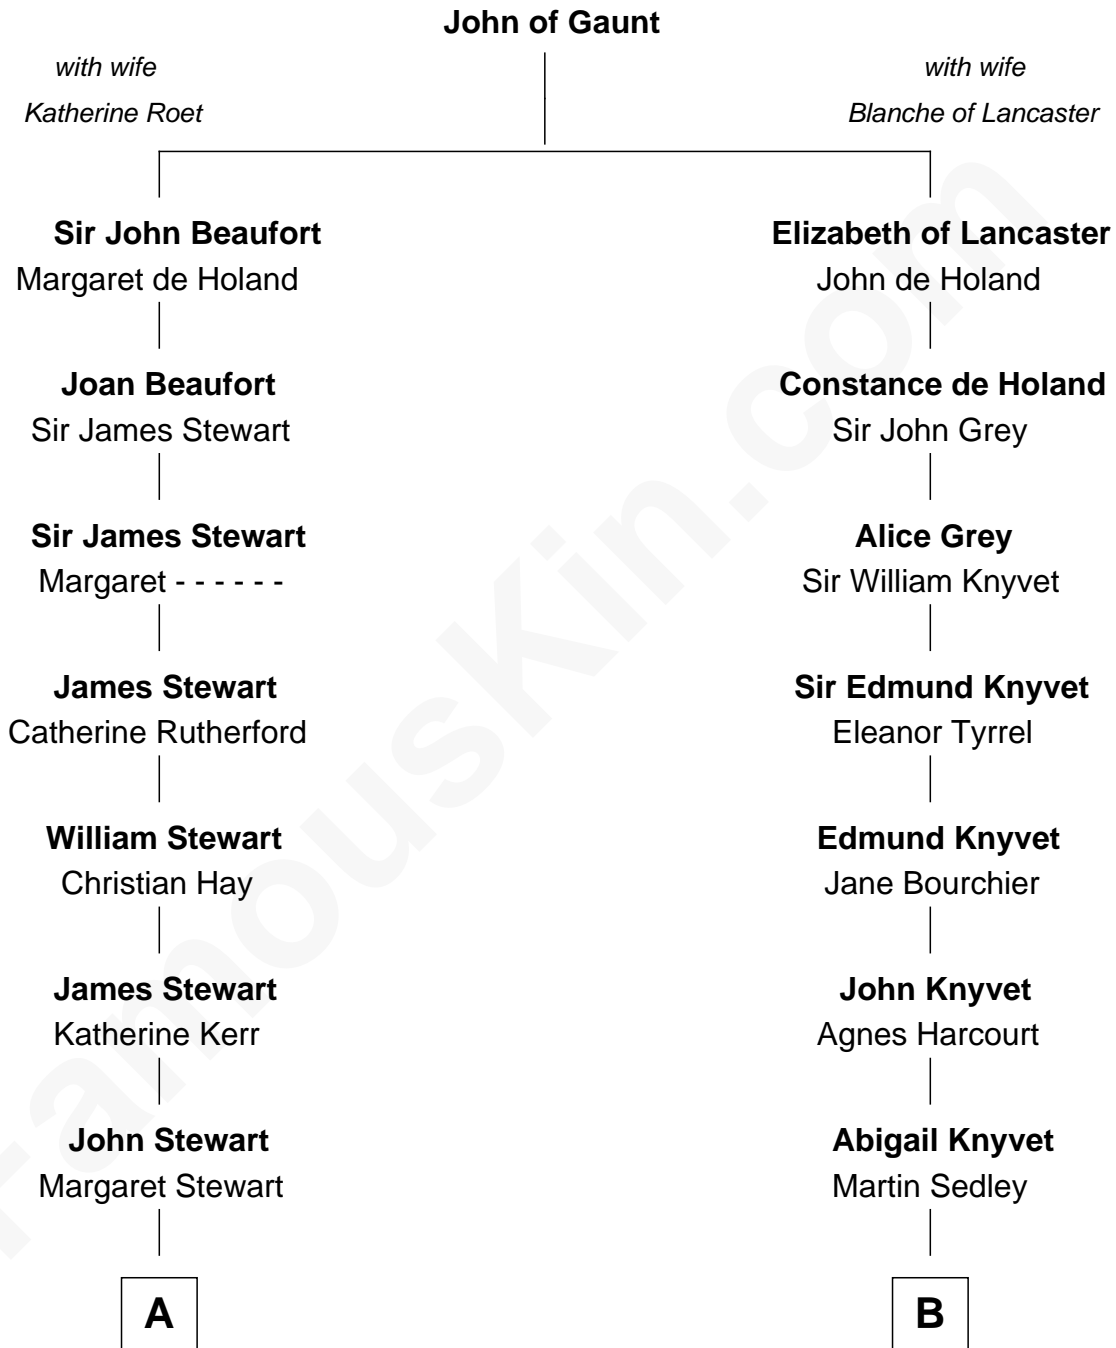

FamousKin.com

Relationship Chart of

Johnny Mercer

Songwriter and Co-Founder of Capitol Records

16th cousin 3 times removed of

Angela Y. Davis

Civil Rights Activist and former Black Panther

C

Murphy Renchor Jones

Mollie Spencer

Benjamin Frank Davis

Sallye Margarite Bell

Angela Y. Davis

Civil Rights Activist and former Black Panther

Angela Y. Davis photo by [Bernard Gotfryd](#)