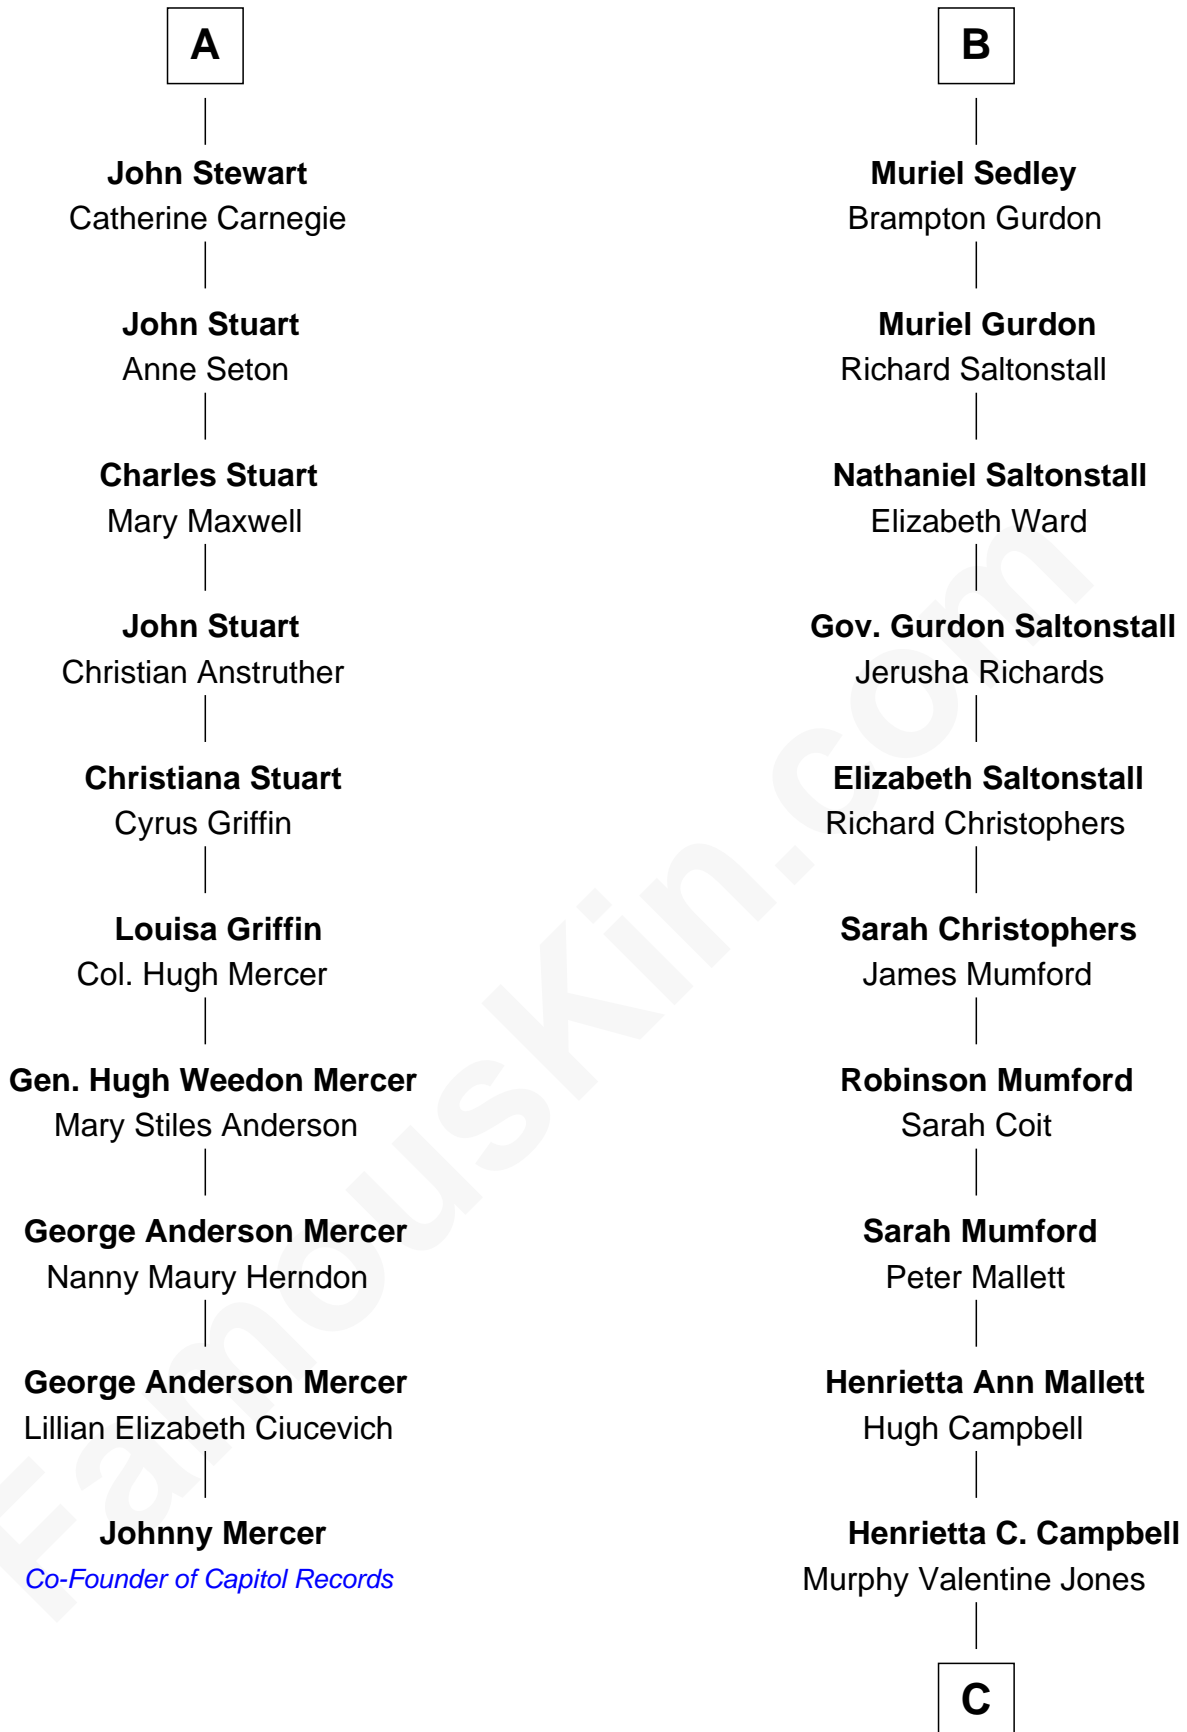

FamousKin.com

Relationship Chart of

Johnny Mercer

Songwriter and Co-Founder of Capitol Records

16th cousin 3 times removed of

Angela Y. Davis

Civil Rights Activist and former Black Panther

C

Murphy Renchor Jones

Mollie Spencer

Benjamin Frank Davis

Sallye Margarite Bell

Angela Y. Davis

Civil Rights Activist and former Black Panther

Angela Y. Davis photo by [Bernard Gotfryd](#)