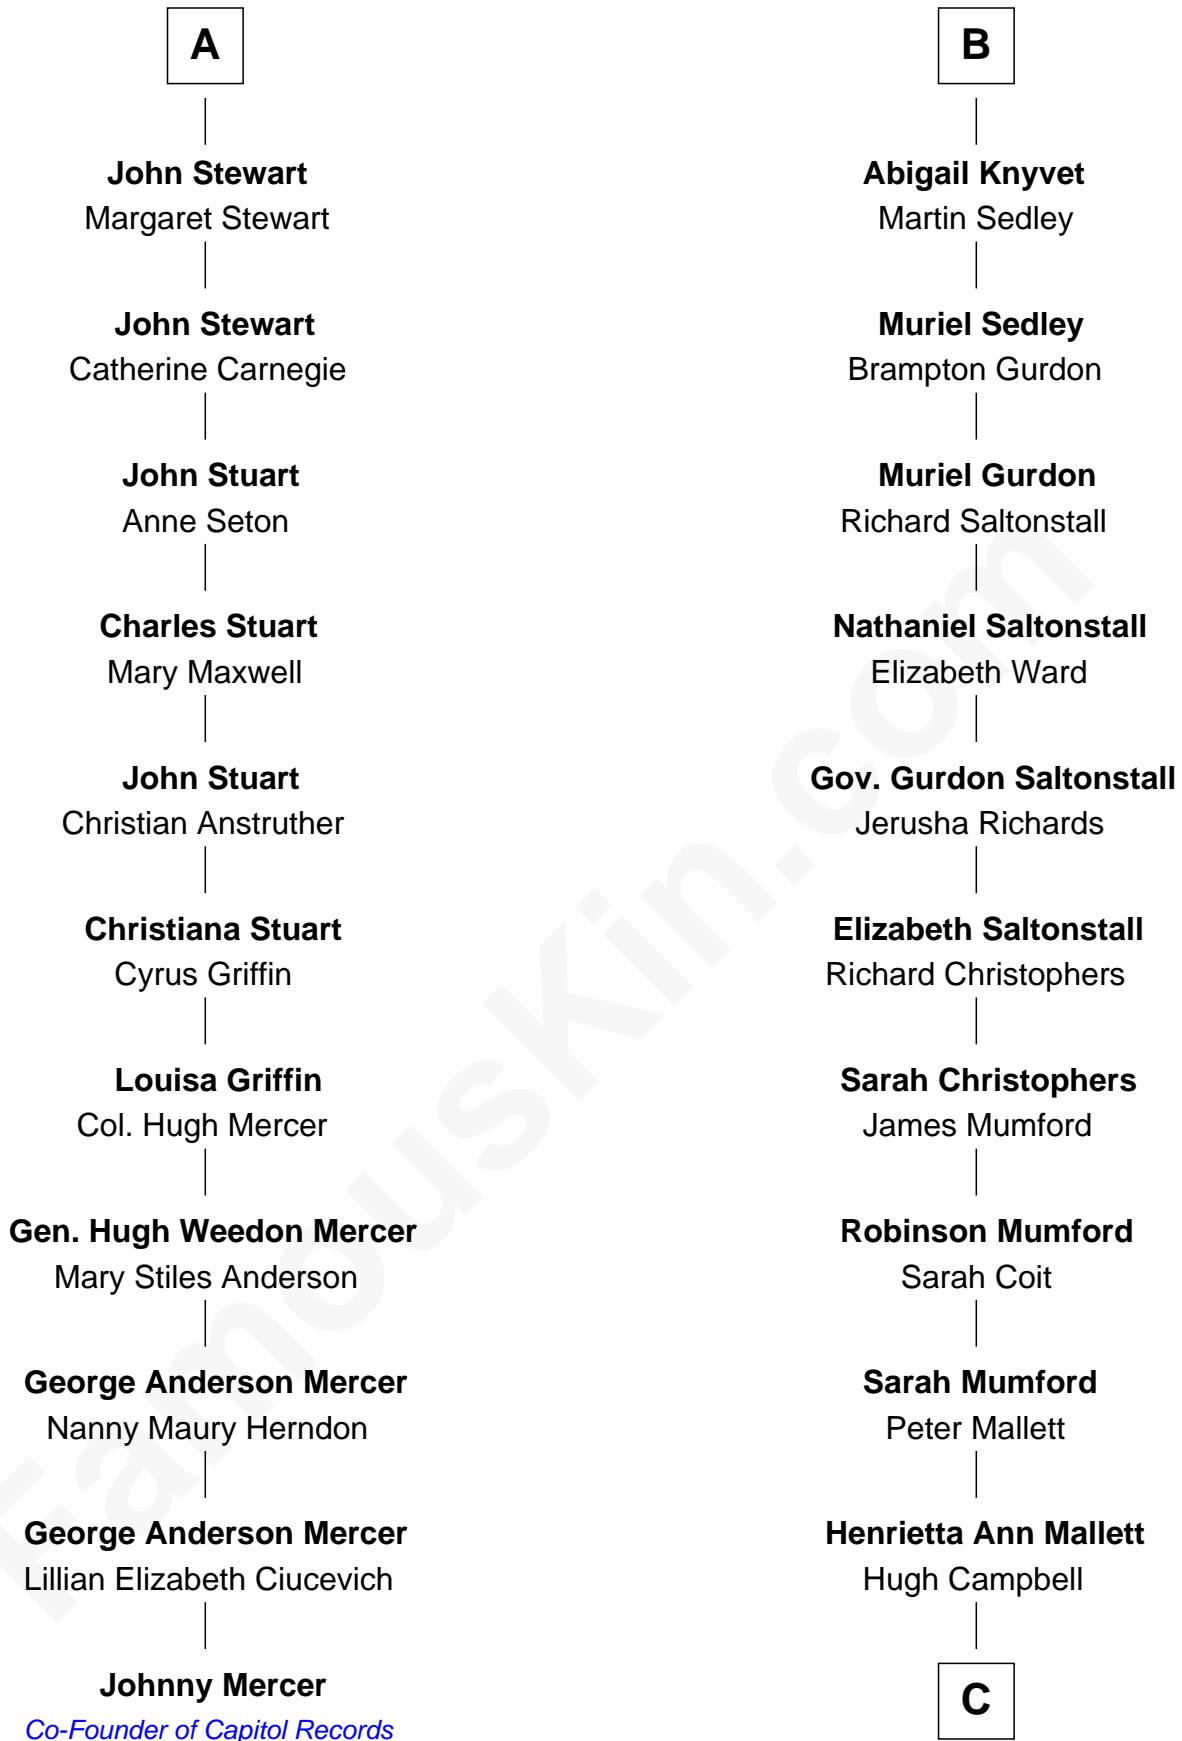

FamousKin.com

Relationship Chart of

Johnny Mercer

Songwriter and Co-Founder of Capitol Records

17th cousin 3 times removed of

Angela Y. Davis

Civil Rights Activist and former Black Panther

C

Henrietta C. Campbell
Murphy Valentine Jones

Murphy Renchor Jones
Mollie Spencer

Benjamin Frank Davis
Sallye Margarite Bell

Angela Y. Davis

Civil Rights Activist and former Black Panther