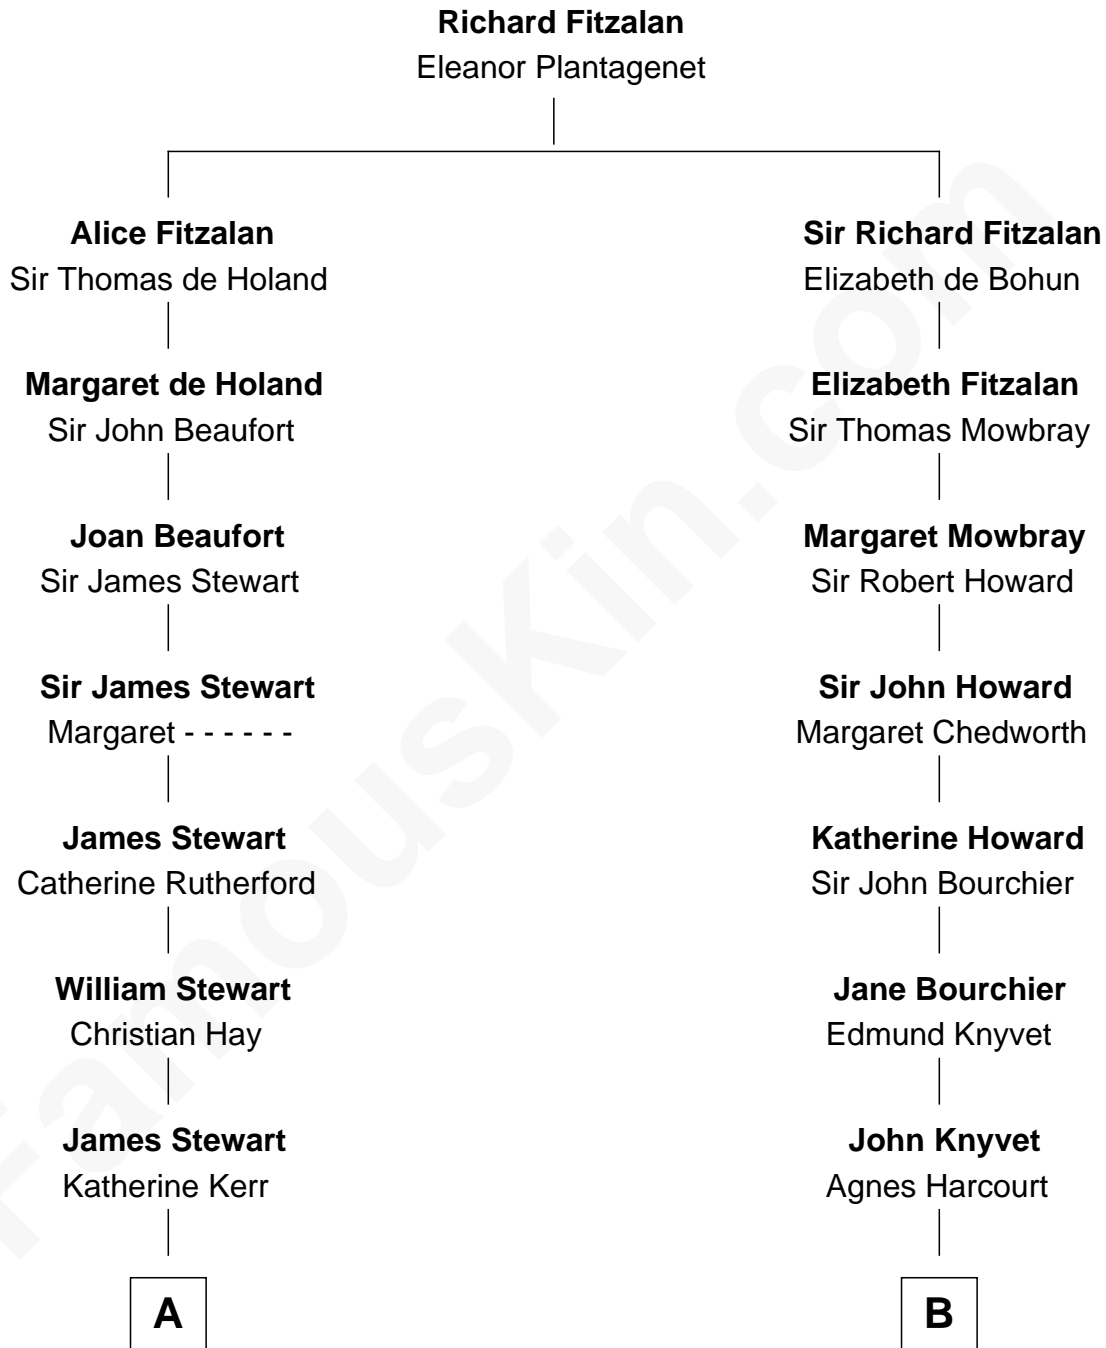

FamousKin.com

Relationship Chart of

Johnny Mercer

Songwriter and Co-Founder of Capitol Records

17th cousin 3 times removed of

Angela Y. Davis

Civil Rights Activist and former Black Panther

C

Henrietta C. Campbell
Murphy Valentine Jones

Murphy Renchor Jones
Mollie Spencer

Benjamin Frank Davis
Sallye Margarite Bell

Angela Y. Davis

Civil Rights Activist and former Black Panther