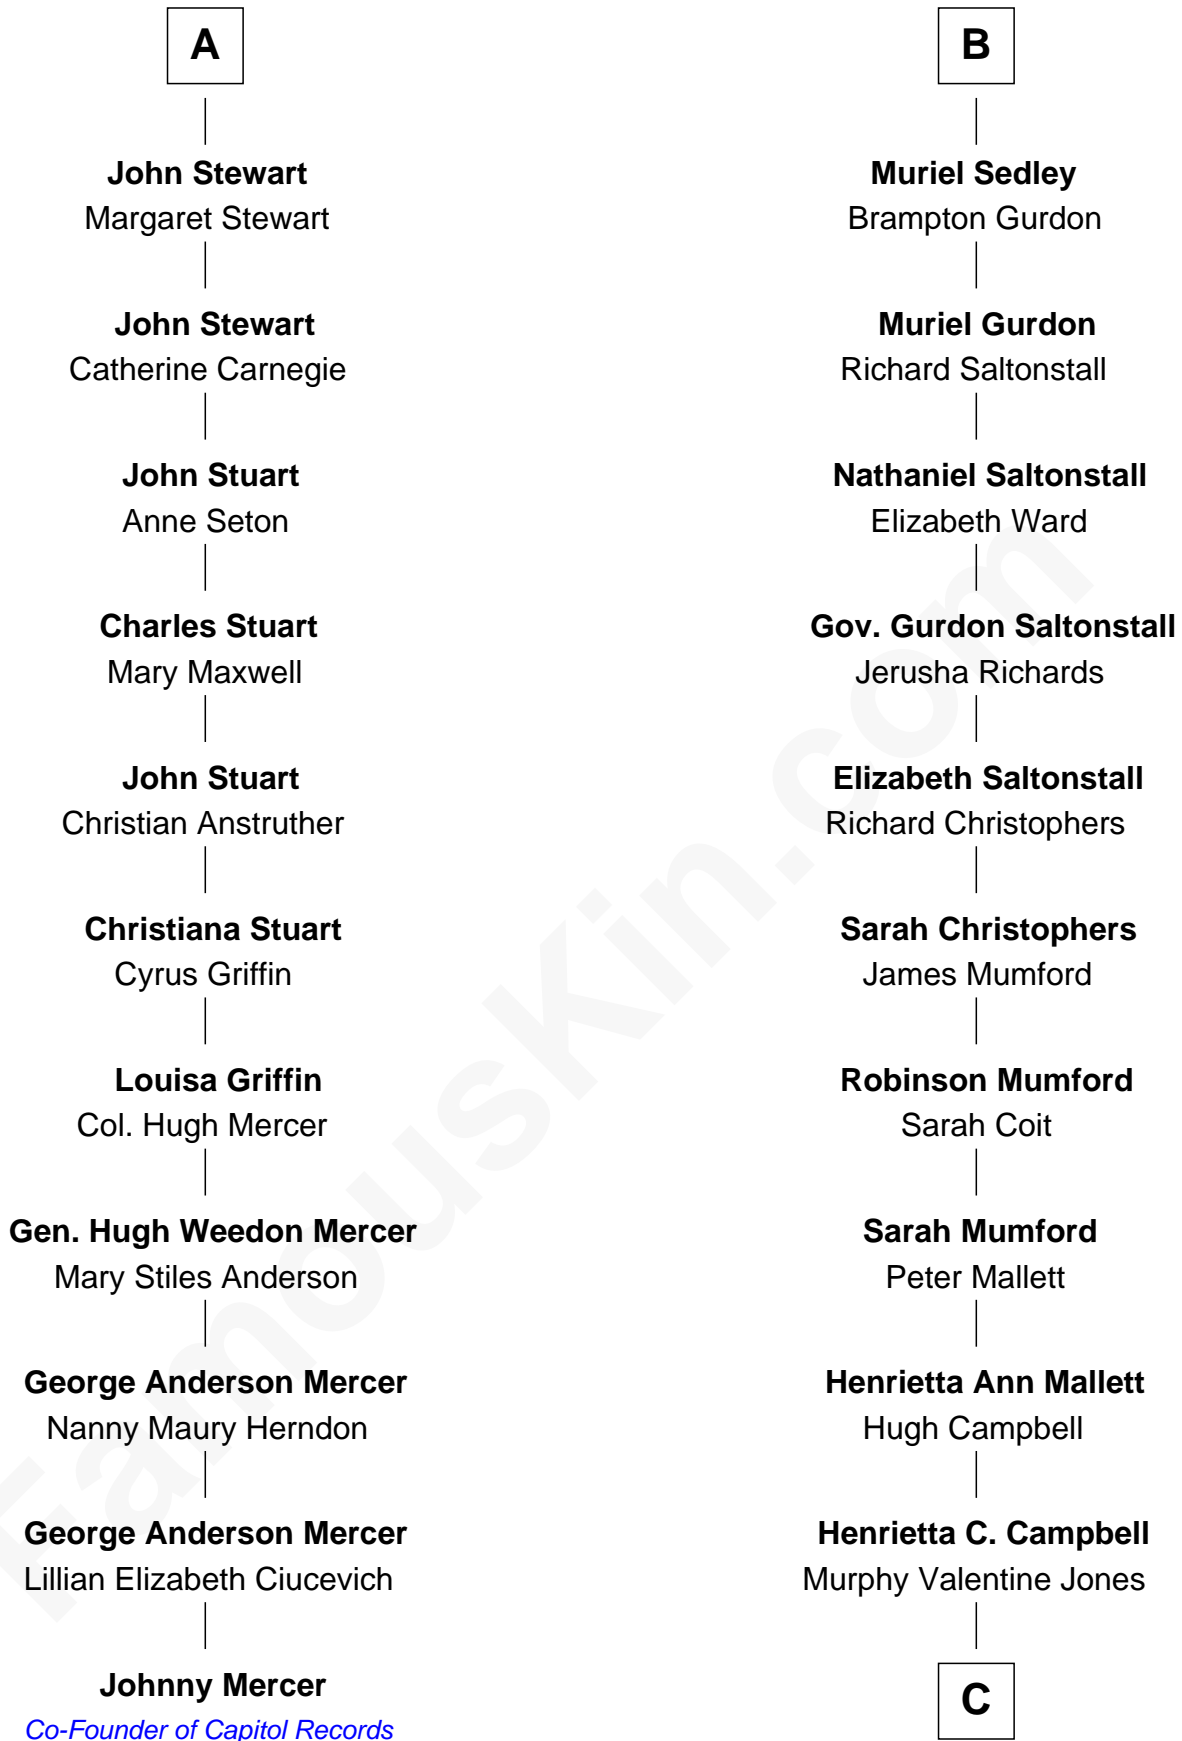

## Relationship Chart of

### Johnny Mercer

*Songwriter and Co-Founder of Capitol Records*

17th cousin 2 times removed of

### Angela Y. Davis

*Civil Rights Activist and former Black Panther*

**C**

**Murphy Renchor Jones**

Mollie Spencer

**Benjamin Frank Davis**

Sallye Margarite Bell

**Angela Y. Davis**