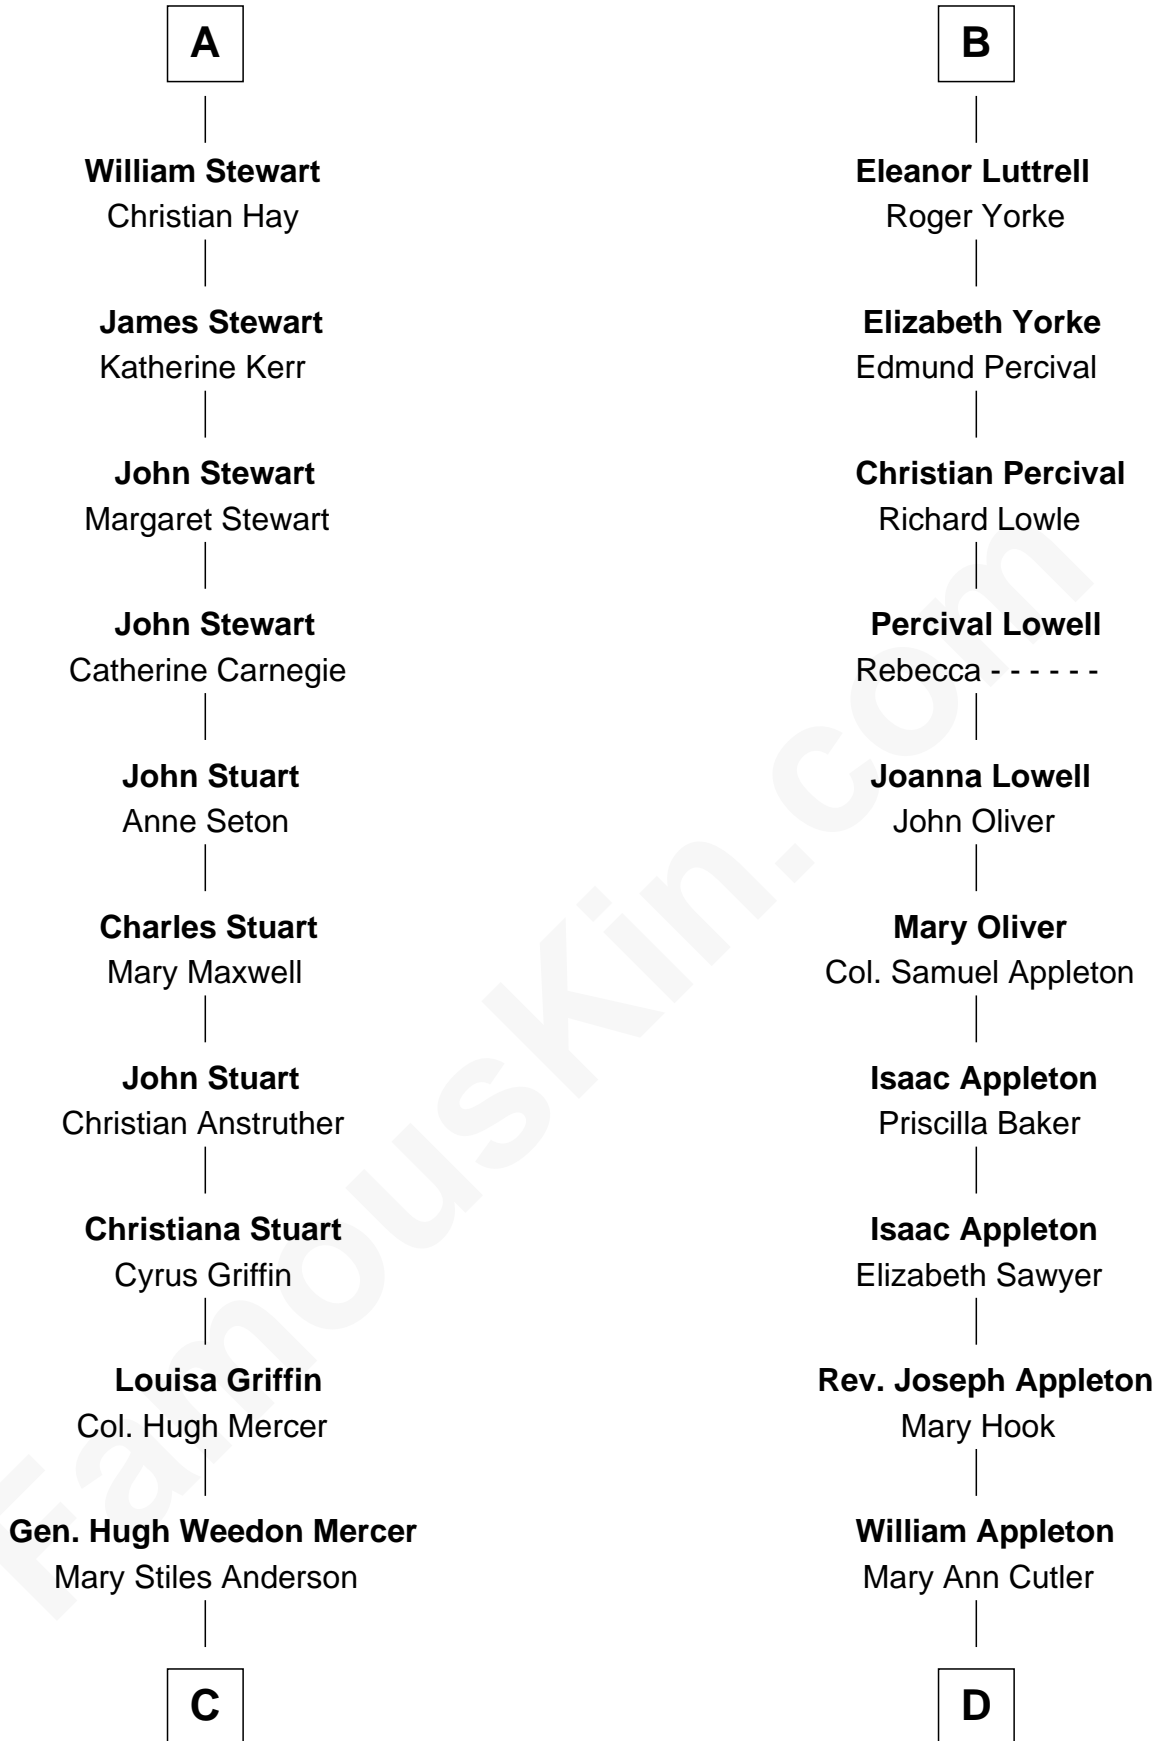

FamousKin.com

Relationship Chart of

Johnny Mercer

Songwriter and Co-Founder of Capitol Records

19th cousin 2 times removed of

Jennifer Coolidge
TV and Movie Actress

C

George Anderson Mercer

Nanny Maury Herndon

George Anderson Mercer

Lillian Elizabeth Ciucevich

Johnny Mercer

Co-Founder of Capitol Records

D

Sarah Elizabeth Appleton

Amos Adams Lawrence