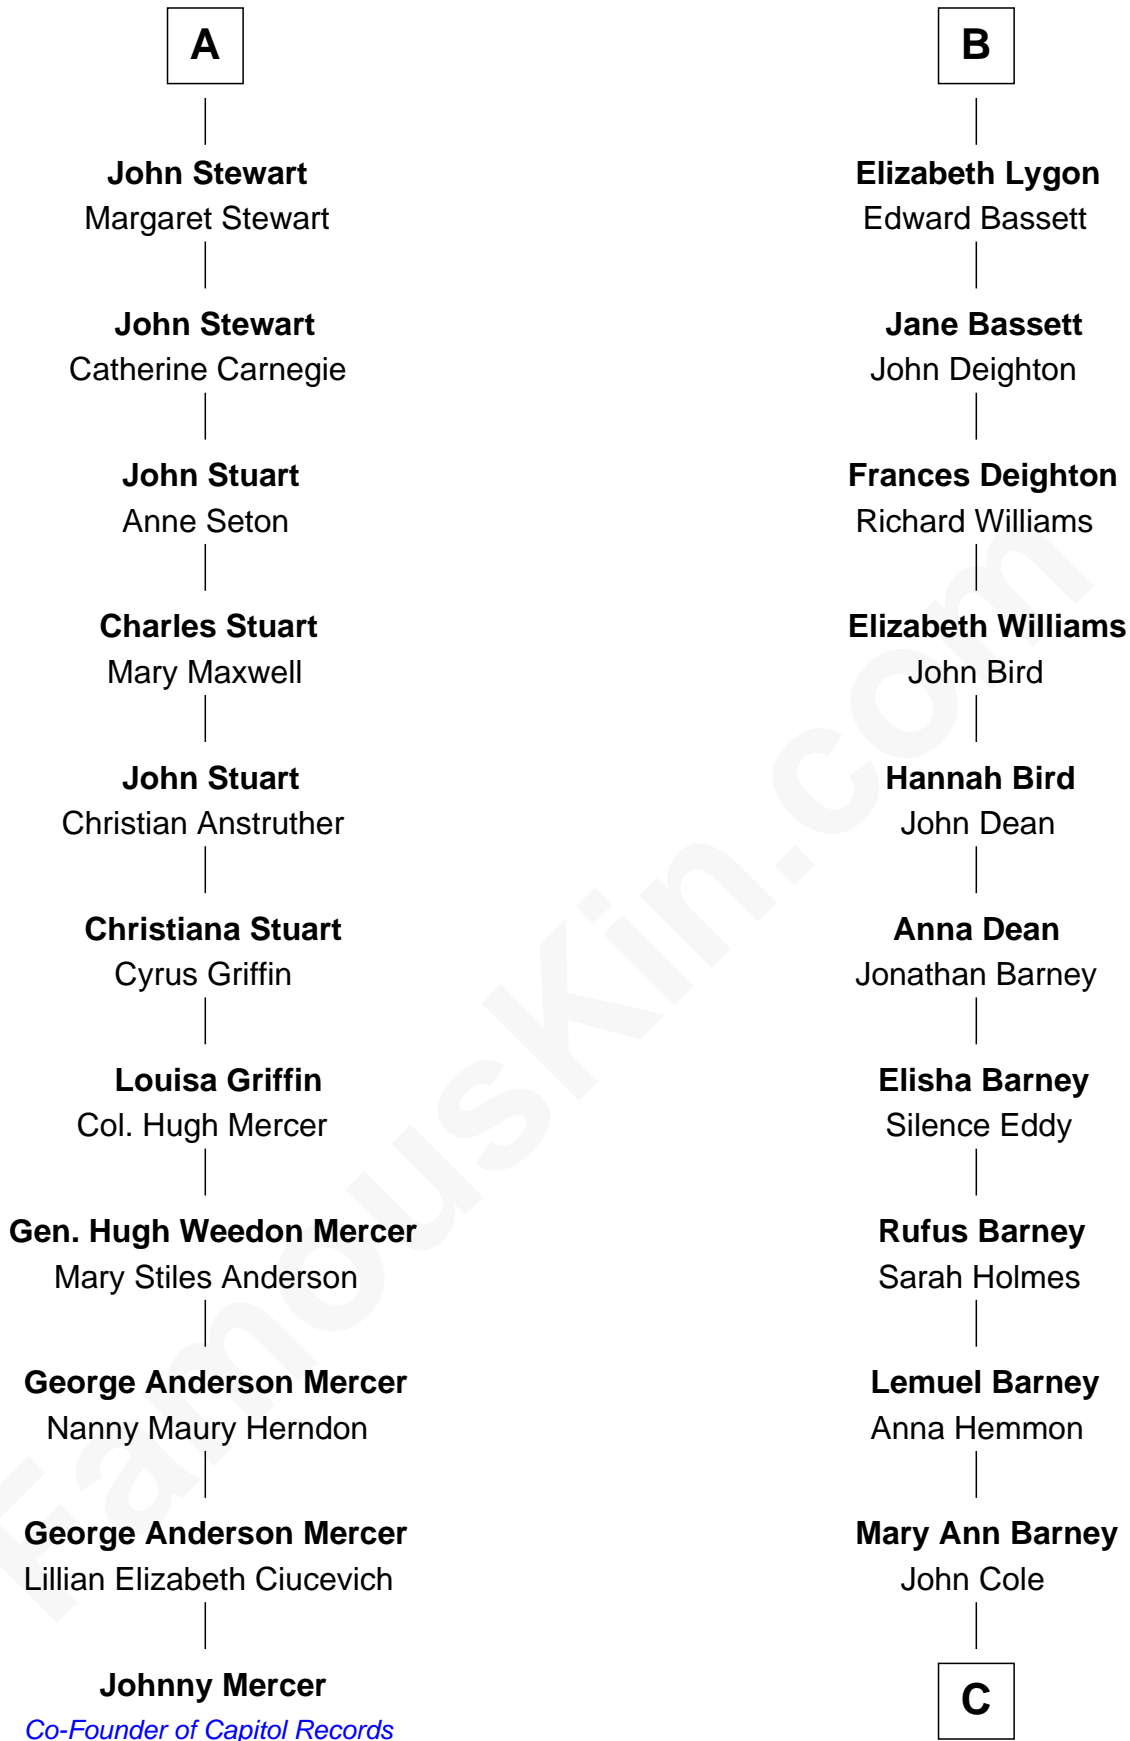

## Relationship Chart of

### Johnny Mercer

*Songwriter and Co-Founder of Capitol Records*

17th cousin 4 times removed of

**Michael Lookinland**  
*TV Actor*

**C**

**Rufus Lemuel Cole**

Matilda M. Hall

**Nellie M. Cole**