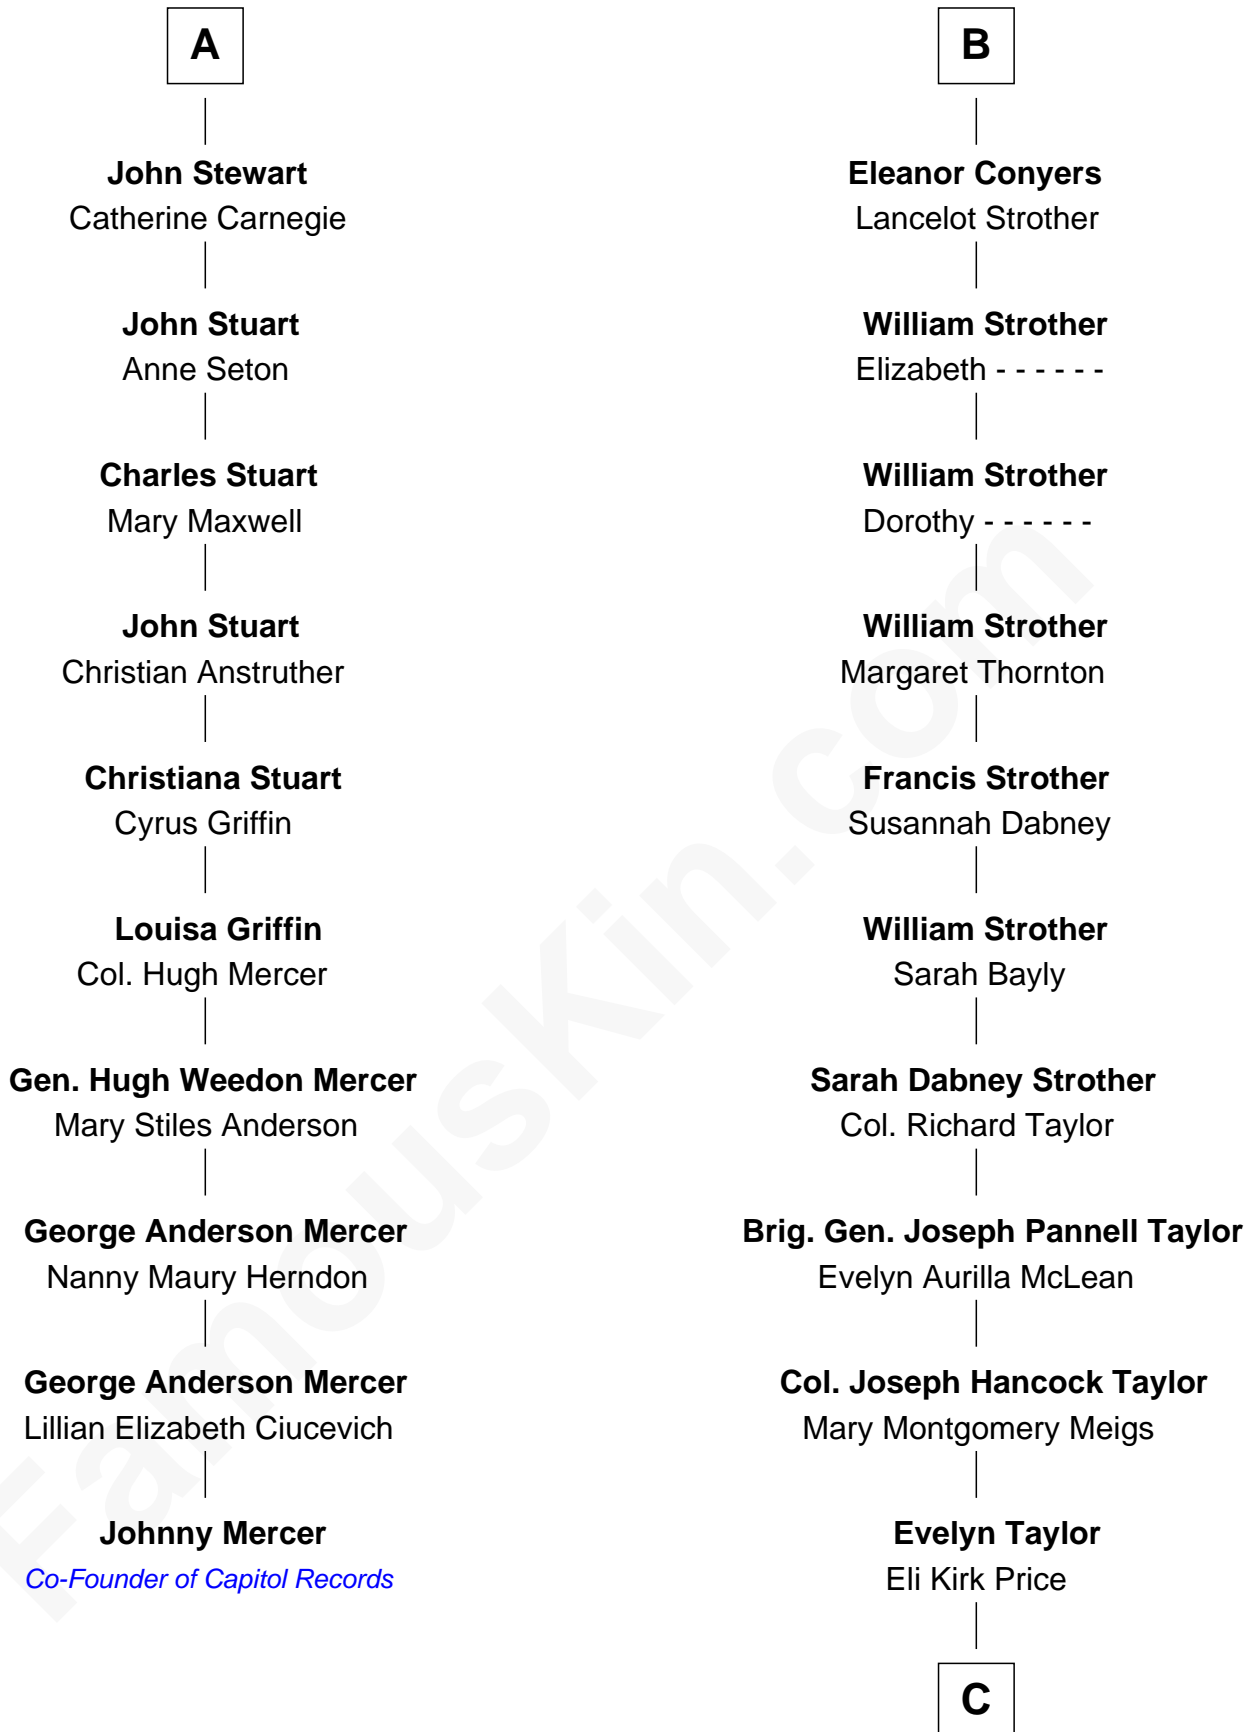

FamousKin.com

Relationship Chart of

Johnny Mercer

Songwriter and Co-Founder of Capitol Records

16th cousin 3 times removed of

Parker Stevenson
TV and Movie Actor

C

Philip Price

Sarah Meade Harrison

Sarah Meade Price

Richard Stevenson Parker

Parker Stevenson

TV and Movie Actor

FamousKin.com