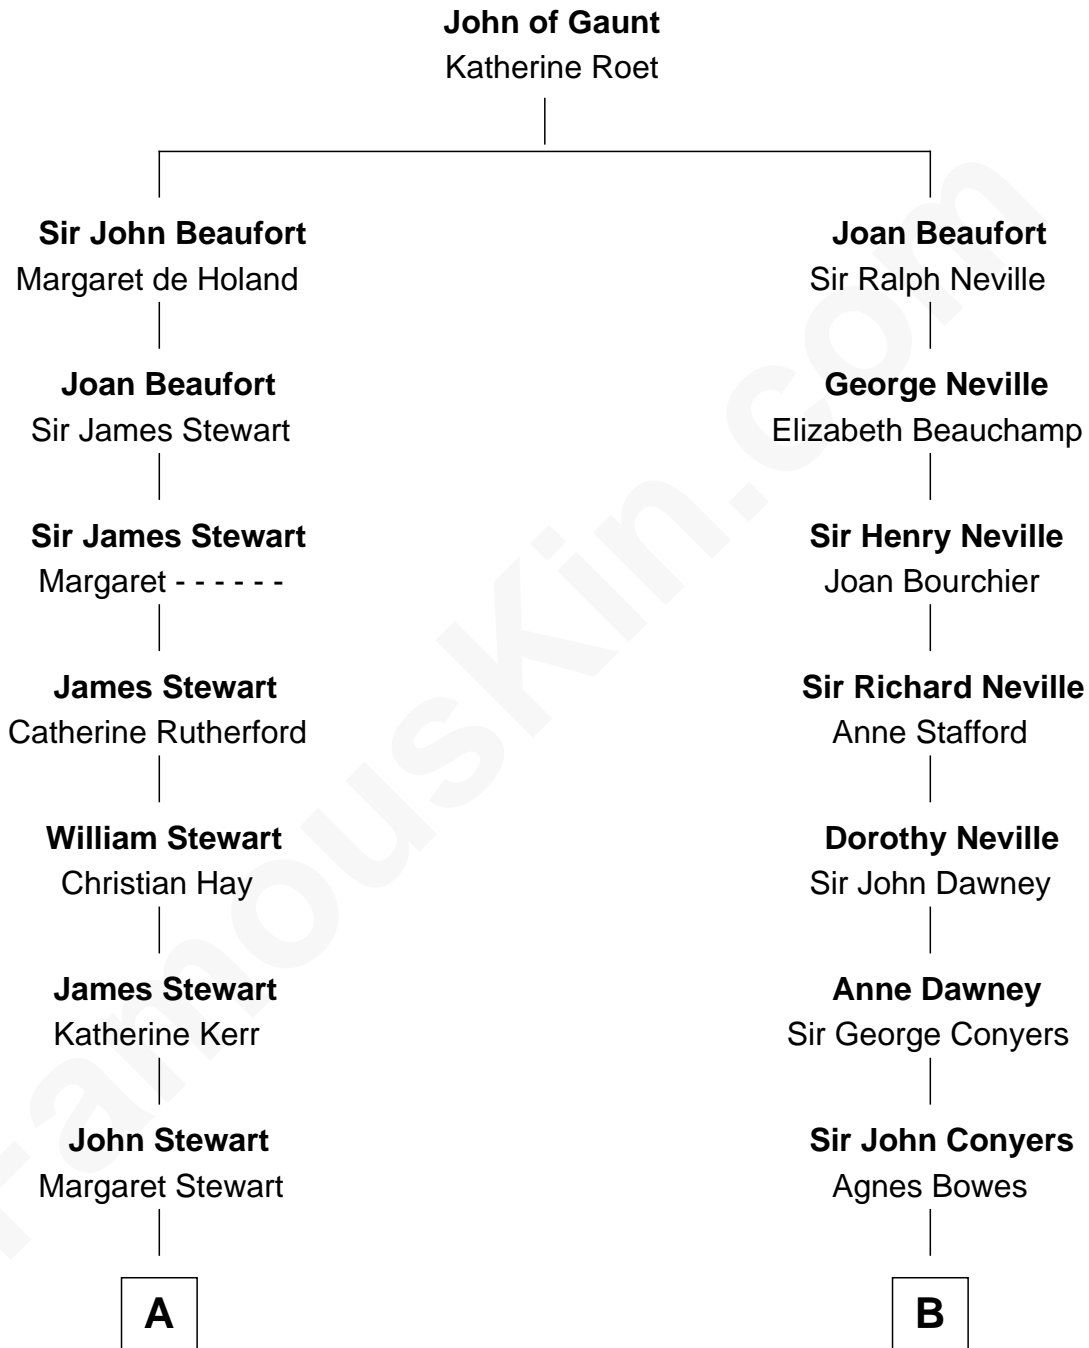

FamousKin.com

Relationship Chart of

Johnny Mercer

Songwriter and Co-Founder of Capitol Records

16th cousin 3 times removed of

Parker Stevenson
TV and Movie Actor

C

Philip Price

Sarah Meade Harrison

Sarah Meade Price

Richard Stevenson Parker

Parker Stevenson

TV and Movie Actor

FamousKin.com