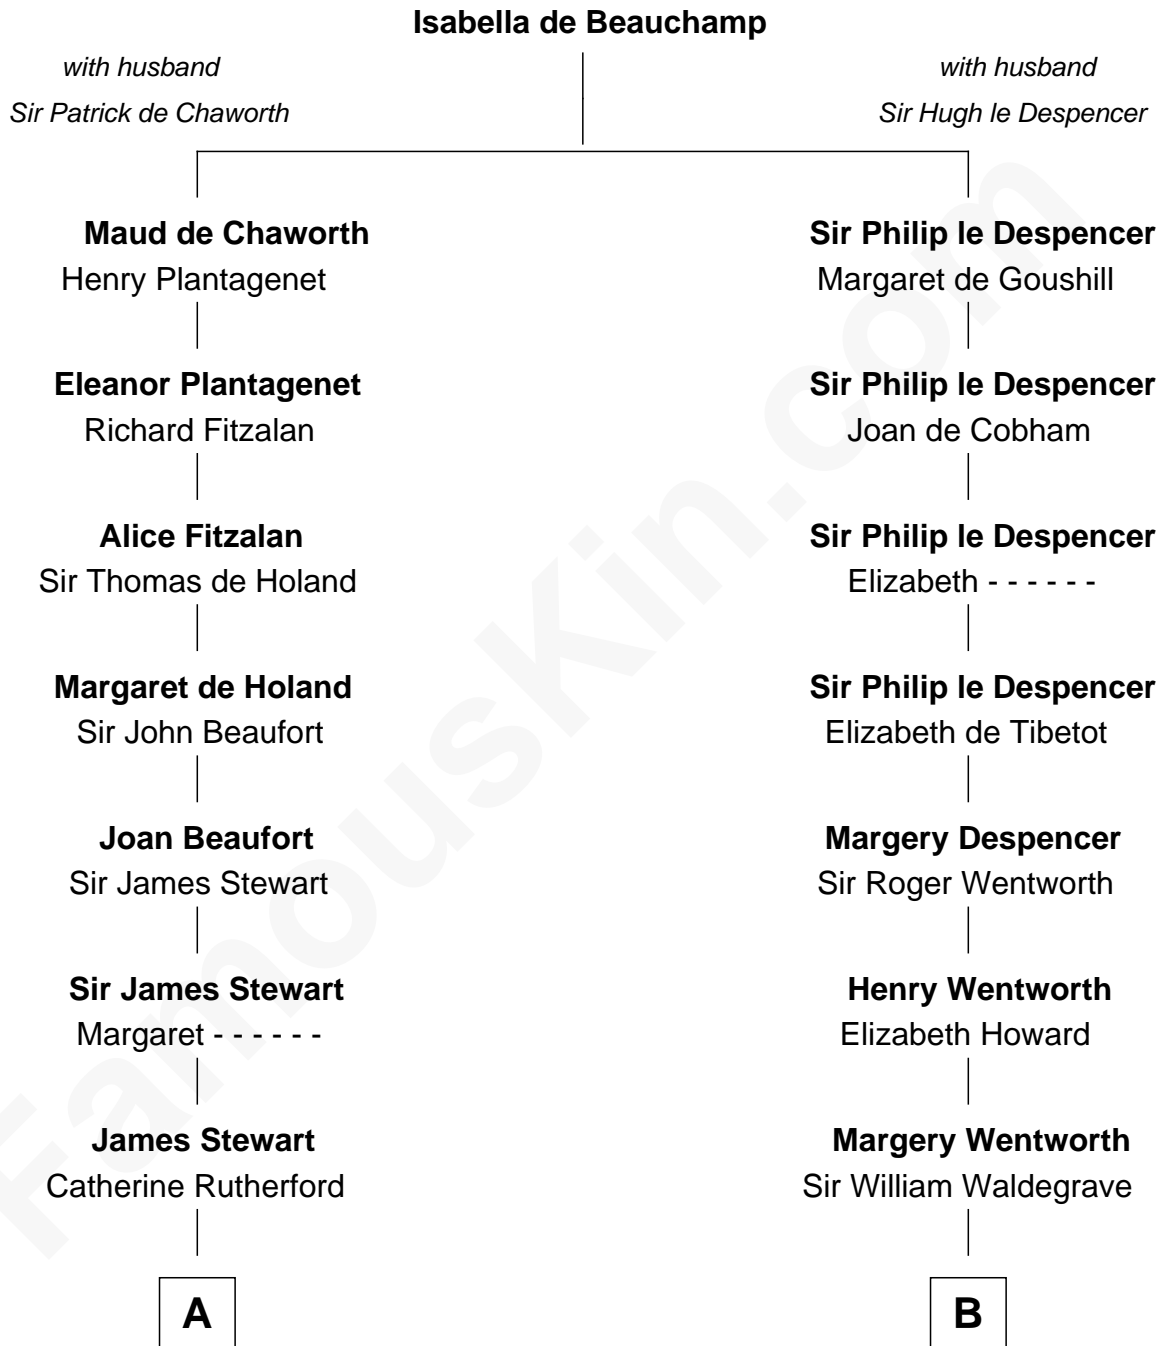

FamousKin.com

Relationship Chart of

Johnny Mercer

Songwriter and Co-Founder of Capitol Records

19th cousin 2 times removed of

Bob Moore

Co-Founder, Bob's Red Mill

C

George Anderson Mercer

Nanny Maury Herndon

George Anderson Mercer

Lillian Elizabeth Ciucevich

Johnny Mercer

Co-Founder of Capitol Records

D

Morris Fox

Sarah A. Smith

Violette Fox

Daniel Francis Learnard

Clinton Morris Learnard

Gertrude Maud Yost

Doris Dell Learnard

Kenneth Earl Moore

Bob Moore

Co-Founder, Bob's Red Mill