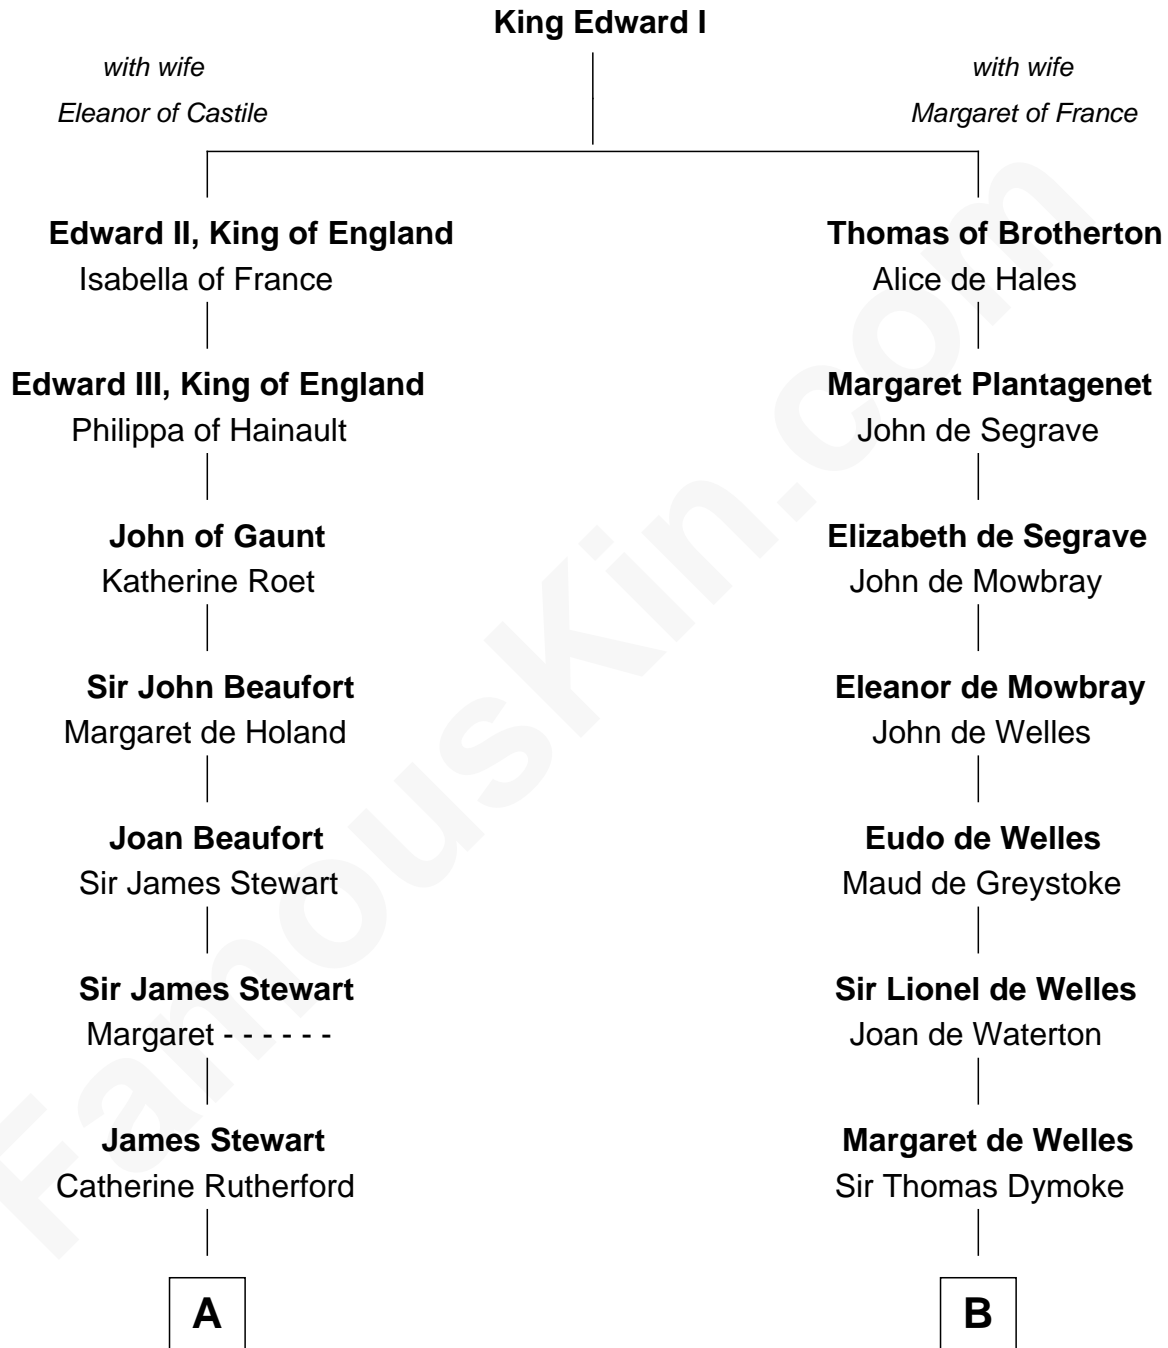

FamousKin.com

Relationship Chart of

Johnny Mercer

Songwriter and Co-Founder of Capitol Records

19th cousin 1 time removed of

Robert Frost

Poet and Playwright

C