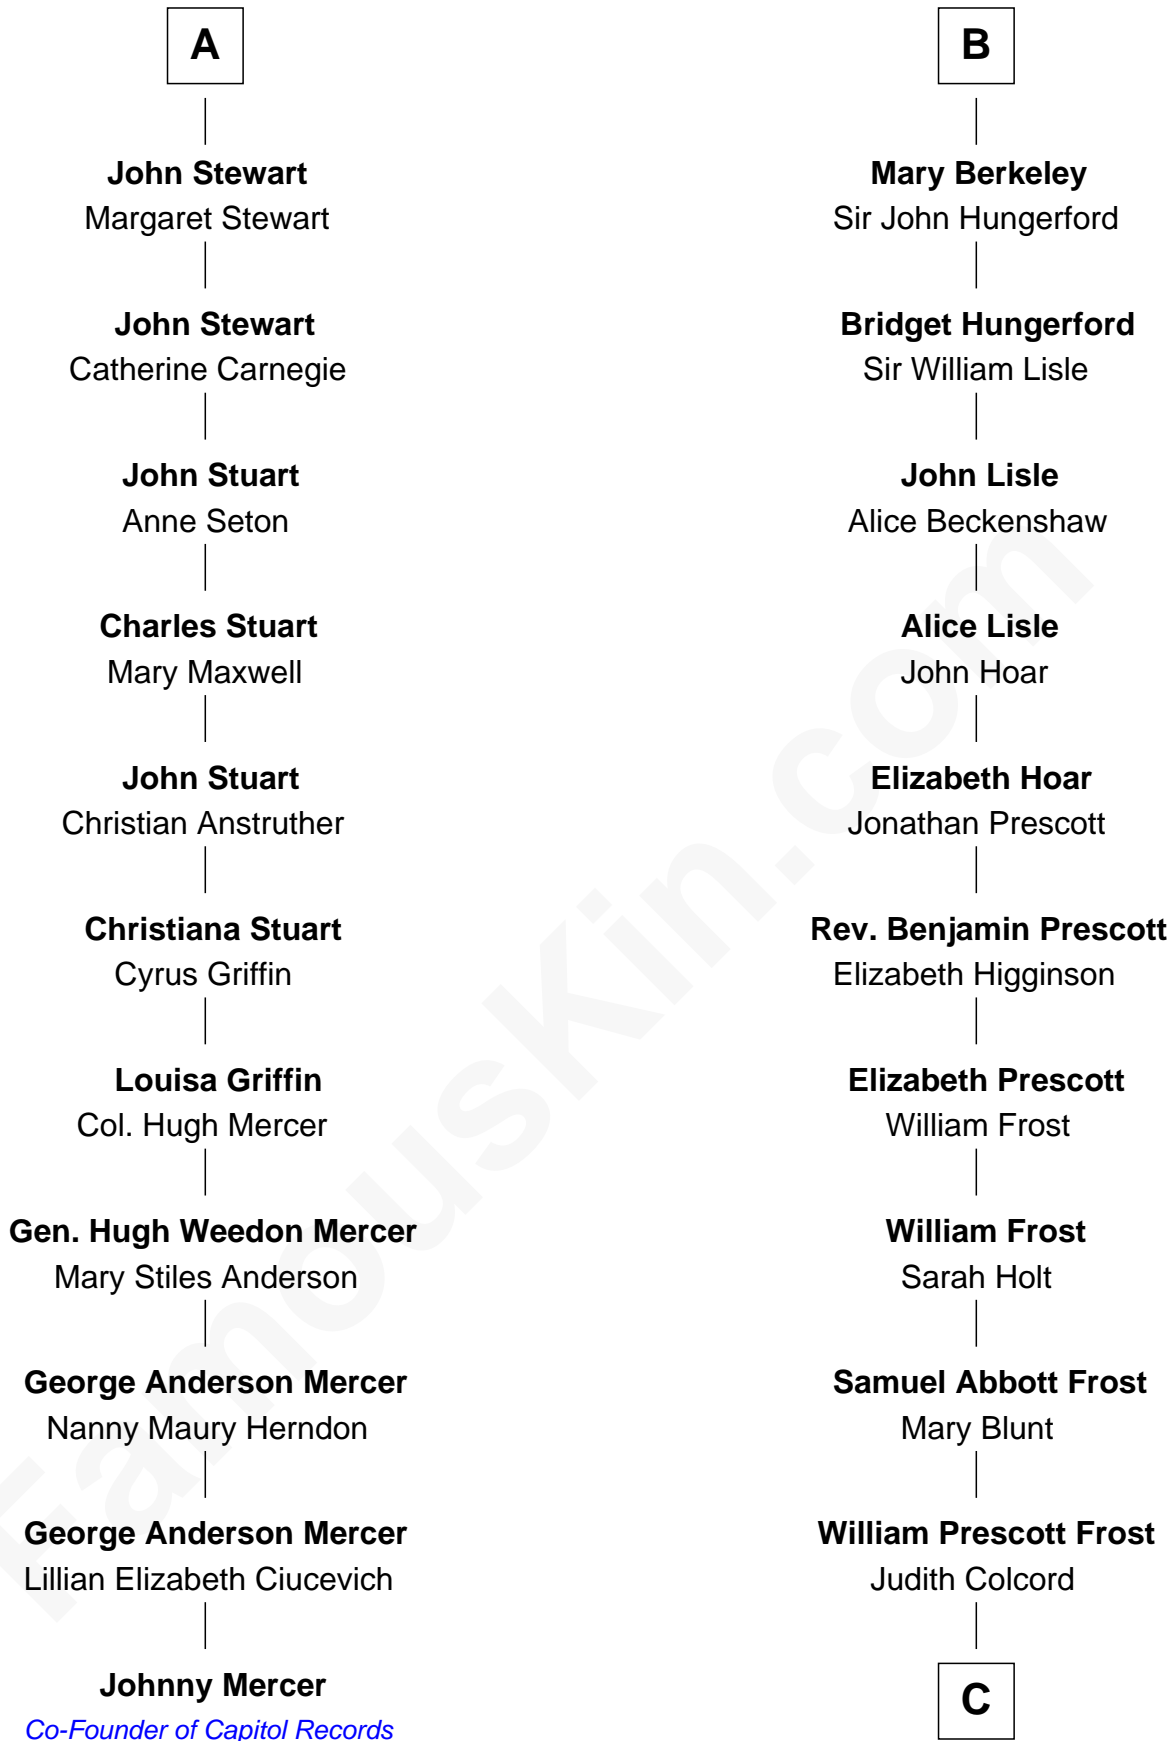

## Relationship Chart of

### Johnny Mercer

*Songwriter and Co-Founder of Capitol Records*

17th cousin 1 time removed of

### Robert Frost

*Poet and Playwright*

**Richard Fitzalan**  
Eleanor Plantagenet

**C**

|  
**William Prescott Frost**

Isabella Moodie

|  
**Robert Frost**

*Poet and Playwright*