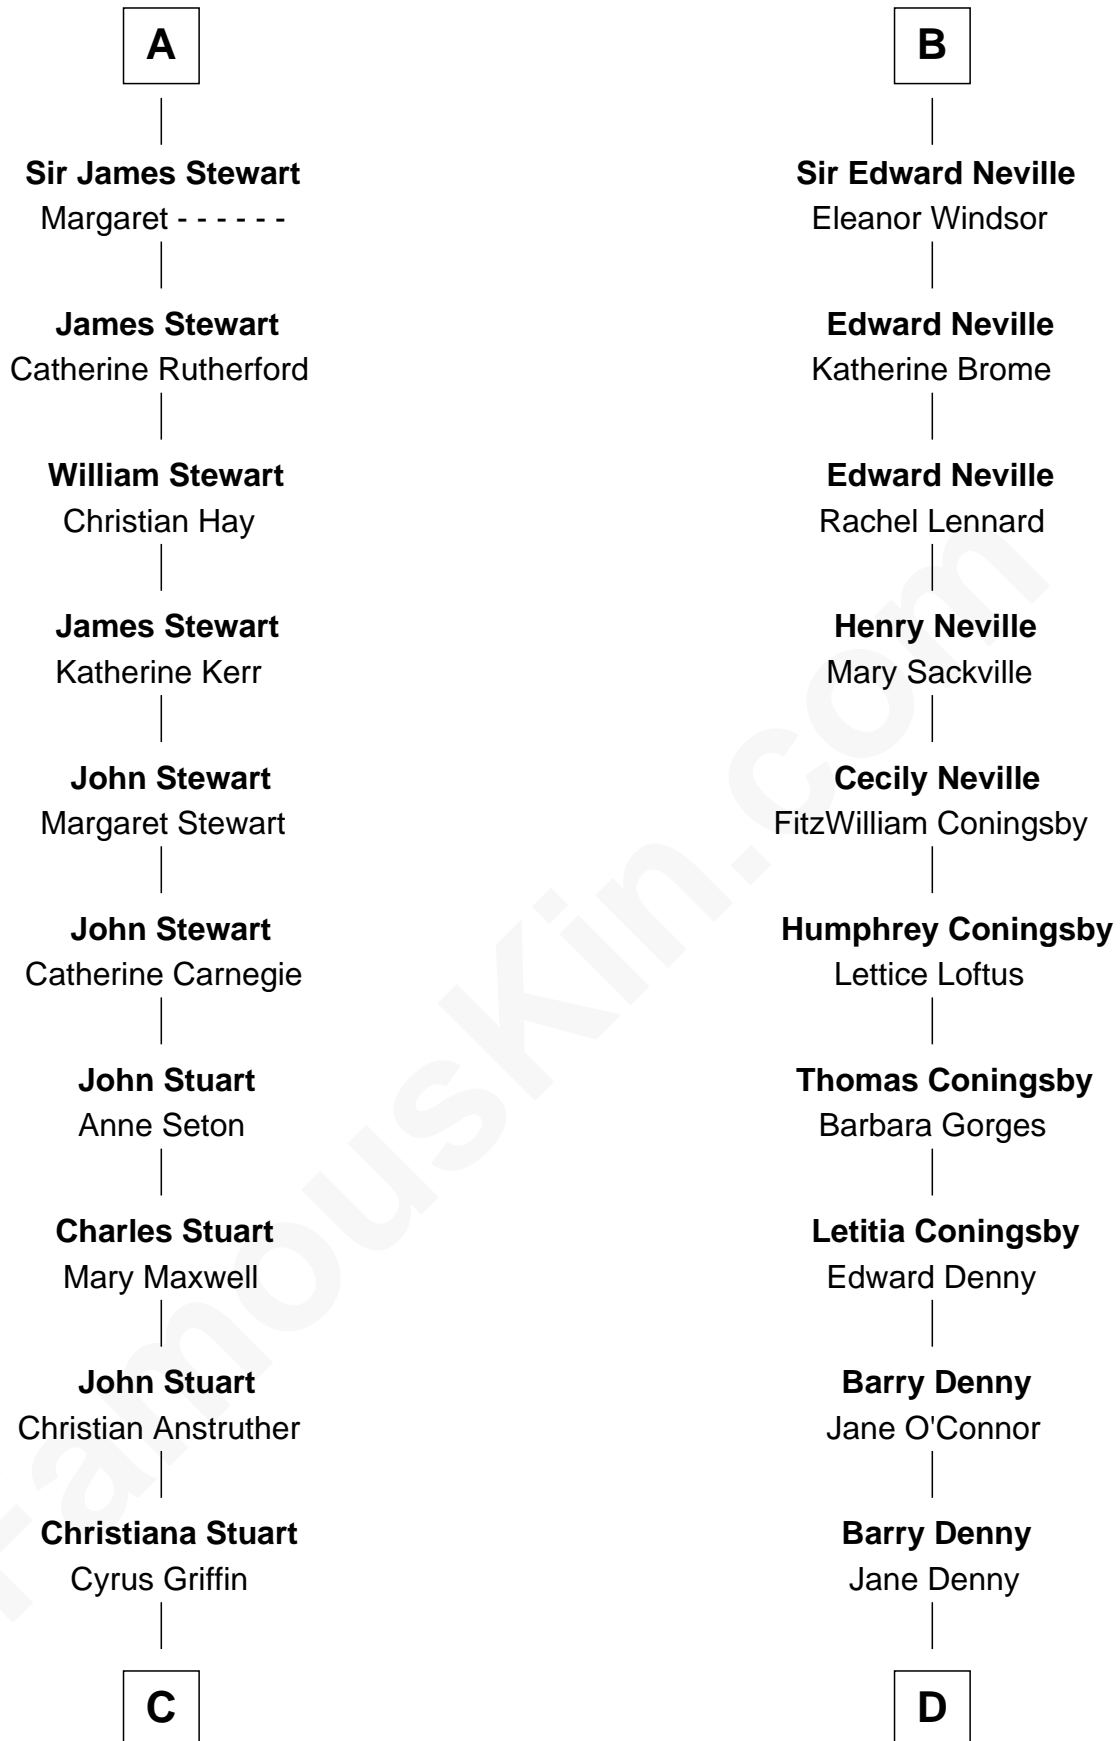

# FamousKin.com Relationship Chart of

**Johnny Mercer**

*Songwriter and Co-Founder of Capitol Records*

21st cousin of

**Anthony West**

*Novelist and writer for the New Yorker*

**Alan la Zouche**

Ellen de Quincy

Joan Beaufort

**Sir Edward Neville**

Elizabeth de Beauchamp

**Sir George Neville**

Margaret Fenne

**B**

**C**

**Louisa Griffin**  
Col. Hugh Mercer

**D**

**Letitia Denny**  
William Rowan

**Arabella Rowan**  
Charles George Fairfield

**Charles Fairfield**  
Isabella Campbell Mackenzie

**Cicity Isabel Fairfield**  
Herbert George Wells

**Anthony West**  
*British Novelist*