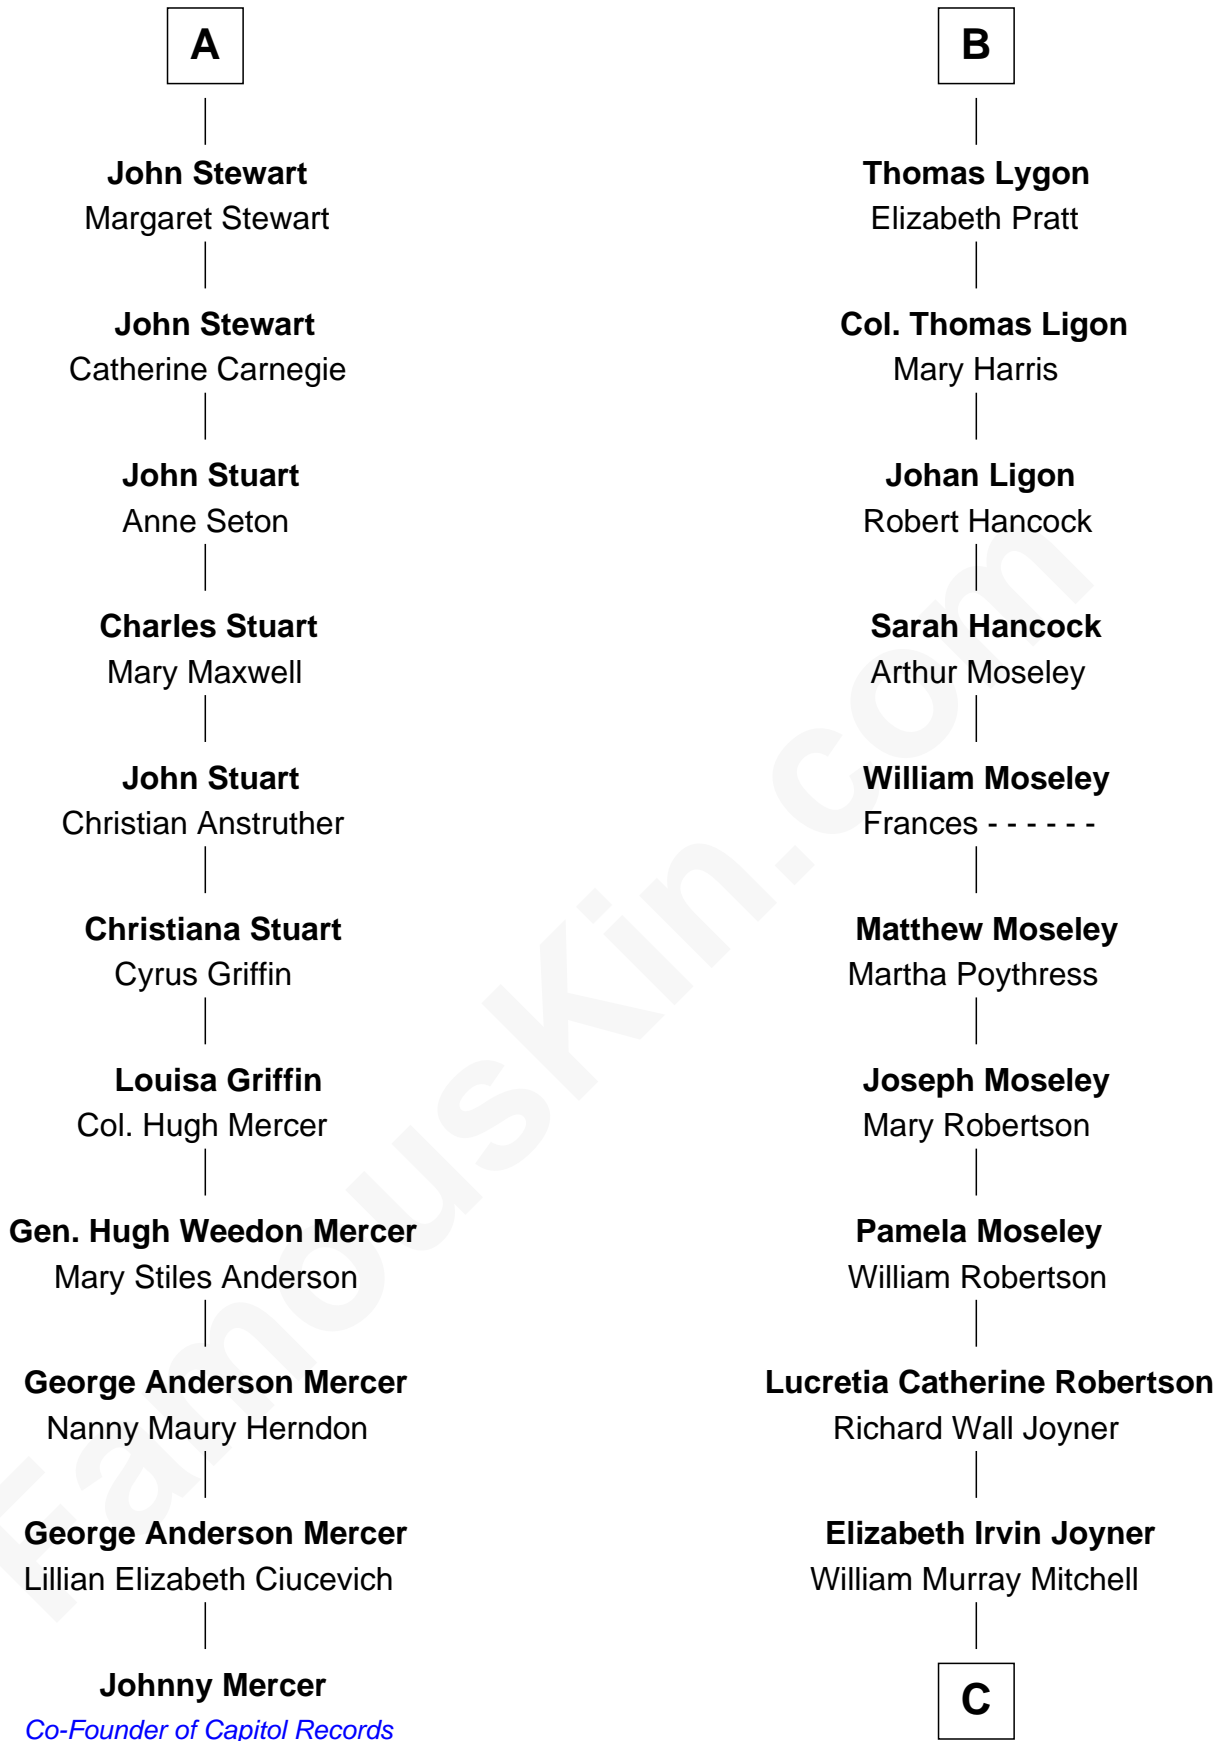

FamousKin.com

Relationship Chart of

Johnny Mercer

Songwriter and Co-Founder of Capitol Records

17th cousin 3 times removed of

Glenn Close

Movie, Television, and Stage Actress

C

Catherine Mitchell
Edwin Munford Taliaferro

Elizabeth Taliaferro
Edward Bennett Close

Dr. William Taliaferro Close
Elizabeth Mary H. Moore

Glenn Close
Movie, Television, and Stage Actress

FamousKin.com