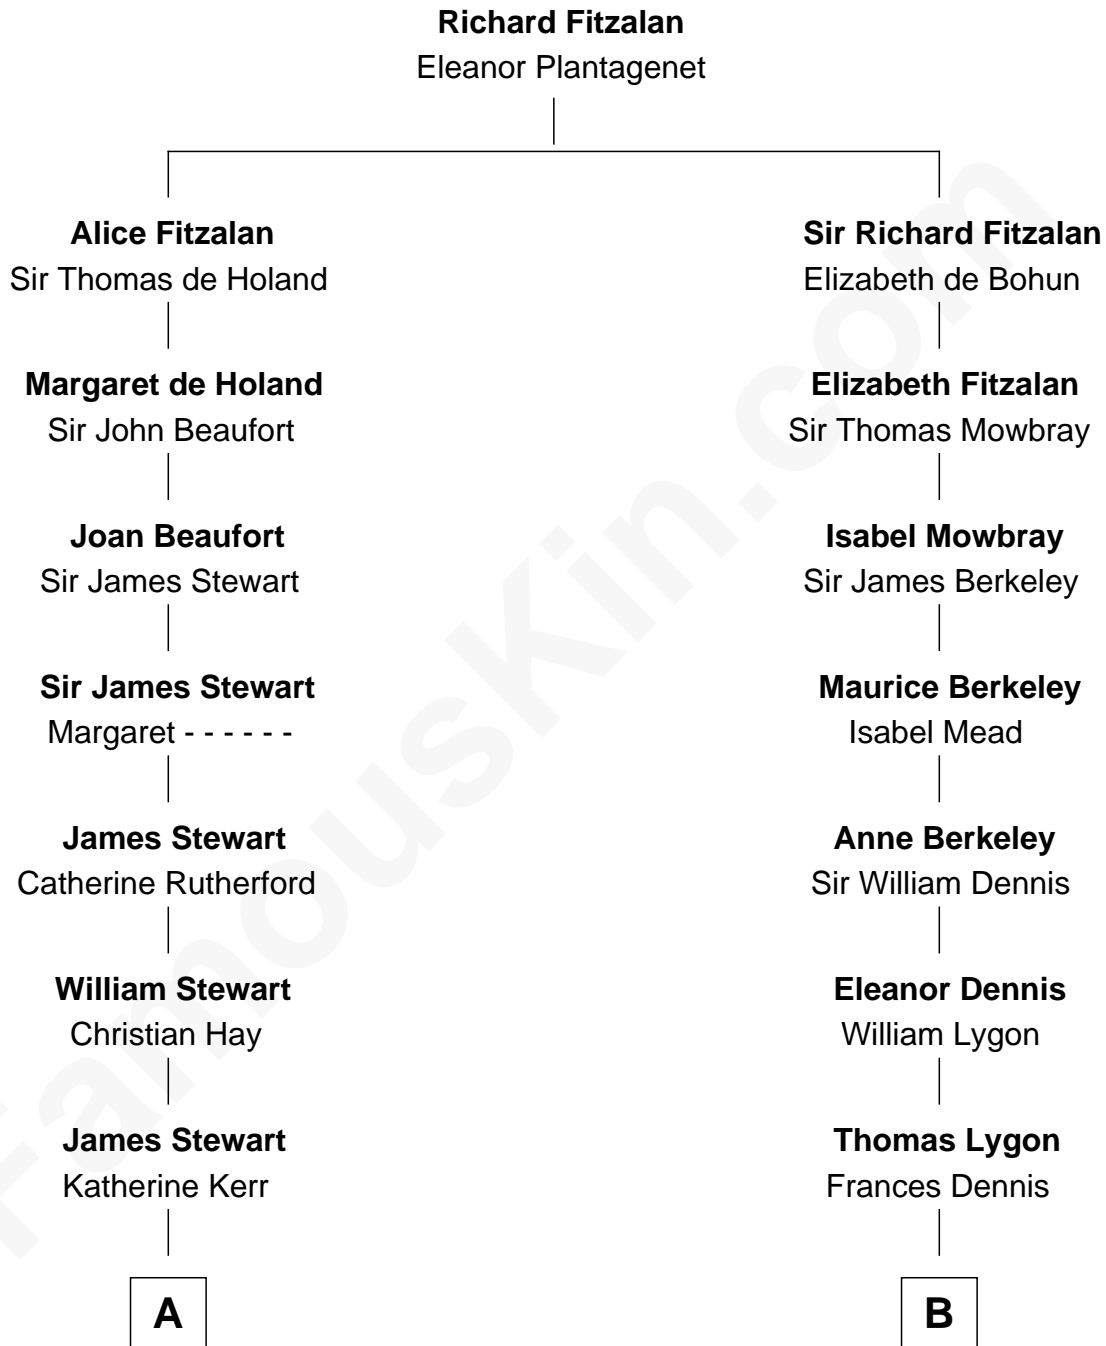

FamousKin.com

Relationship Chart of

Johnny Mercer

Songwriter and Co-Founder of Capitol Records

17th cousin 3 times removed of

Glenn Close

Movie, Television, and Stage Actress

C

Catherine Mitchell
Edwin Munford Taliaferro

Elizabeth Taliaferro
Edward Bennett Close

Dr. William Taliaferro Close
Elizabeth Mary H. Moore

Glenn Close
Movie, Television, and Stage Actress

FamousKin.com