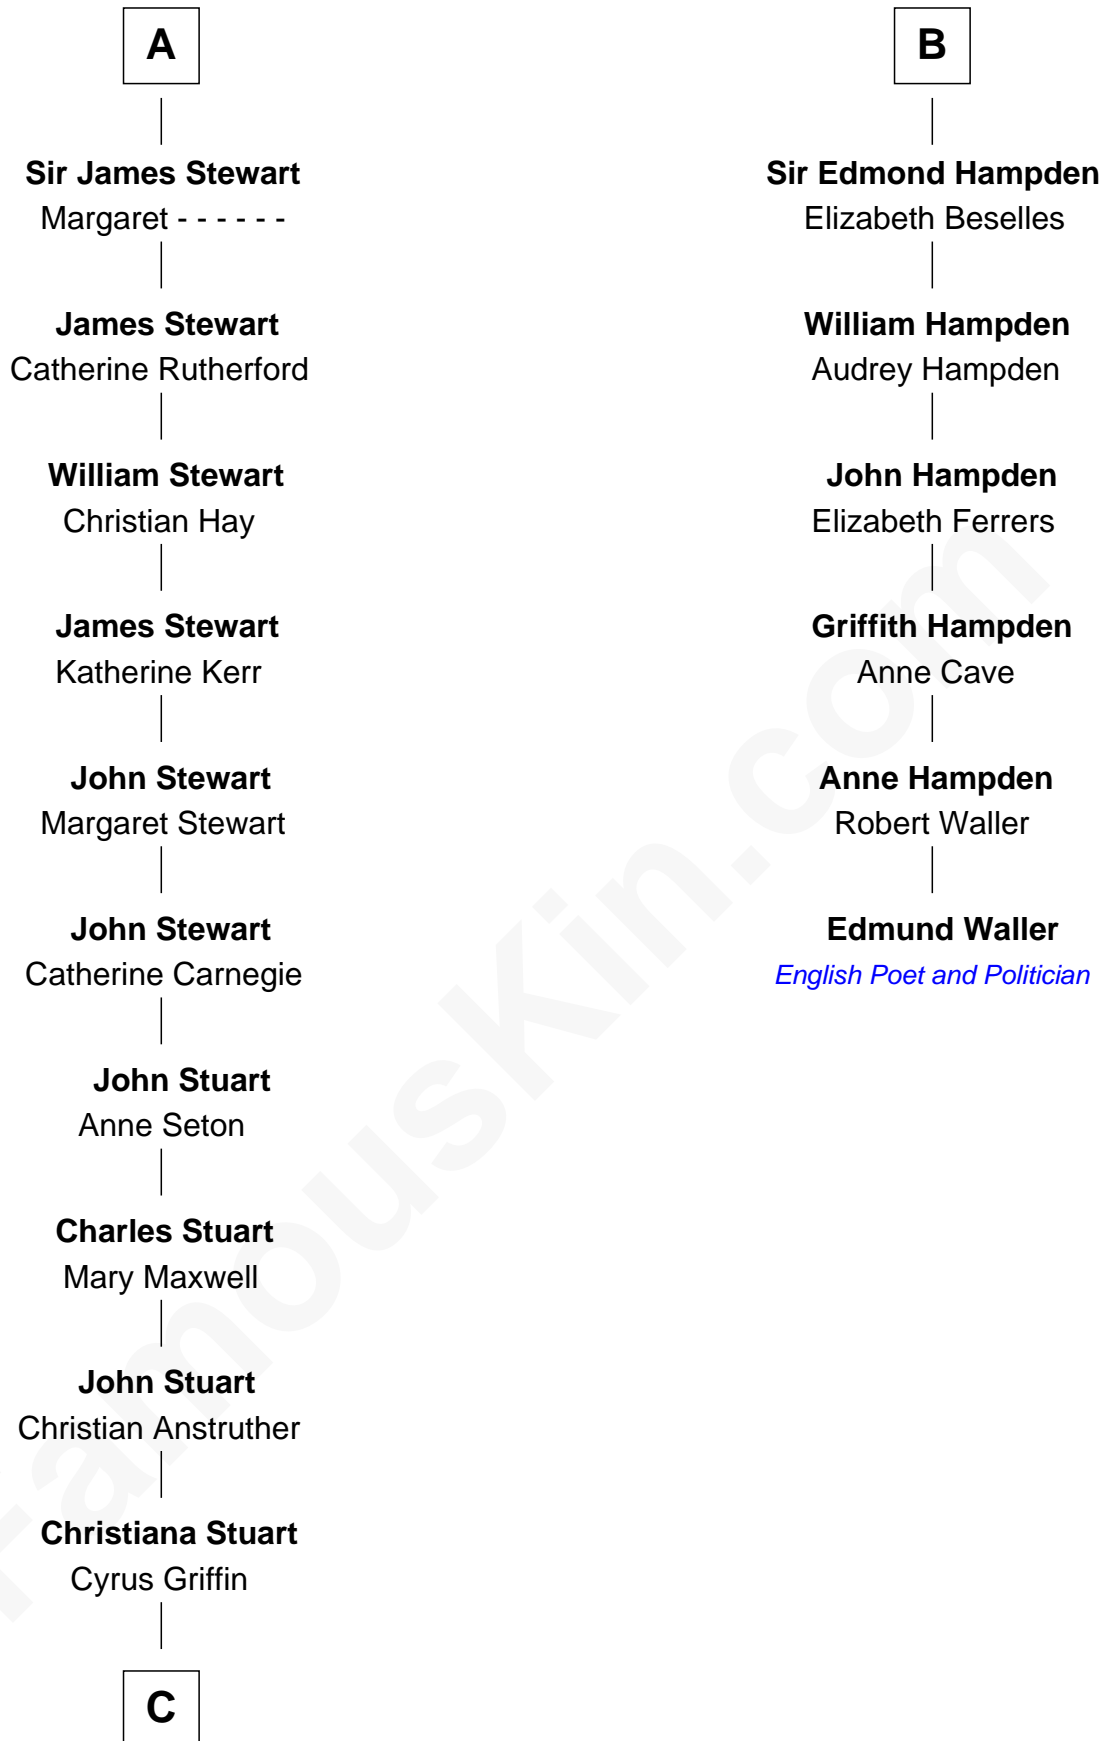

FamousKin.com Relationship Chart of

Johnny Mercer

Songwriter and Co-Founder of Capitol Records

12th cousin 9 times removed of

Edmund Waller

English Poet and Politician

C

—
Louisa Griffin
Col. Hugh Mercer

—
Gen. Hugh Weedon Mercer
Mary Stiles Anderson

—
George Anderson Mercer
Nanny Maury Herndon

—
George Anderson Mercer
Lillian Elizabeth Ciucevich

—
Johnny Mercer
Co-Founder of Capitol Records

FamousKin.com