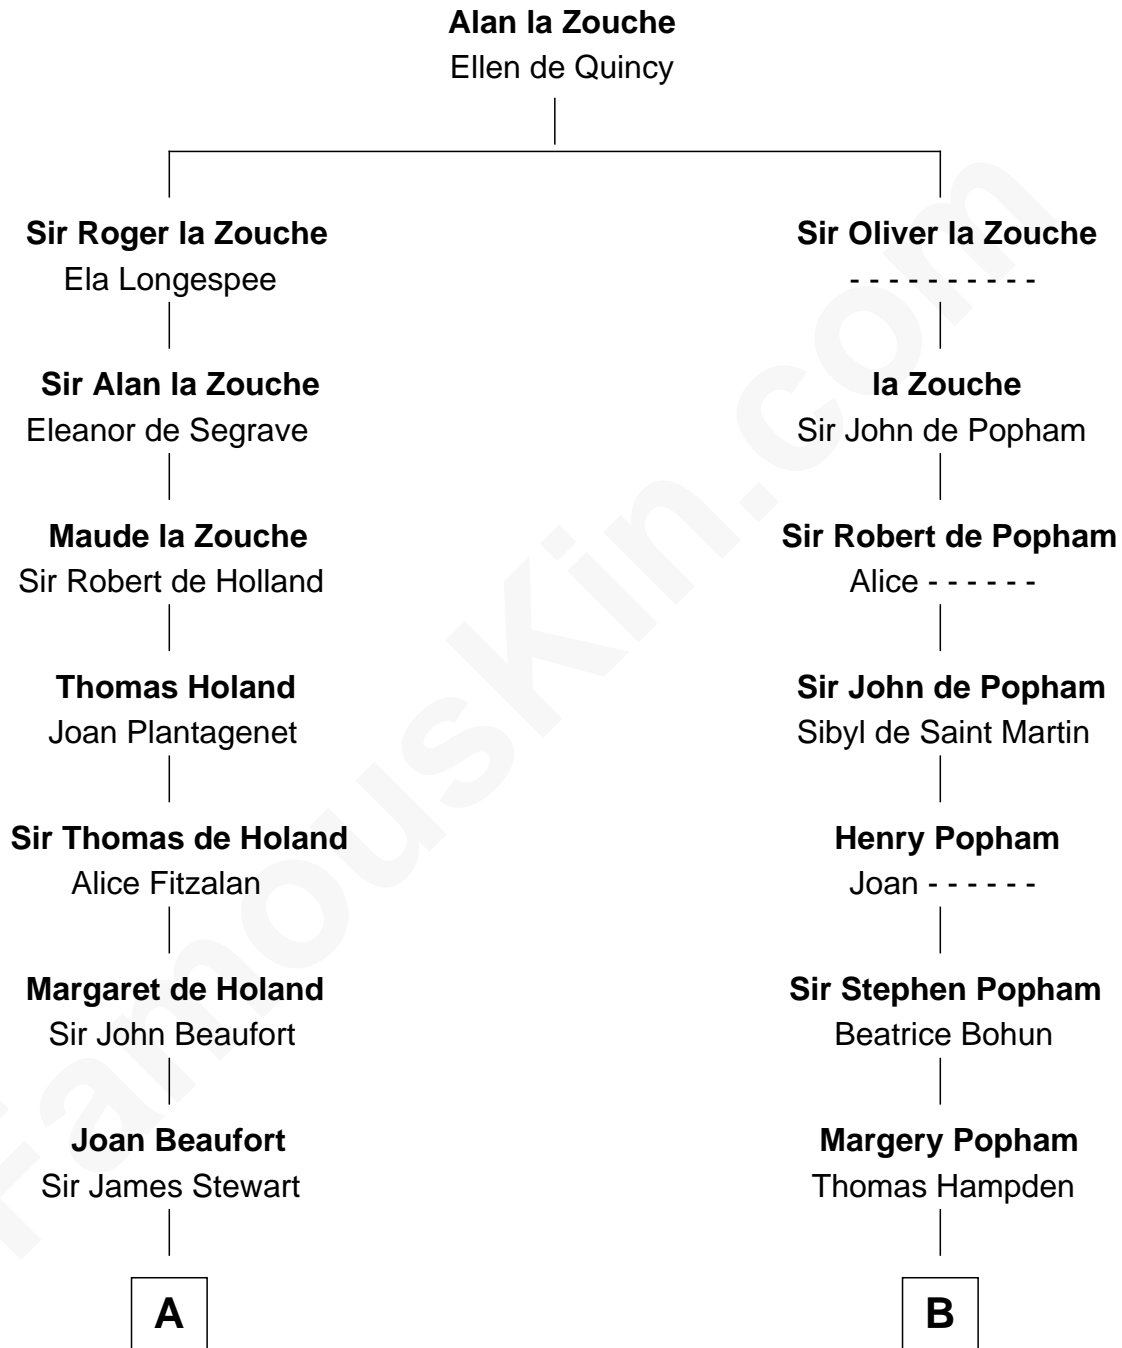

FamousKin.com Relationship Chart of

Johnny Mercer

Songwriter and Co-Founder of Capitol Records

12th cousin 9 times removed of

Edmund Waller

English Poet and Politician

C

—
Louisa Griffin
Col. Hugh Mercer

—
Gen. Hugh Weedon Mercer
Mary Stiles Anderson

—
George Anderson Mercer
Nanny Maury Herndon

—
George Anderson Mercer
Lillian Elizabeth Ciucevich

—
Johnny Mercer
Co-Founder of Capitol Records

FamousKin.com