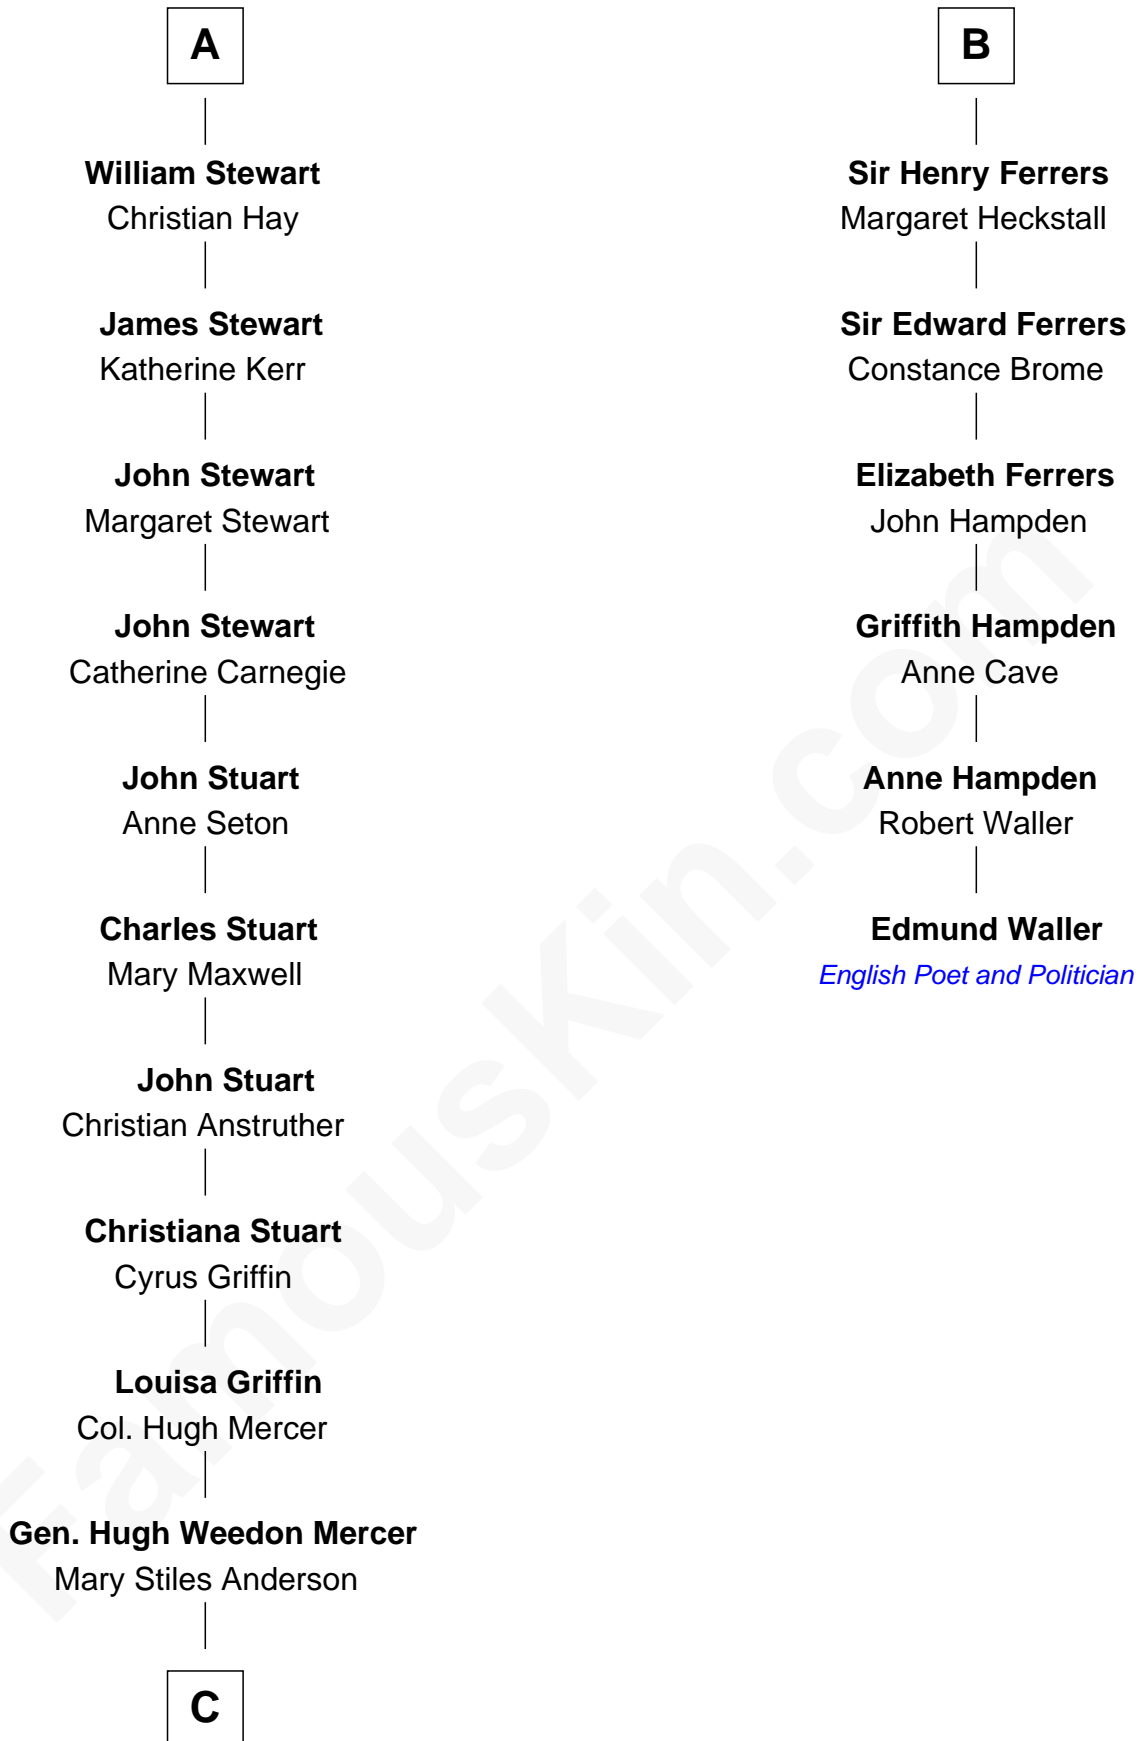

FamousKin.com

Relationship Chart of

Johnny Mercer

Songwriter and Co-Founder of Capitol Records

12th cousin 7 times removed of

Edmund Waller

English Poet and Politician

C

George Anderson Mercer

Nanny Maury Herndon

George Anderson Mercer

Lillian Elizabeth Ciucevich

Johnny Mercer

Co-Founder of Capitol Records

FamousKin.com