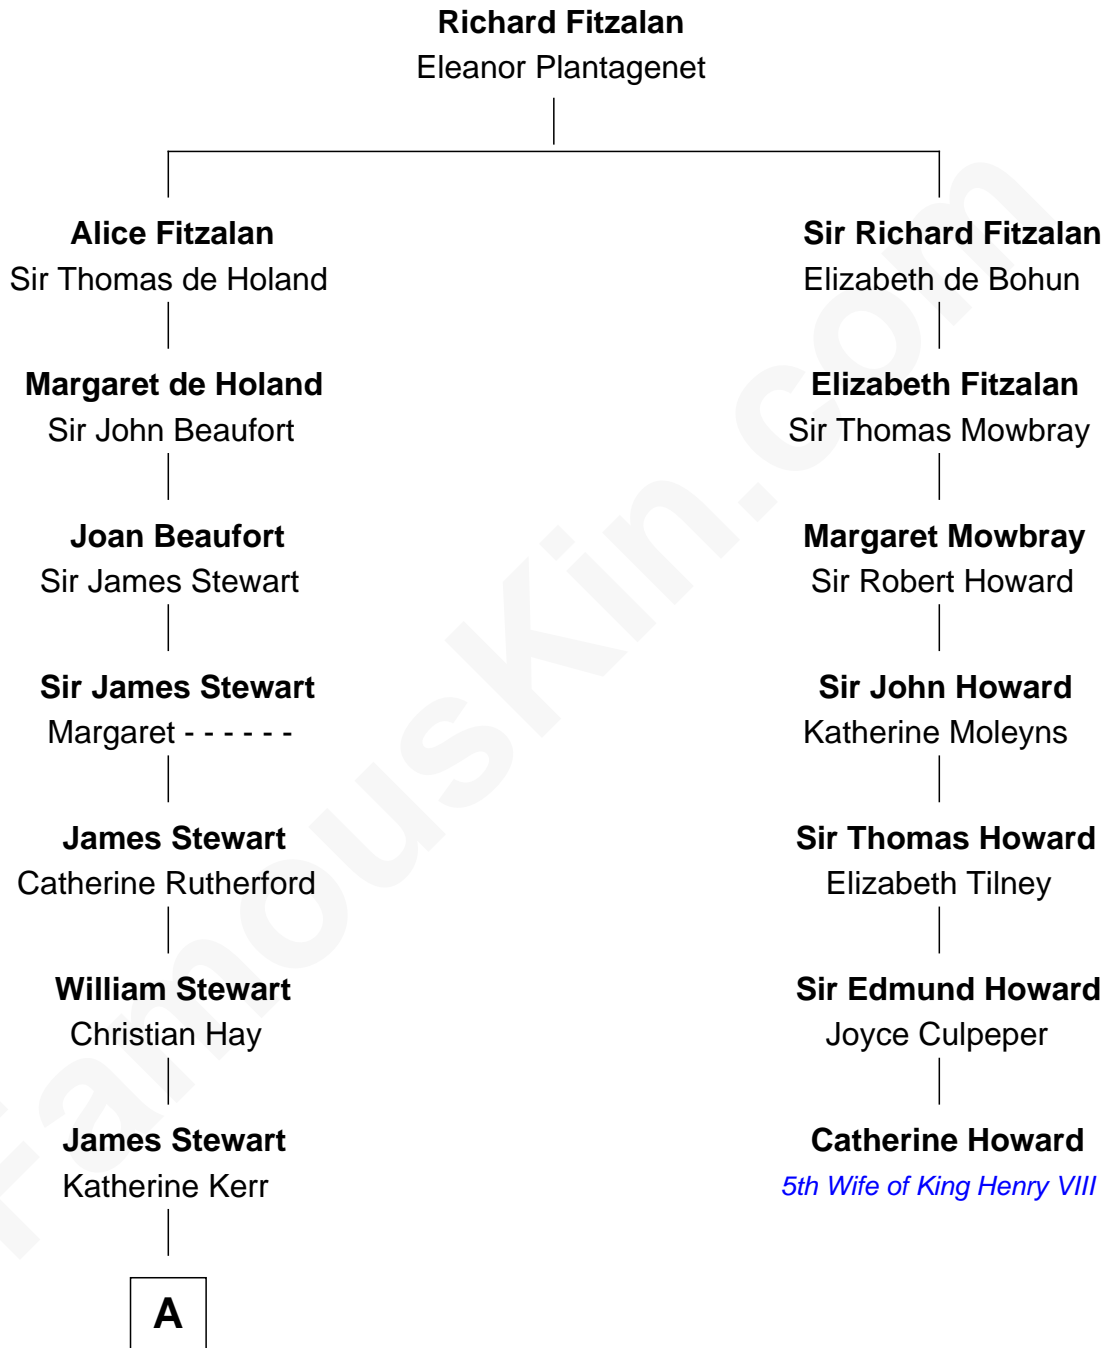

FamousKin.com

Relationship Chart of

Johnny Mercer

Songwriter and Co-Founder of Capitol Records

6th cousin 11 times removed of

Catherine Howard

5th Wife of King Henry VIII

A