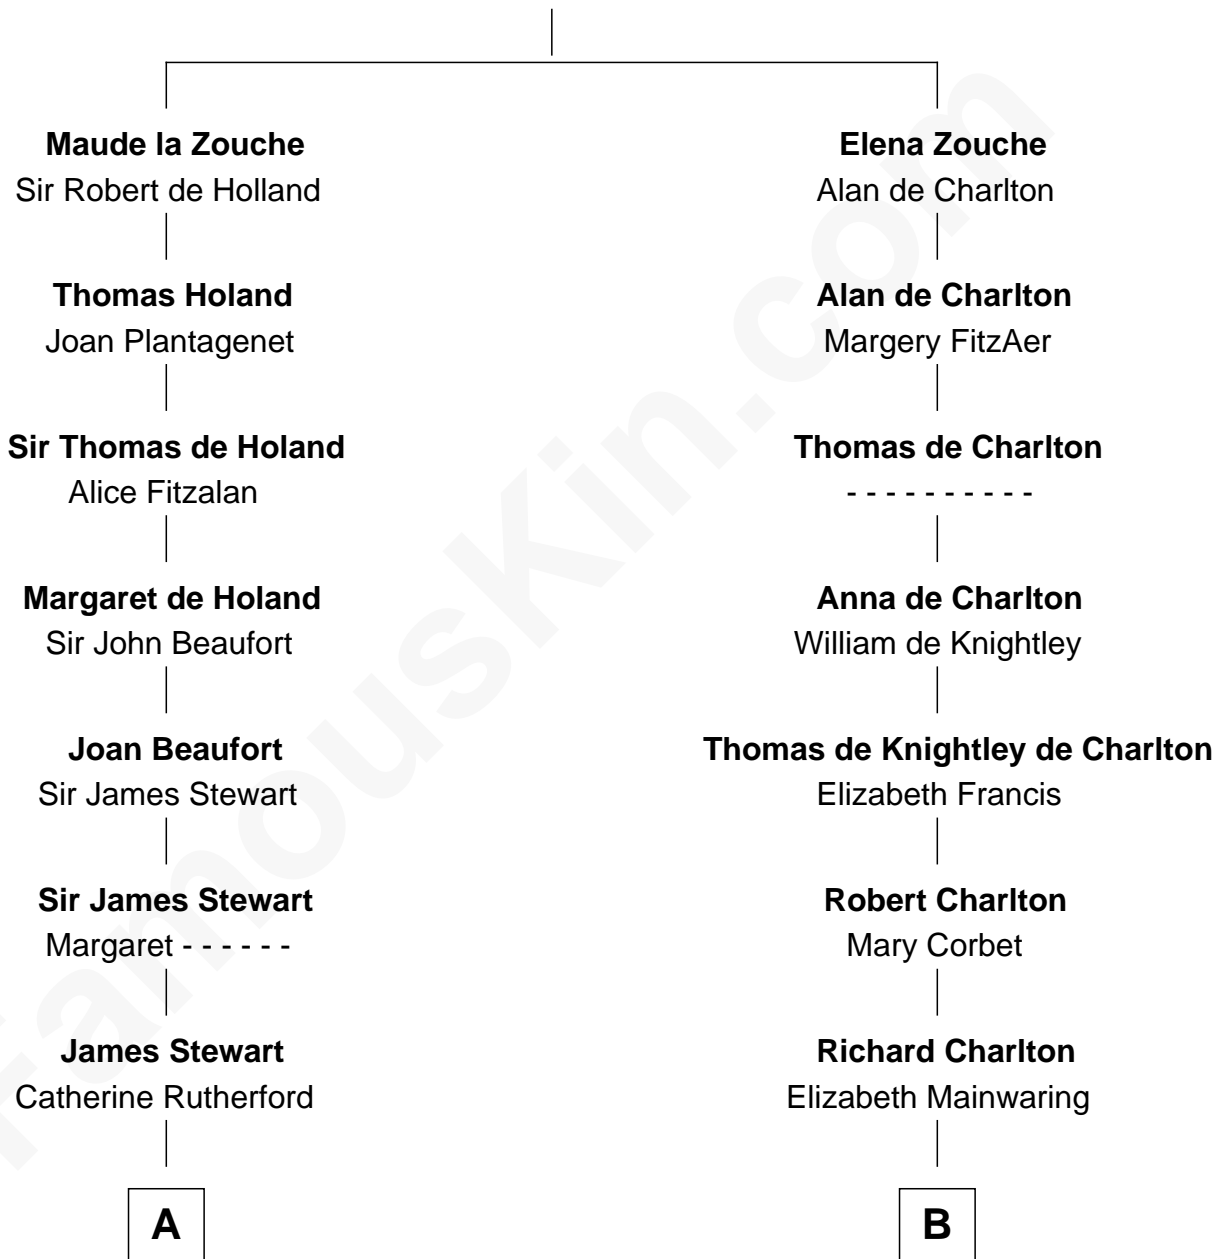

FamousKin.com

Relationship Chart of

Johnny Mercer

Songwriter and Co-Founder of Capitol Records

17th cousin 2 times removed of

Ralph Waldo Emerson
American Poet

Sir Alan la Zouche
Eleanor de Segrave

C

George Anderson Mercer

Nanny Maury Herndon

George Anderson Mercer

Lillian Elizabeth Ciucevich

Johnny Mercer

Co-Founder of Capitol Records

FamousKin.com