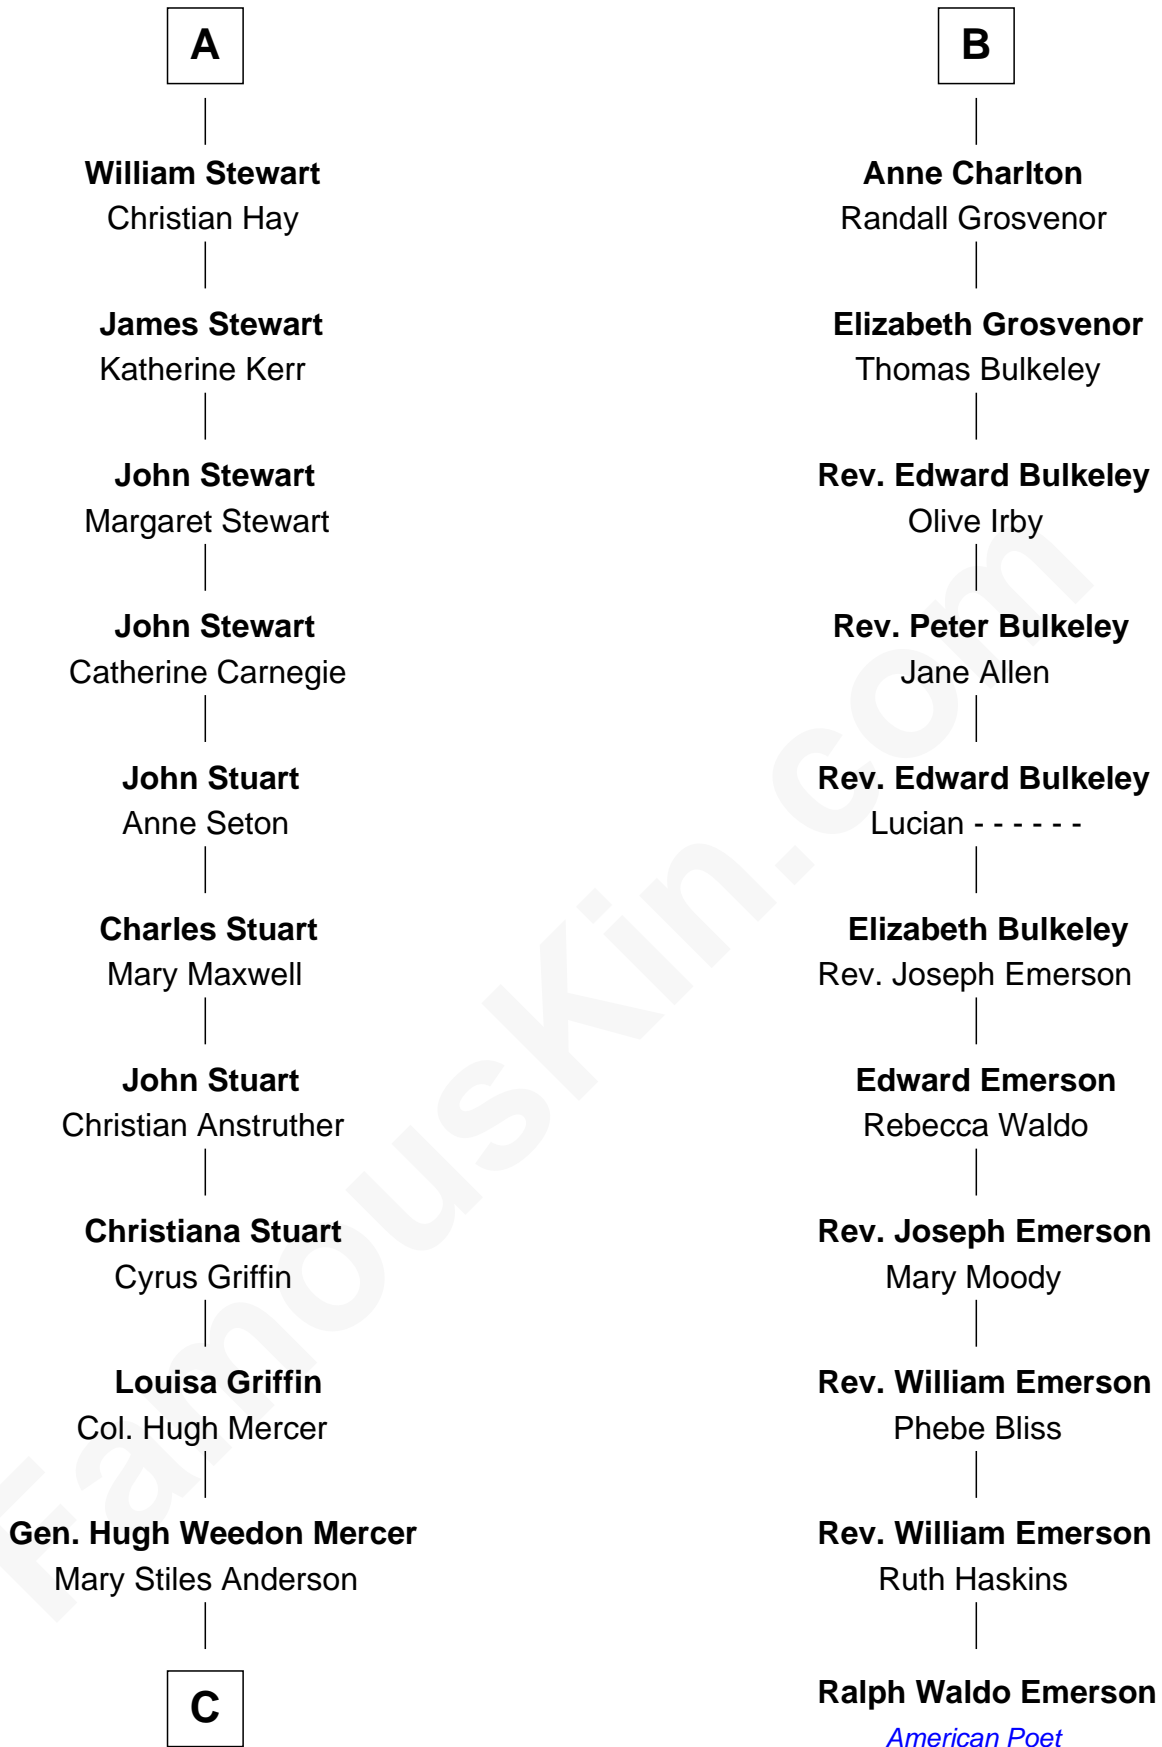

FamousKin.com

Relationship Chart of

Johnny Mercer

Songwriter and Co-Founder of Capitol Records

17th cousin 2 times removed of

Ralph Waldo Emerson
American Poet

Sir Alan la Zouche
Eleanor de Segrave

C

George Anderson Mercer

Nanny Maury Herndon

George Anderson Mercer

Lillian Elizabeth Ciucevich

Johnny Mercer

Co-Founder of Capitol Records

FamousKin.com