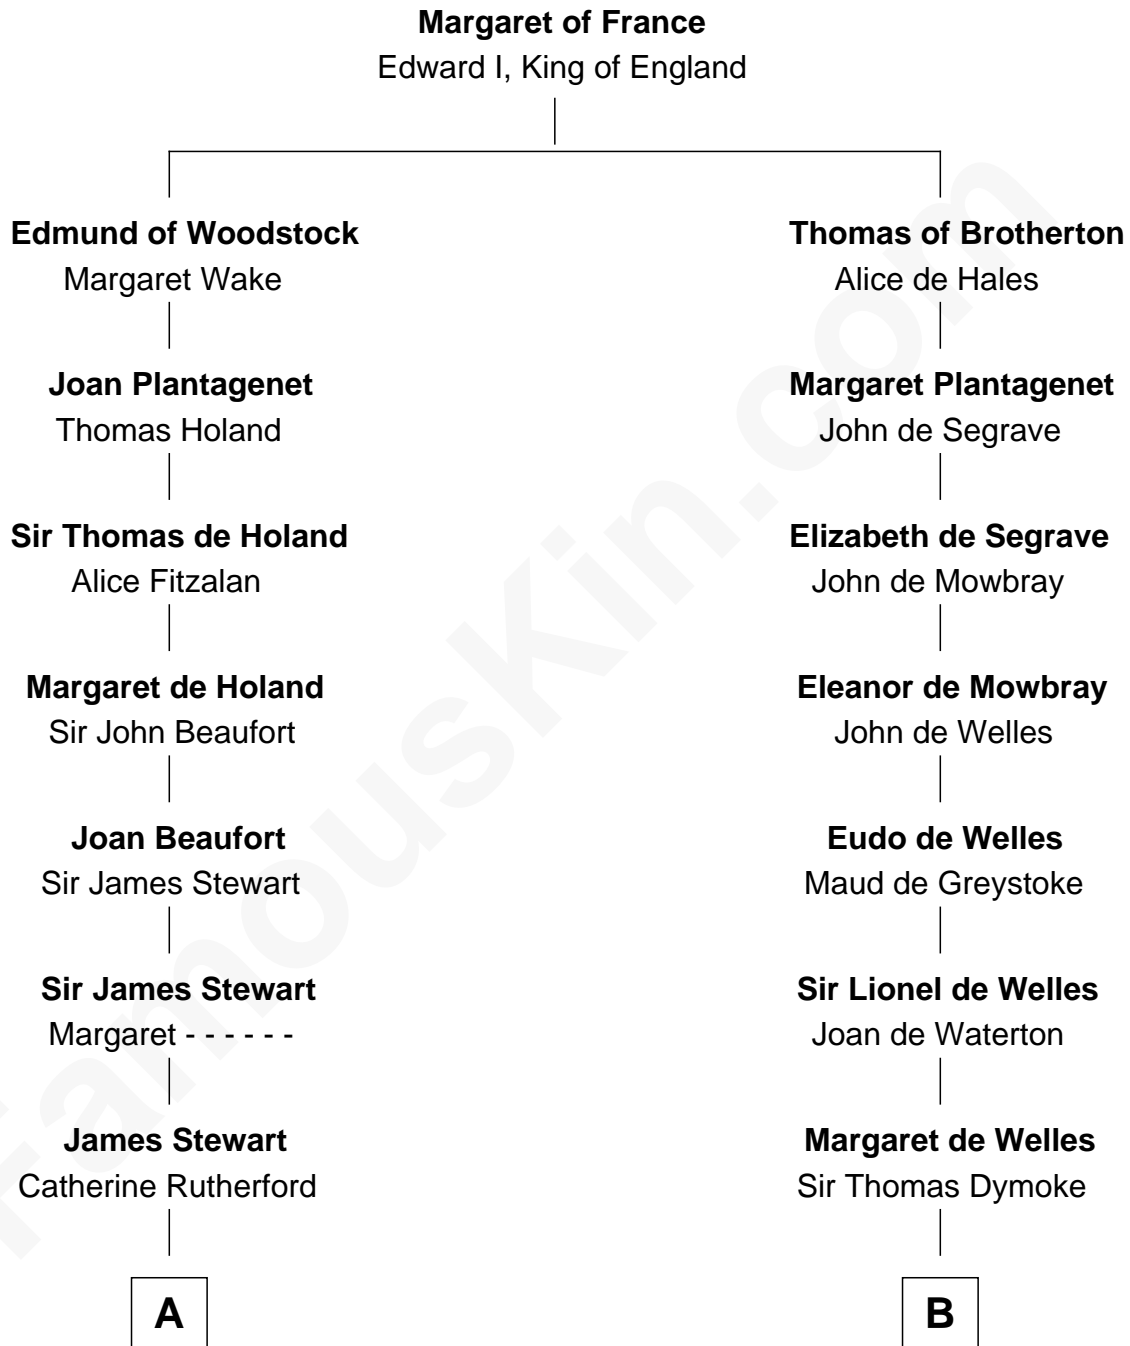

FamousKin.com

Relationship Chart of

Johnny Mercer

Songwriter and Co-Founder of Capitol Records

18th cousin 1 time removed of

Ralph Waldo Emerson
American Poet

C

George Anderson Mercer