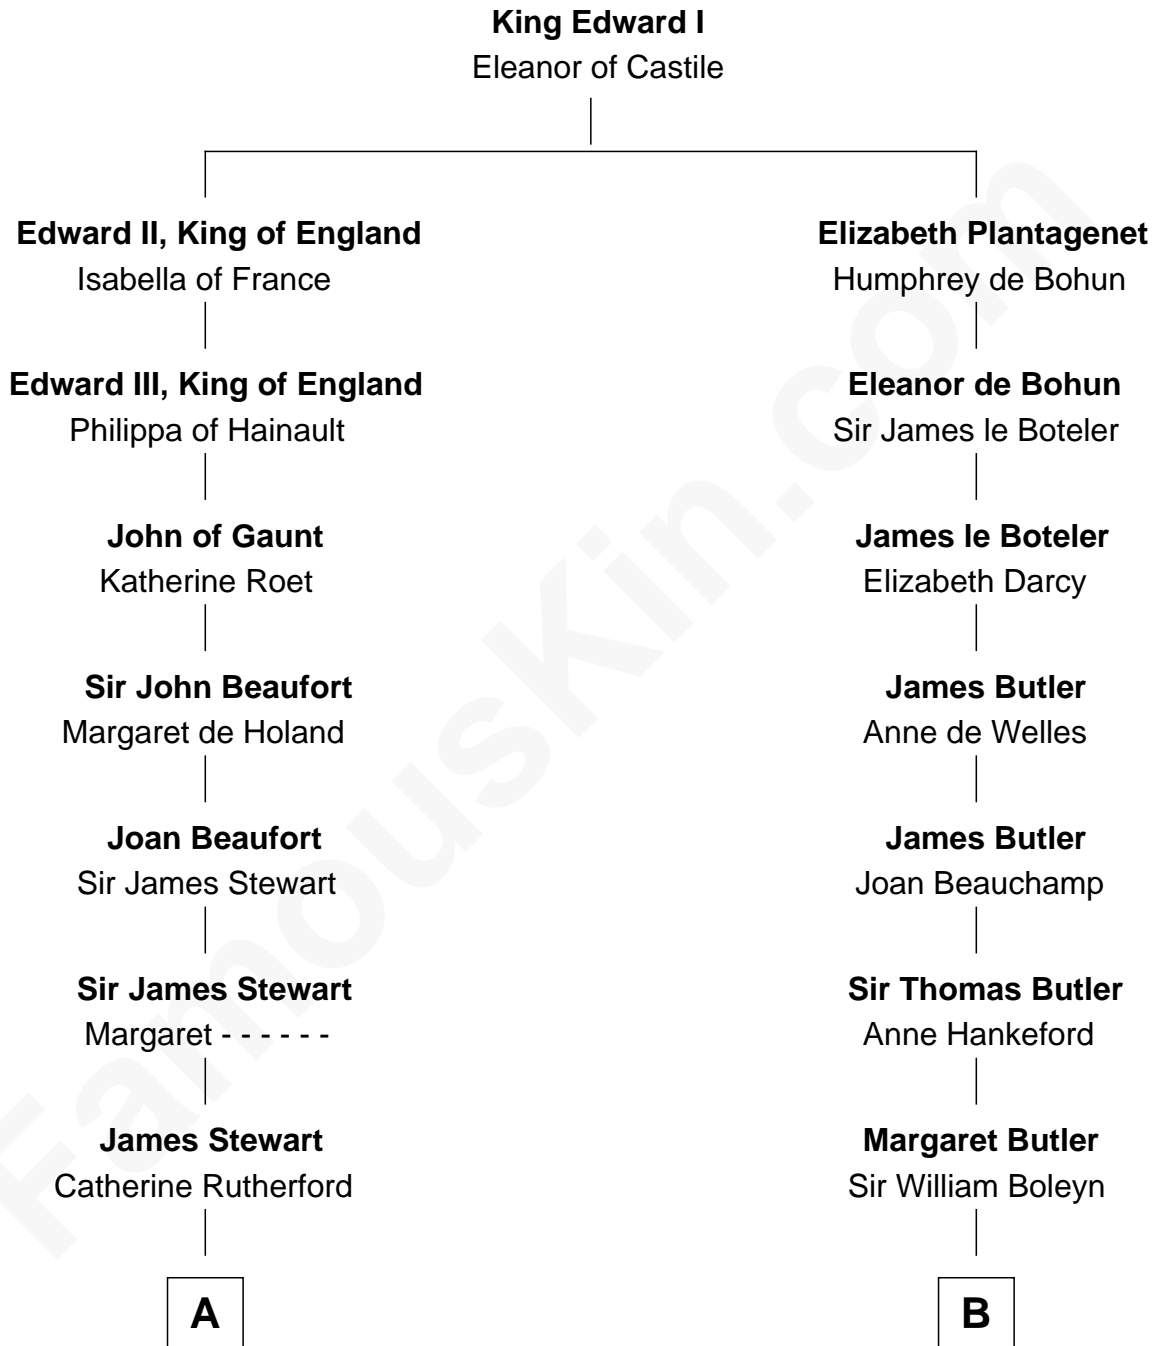

FamousKin.com

Relationship Chart of

Johnny Mercer

Songwriter and Co-Founder of Capitol Records

16th cousin 3 times removed of

William Floyd

Signer of the Declaration of Independence

C

George Anderson Mercer

Nanny Maury Herndon

George Anderson Mercer

Lillian Elizabeth Ciucevich

Johnny Mercer

Co-Founder of Capitol Records

FamousKin.com