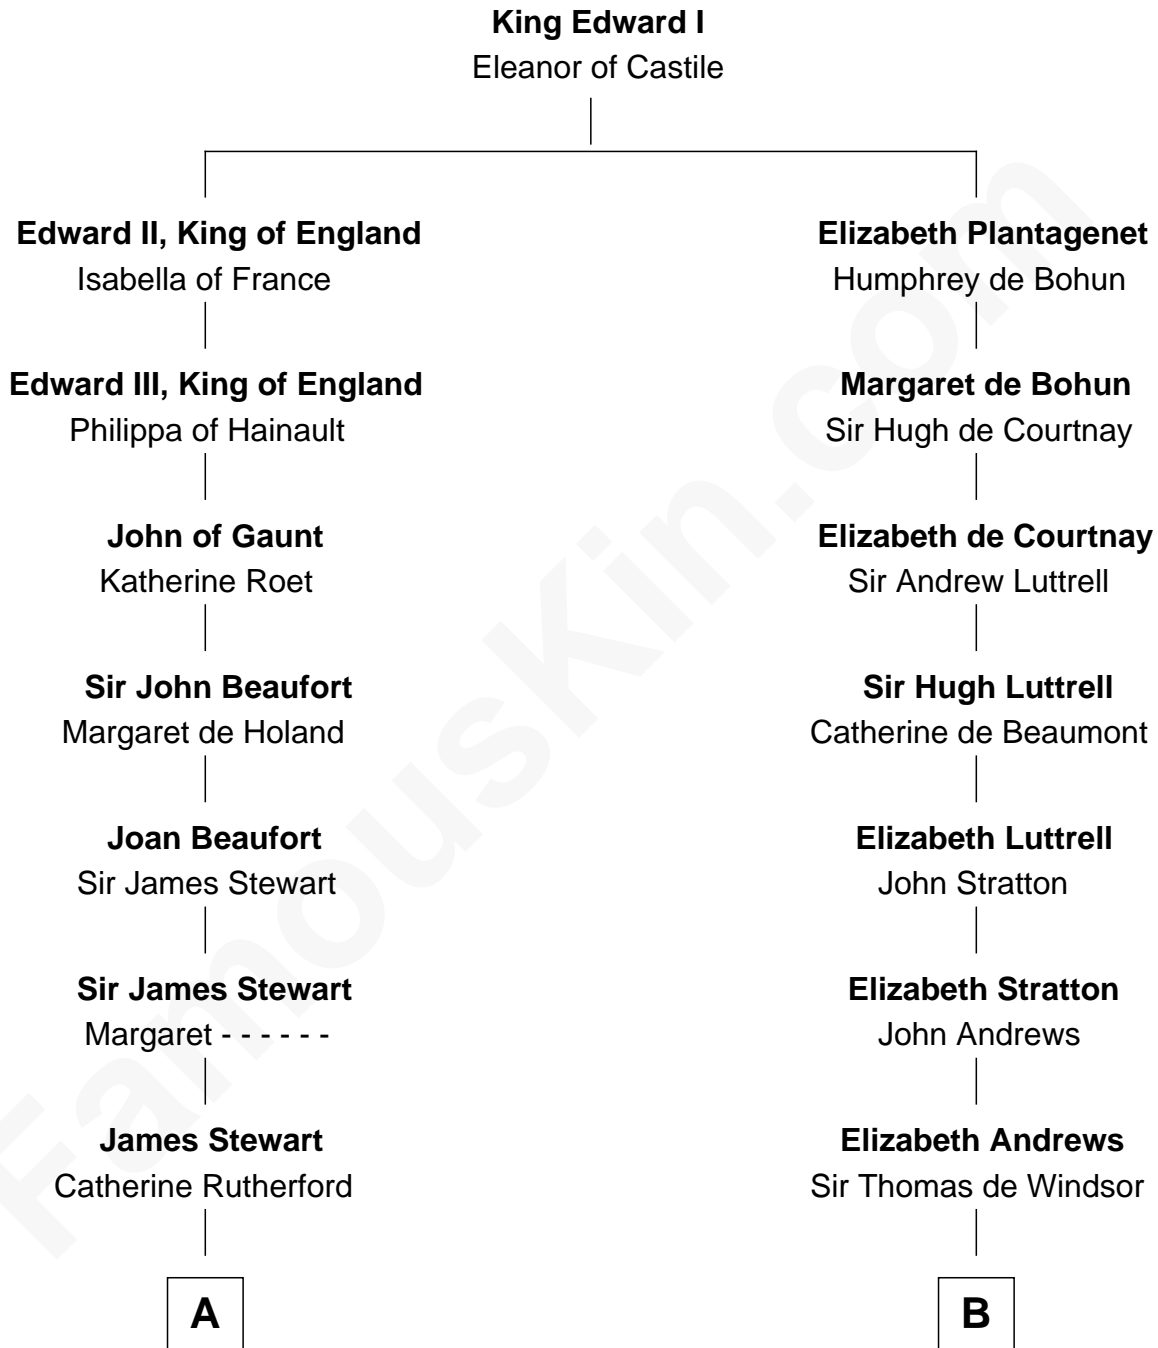

FamousKin.com

Relationship Chart of

Johnny Mercer

Songwriter and Co-Founder of Capitol Records

14th cousin 5 times removed of

Caleb Brewster

Member of the Culper Spy Ring during the American Revolution

C

George Anderson Mercer

Nanny Maury Herndon

George Anderson Mercer

Lillian Elizabeth Ciucevich

Johnny Mercer

Co-Founder of Capitol Records

FamousKin.com