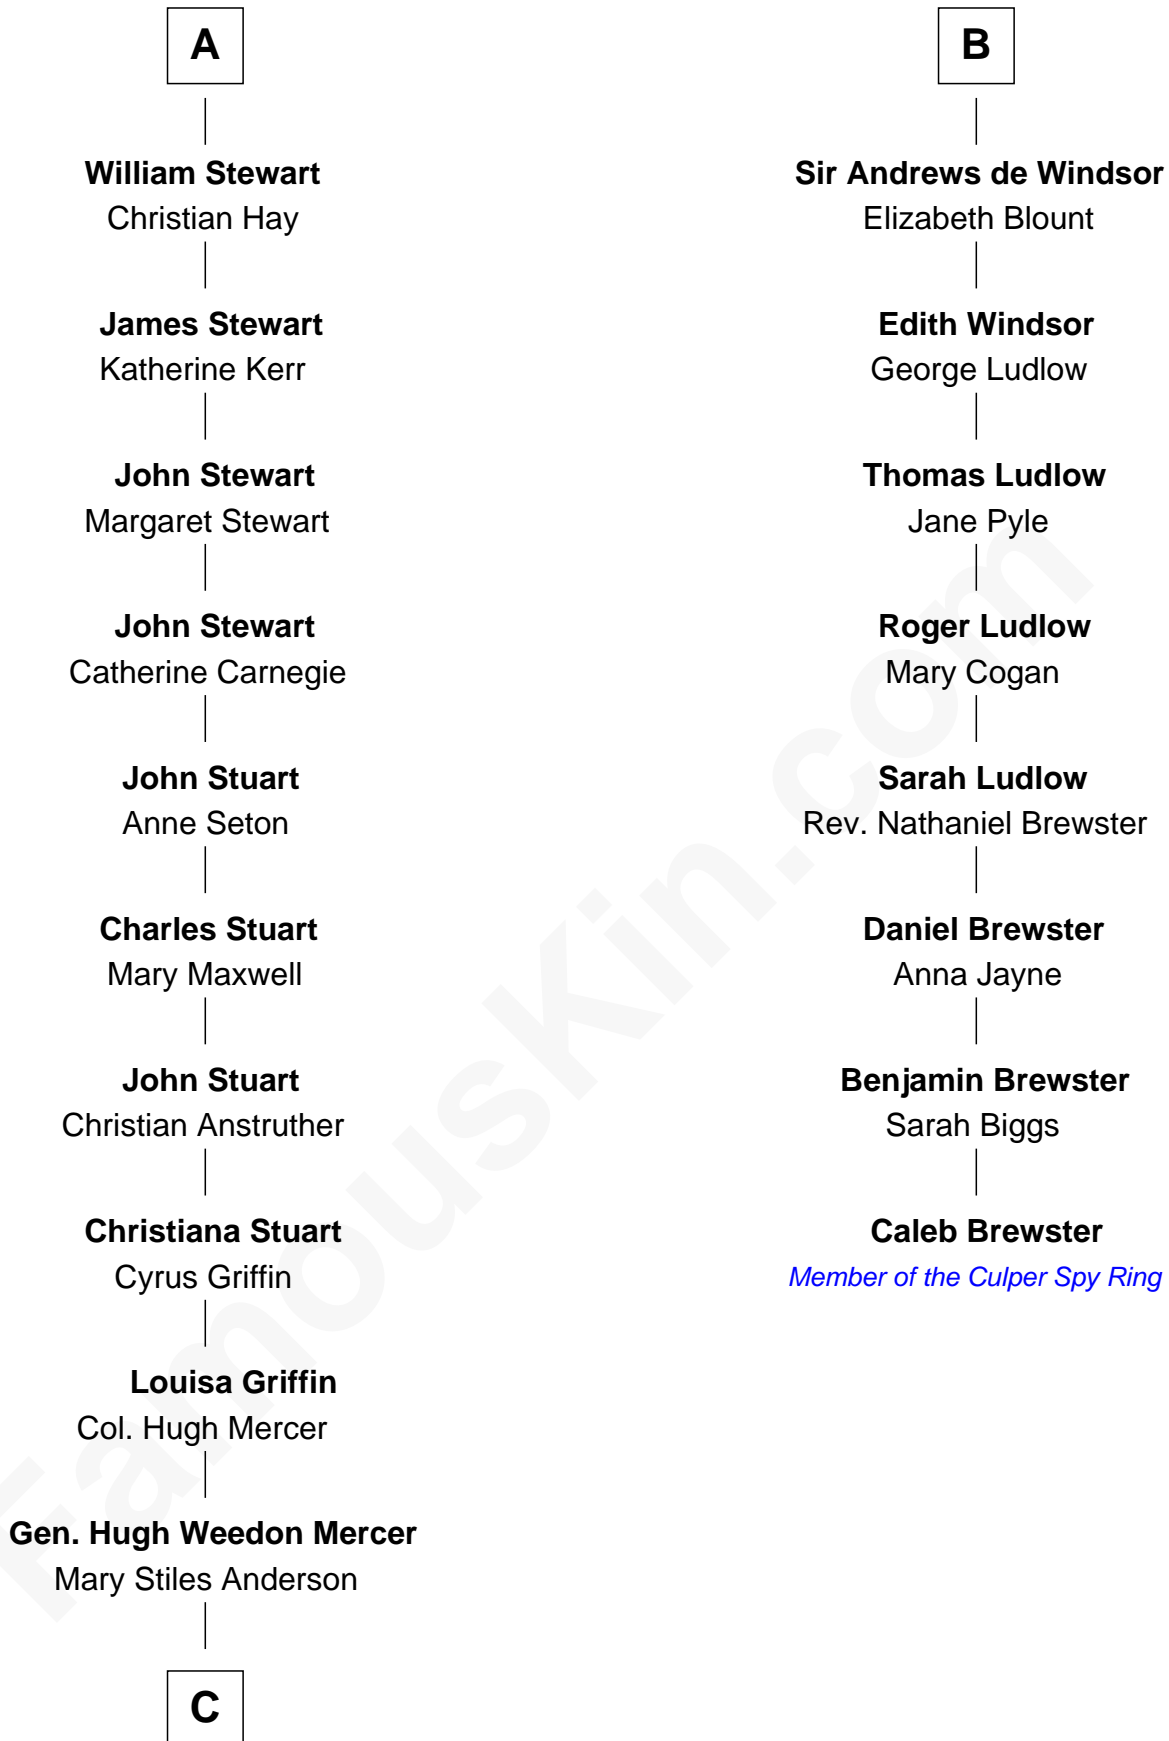

FamousKin.com

Relationship Chart of

Johnny Mercer

Songwriter and Co-Founder of Capitol Records

14th cousin 5 times removed of

Caleb Brewster

Member of the Culper Spy Ring during the American Revolution

C

George Anderson Mercer

Nanny Maury Herndon

George Anderson Mercer

Lillian Elizabeth Ciucevich

Johnny Mercer

Co-Founder of Capitol Records

FamousKin.com