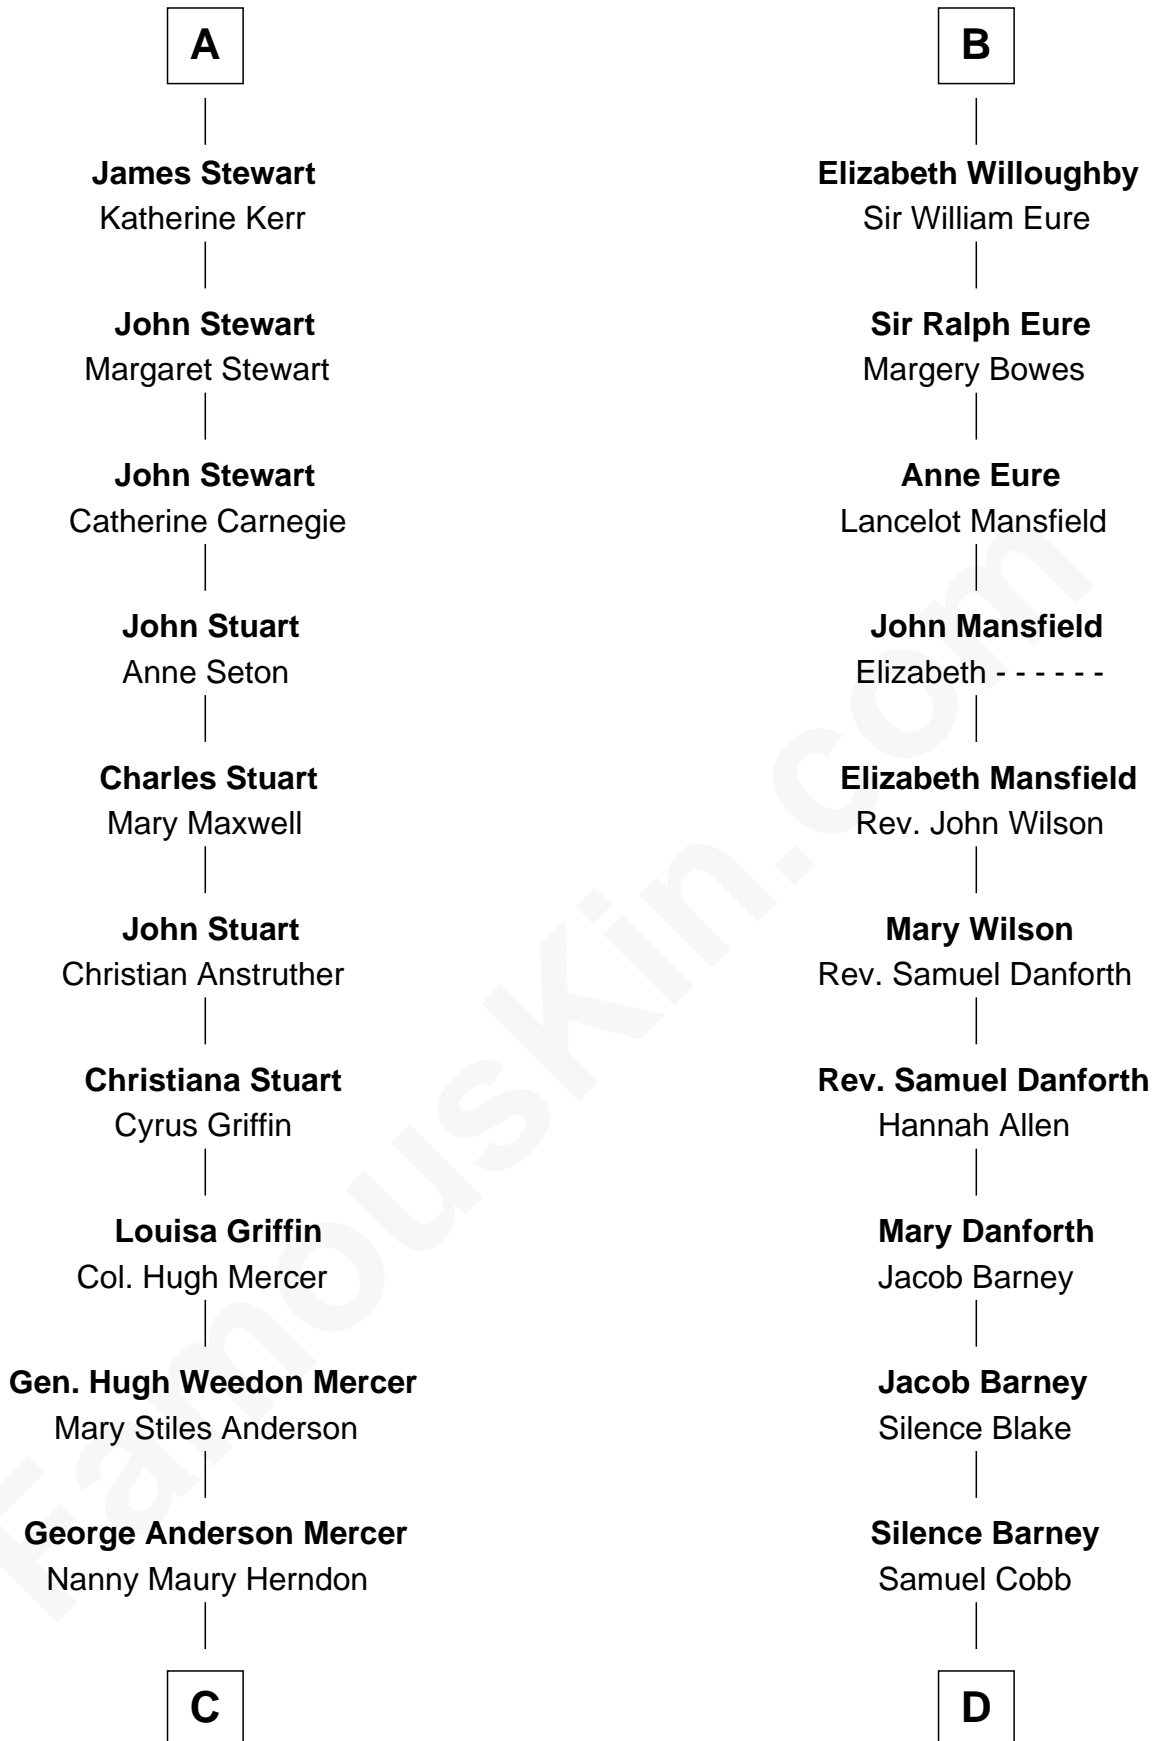

## Relationship Chart of

### Johnny Mercer

*Songwriter and Co-Founder of Capitol Records*

18th cousin 3 times removed of

### Sandra Day O'Connor

*First Female U.S. Supreme Court Justice*

**C**

**George Anderson Mercer**  
Lillian Elizabeth Ciucevich

**Johnny Mercer**  
*Co-Founder of Capitol Records*

**D**

**Lettice Carlyle Cobb**  
Luke Day