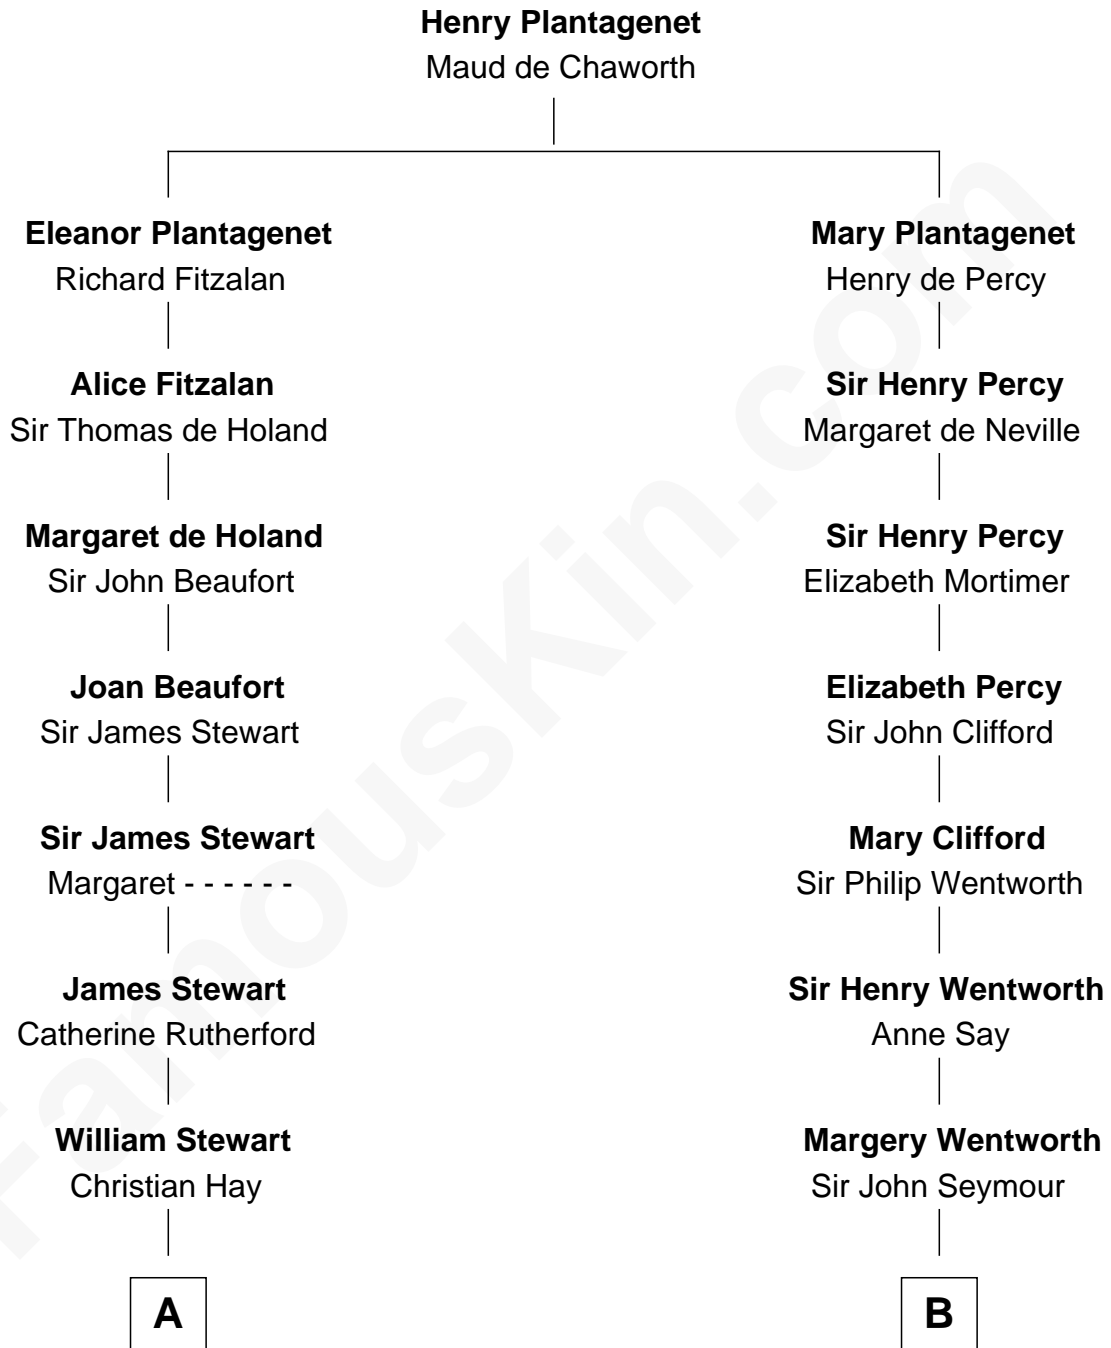

FamousKin.com

Relationship Chart of

Johnny Mercer

Songwriter and Co-Founder of Capitol Records

13th cousin 5 times removed of

Caesar Rodney

Signer of the Declaration of Independence

C

George Anderson Mercer

Lillian Elizabeth Ciucevich

Johnny Mercer

Co-Founder of Capitol Records

FamousKin.com