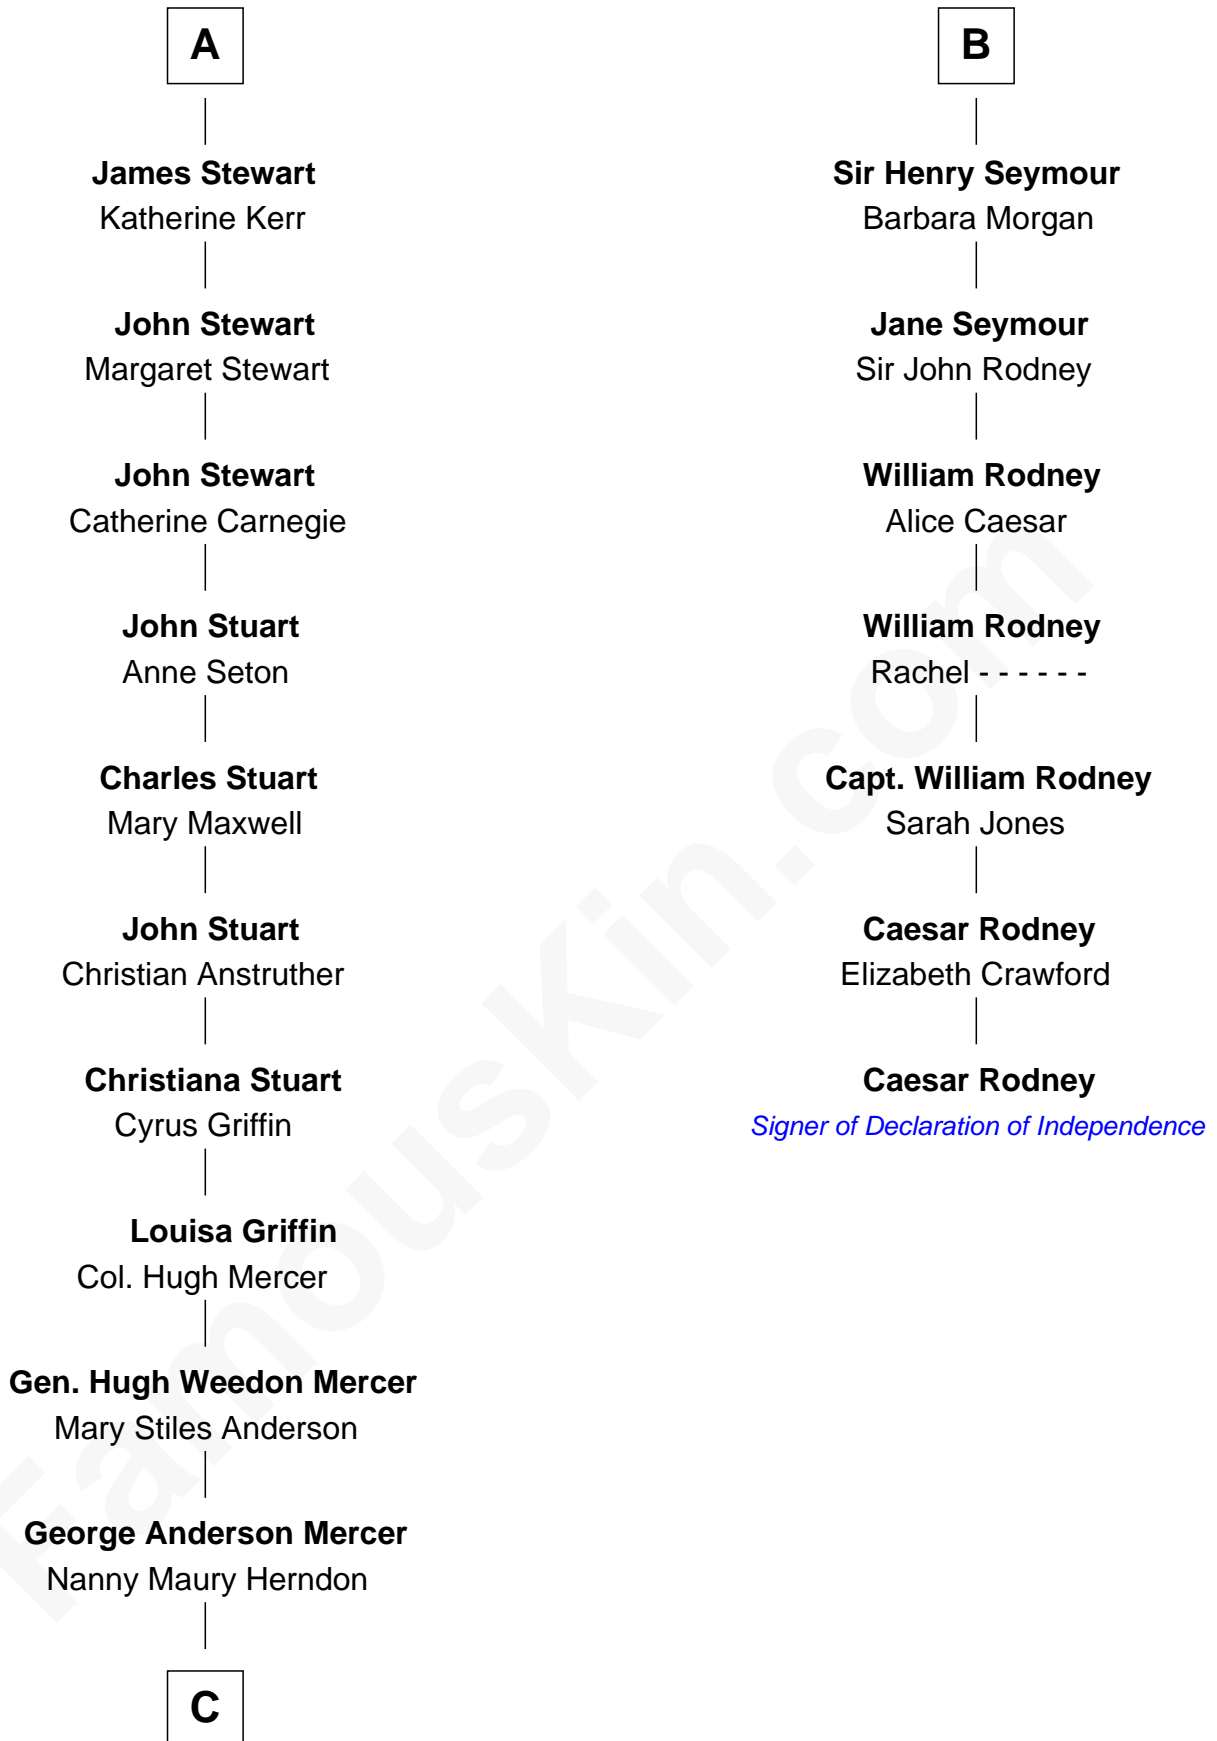

FamousKin.com

Relationship Chart of

Johnny Mercer

Songwriter and Co-Founder of Capitol Records

13th cousin 5 times removed of

Caesar Rodney

Signer of the Declaration of Independence

C

George Anderson Mercer

Lillian Elizabeth Ciucevich

Johnny Mercer

Co-Founder of Capitol Records

FamousKin.com