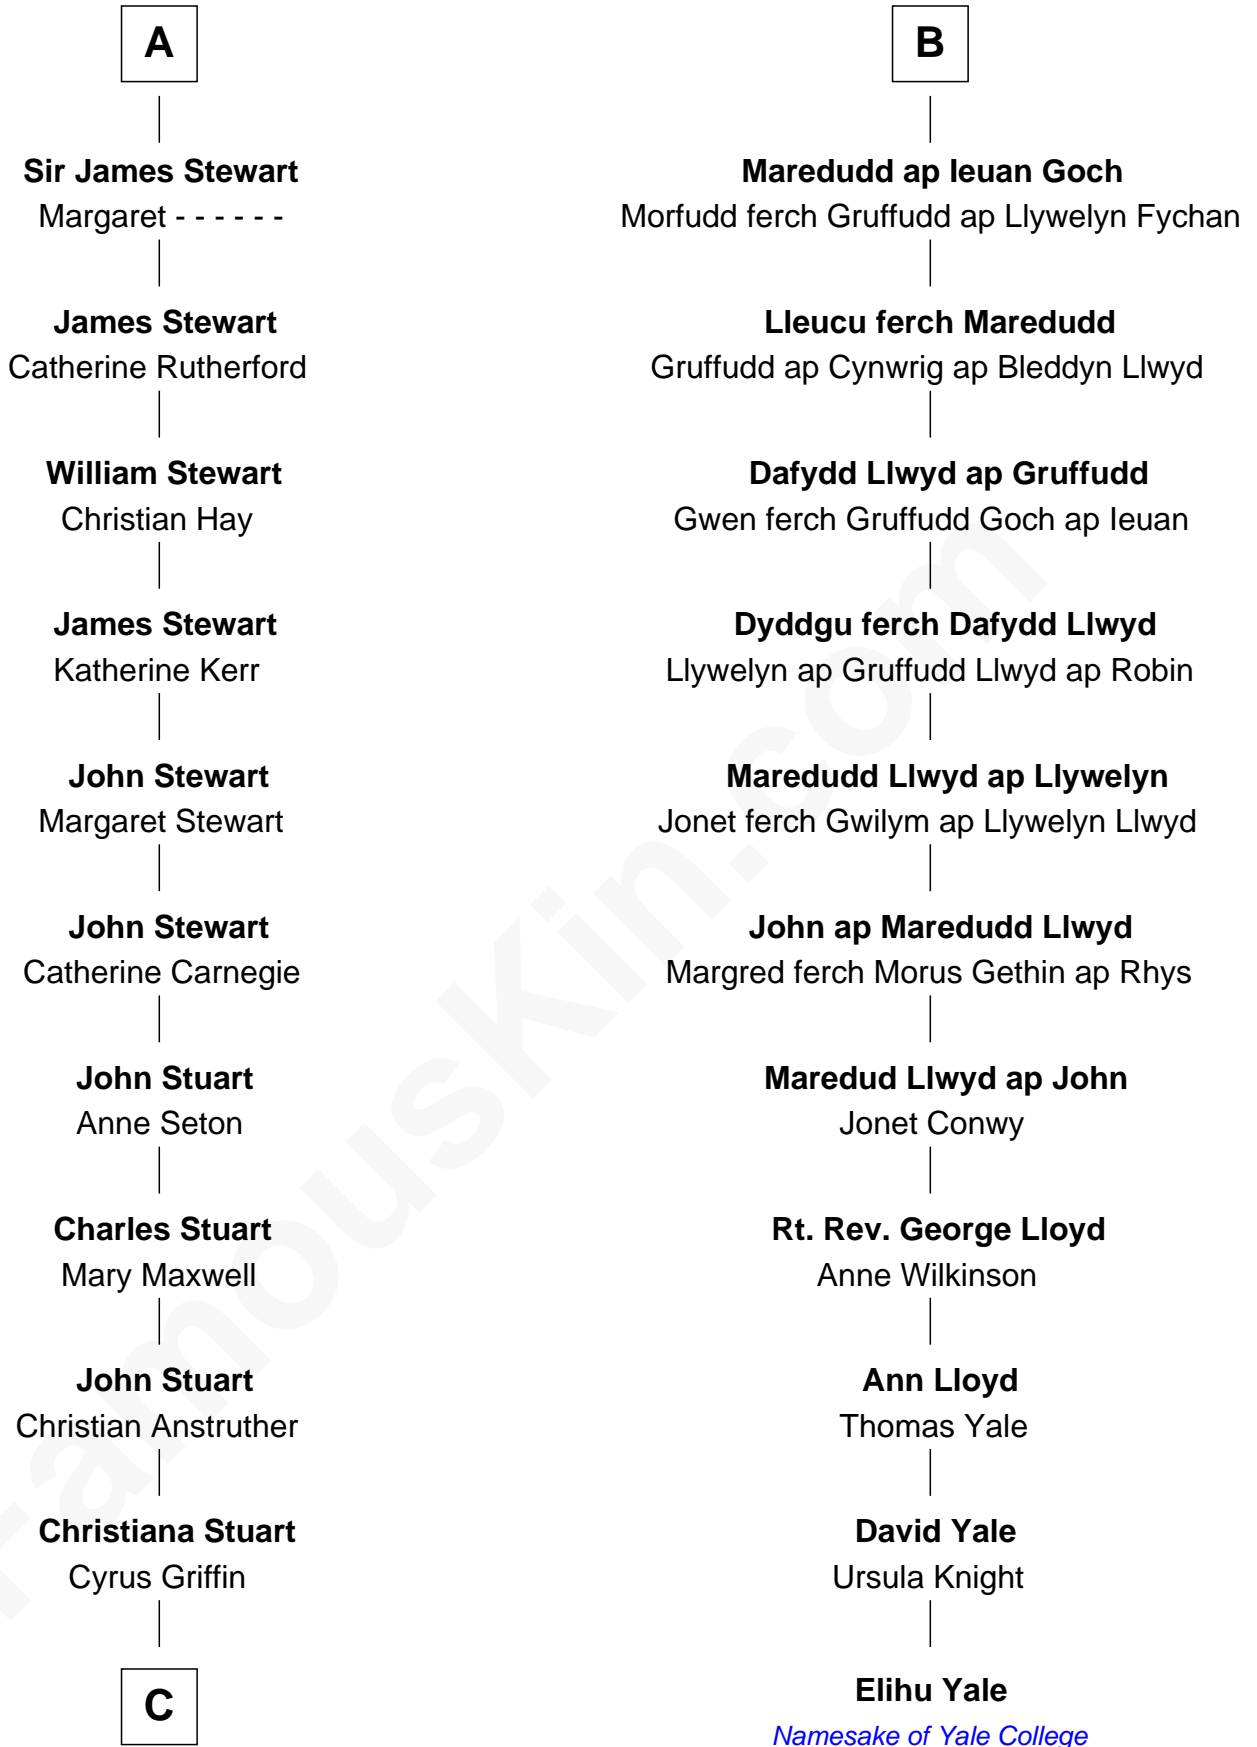

FamousKin.com

Relationship Chart of

Johnny Mercer

Songwriter and Co-Founder of Capitol Records

17th cousin 4 times removed of

Elihu Yale

Benefactor and Namesake of Yale College

C

—
Louisa Griffin
Col. Hugh Mercer

—
Gen. Hugh Weedon Mercer
Mary Stiles Anderson

—
George Anderson Mercer
Nanny Maury Herndon

—
George Anderson Mercer
Lillian Elizabeth Ciucevich

—
Johnny Mercer
Co-Founder of Capitol Records