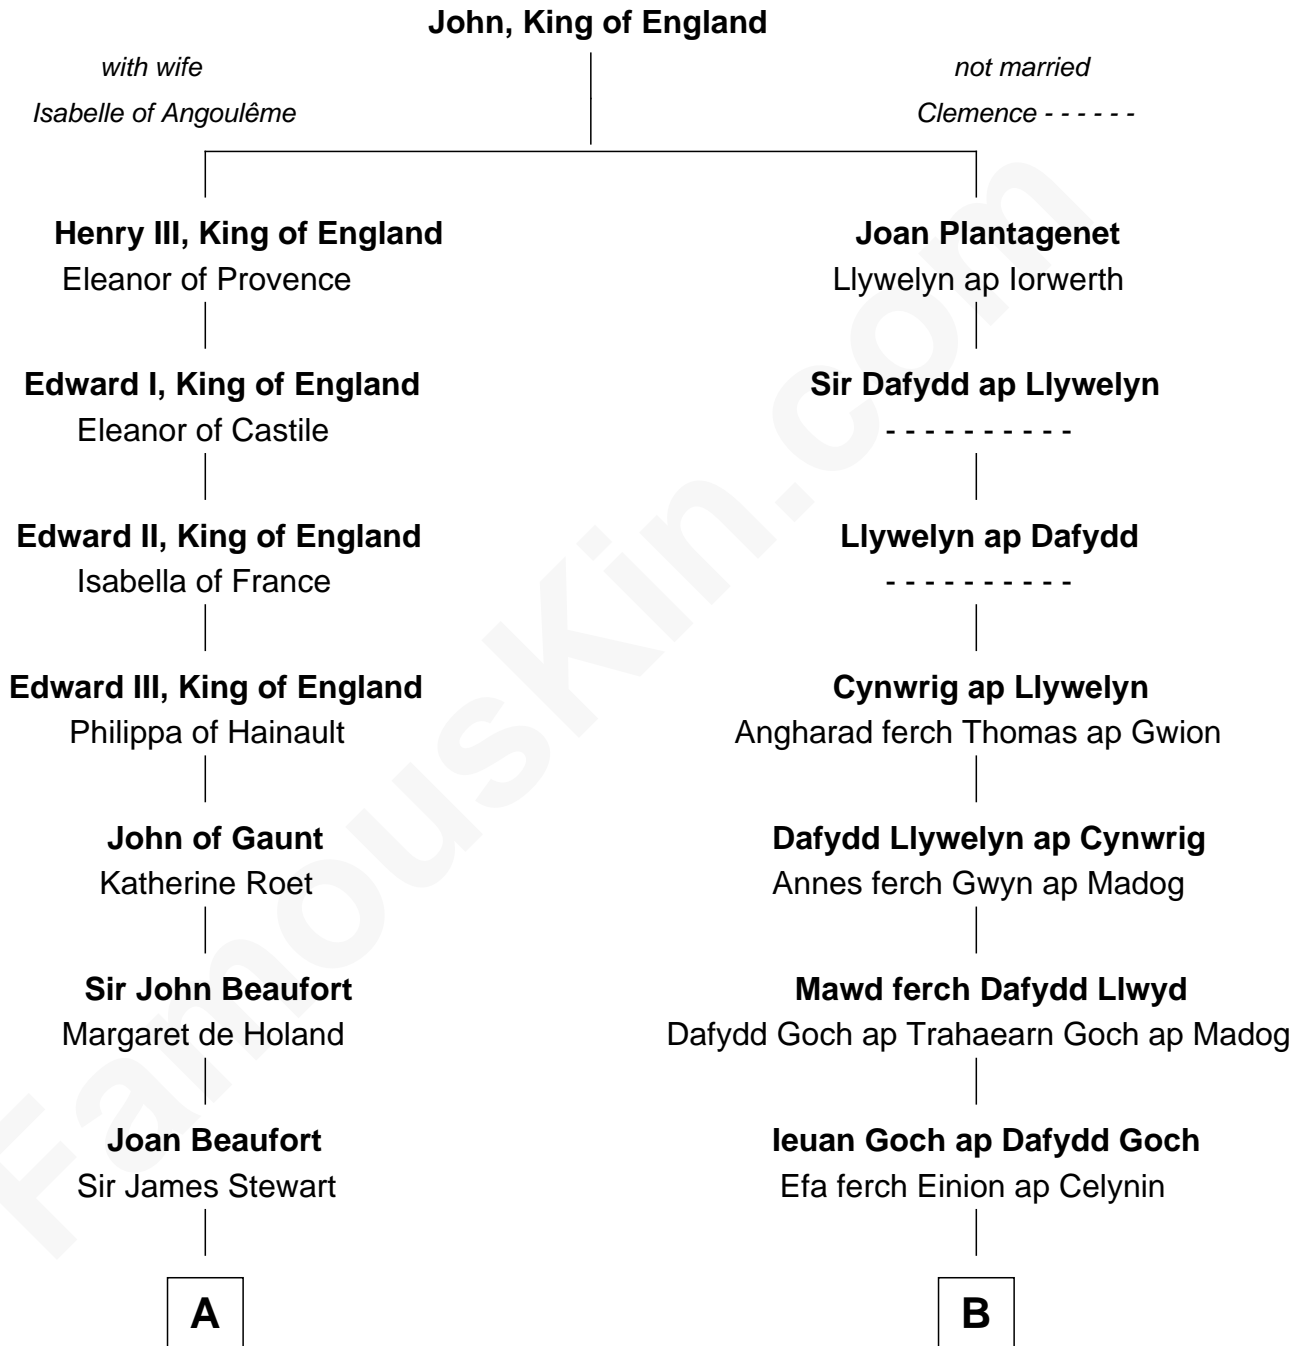

FamousKin.com

Relationship Chart of

Johnny Mercer

Songwriter and Co-Founder of Capitol Records

17th cousin 4 times removed of

Elihu Yale

Benefactor and Namesake of Yale College

C

—
Louisa Griffin
Col. Hugh Mercer

—
Gen. Hugh Weedon Mercer
Mary Stiles Anderson

—
George Anderson Mercer
Nanny Maury Herndon

—
George Anderson Mercer
Lillian Elizabeth Ciucevich

—
Johnny Mercer
Co-Founder of Capitol Records